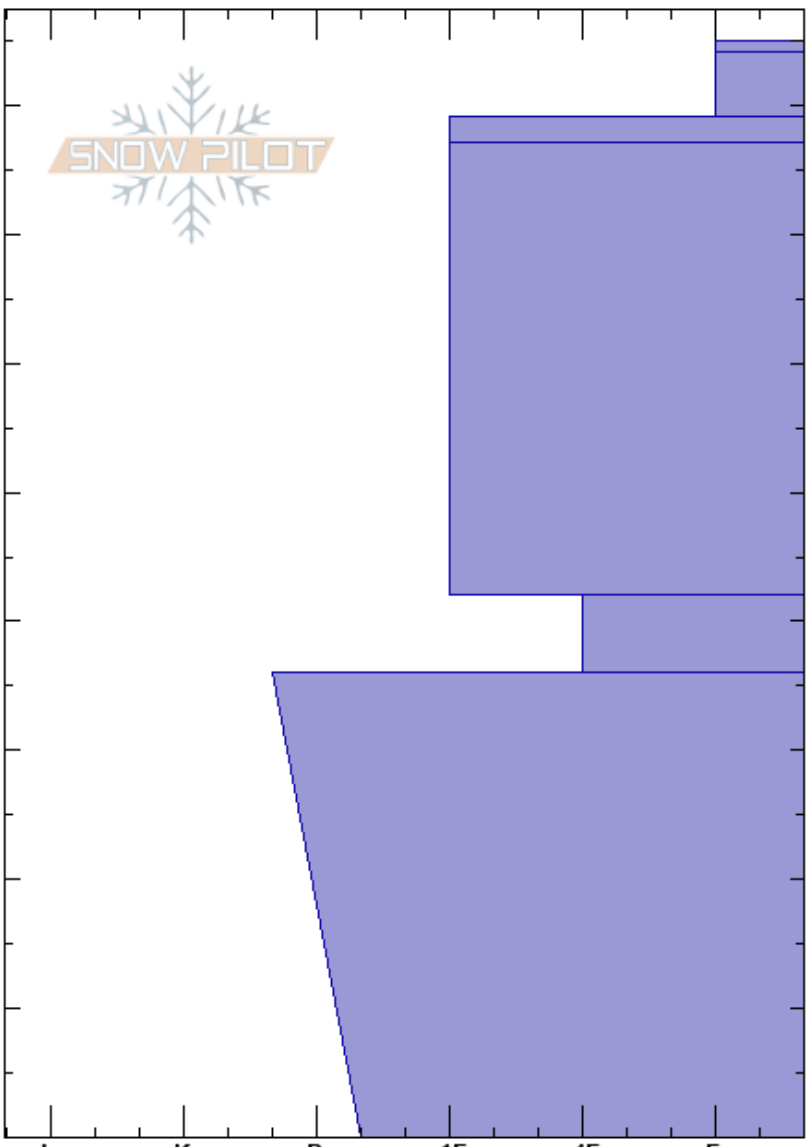

Shed 7 East SZ  
 Lewis Range  
 MT  
 Elevation: 7803 ft  
 Aspect: SE  
 Specifics: We skied slope

BNSF Avalanche Safety  
 12/02/2020 - 2:00pm  
 Co-ord: 48.25653N, -113.48587W  
 Slope Angle: 30°  
 Wind Loading: previous

Stability: Very Good  
 Air Temperature:  
 Sky Cover: CLR  
 Precipitation: NO  
 Wind: Calm

HS:85  
 PF:20  
 PS:10  
 Layer Notes:  
 85-84cm: Sh on surface only  
 42-36cm: Problematic layer

Depth (cm)	Crystal		Moisture	$\rho$ kg/m <sup>3</sup>	Stability tests & Layer comments
	Form	Size			
85	∨	2	D		85-84cm: Sh on surface only ← ECTN11 @79cm ← CT12, RP @79cm Q2
84	⊠	0.5	D		
83	•				
60	/ (•)	1(1)	D		
42	□	1	D		