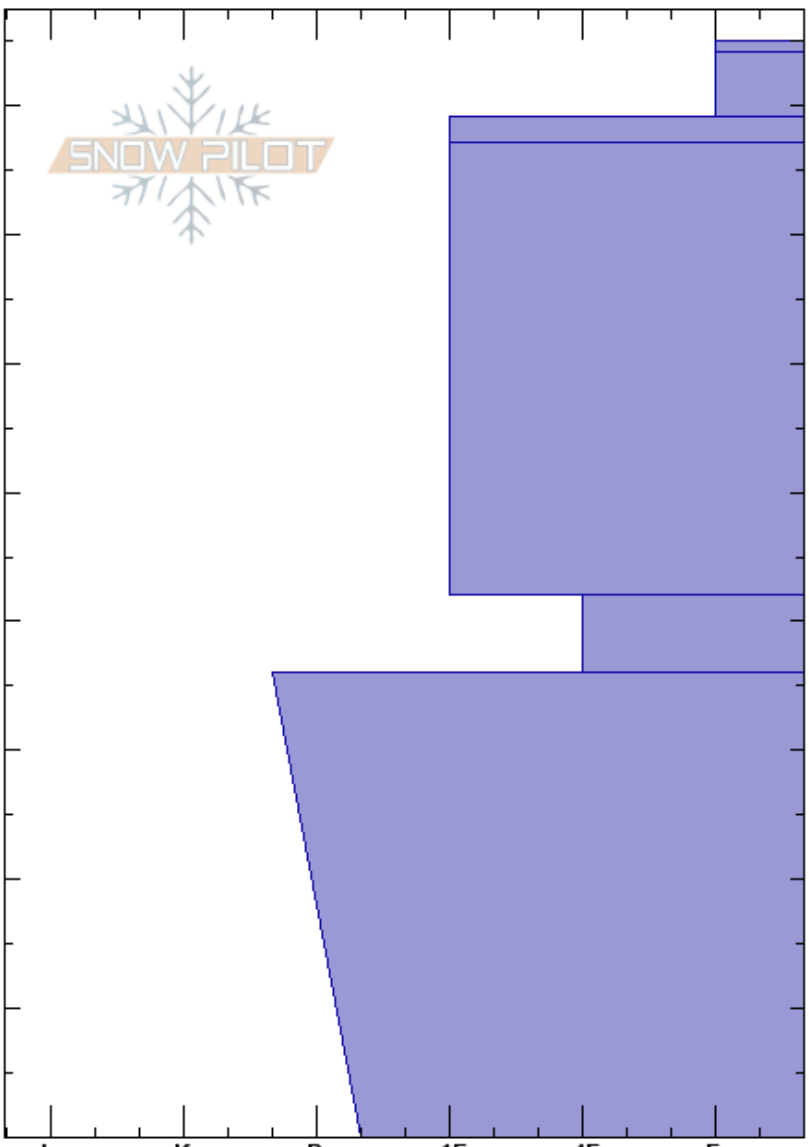

Shed 7 East SZ  
 Lewis Range  
 MT  
 Elevation: 7803 ft  
 Aspect: SE  
 Specifics: We skied slope

BNSF Avalanche Safety  
 12/02/2020 - 2:00pm  
 Co-ord: 48.25653N, -113.48587W  
 Slope Angle: 30°  
 Wind Loading: previous

Stability: Very Good  
 Air Temperature:  
 Sky Cover: CLR  
 Precipitation: NO  
 Wind: Calm

HS:85  
 PF:20  
 PS:10  
 Layer Notes:  
 85-84cm: Sh on surface only  
 42-36cm: Problematic layer

Form	Crystal		Moisture	$\rho$ kg/m <sup>3</sup>	Stability tests & Layer comments
	Size				
V	2		D		85-84cm: Sh on surface only ← ECTN11 @79cm ← CT12, RP @79cm Q2
☐	0.5		D		
•					
/ (•)	1(1)		D		
☐	1		D		