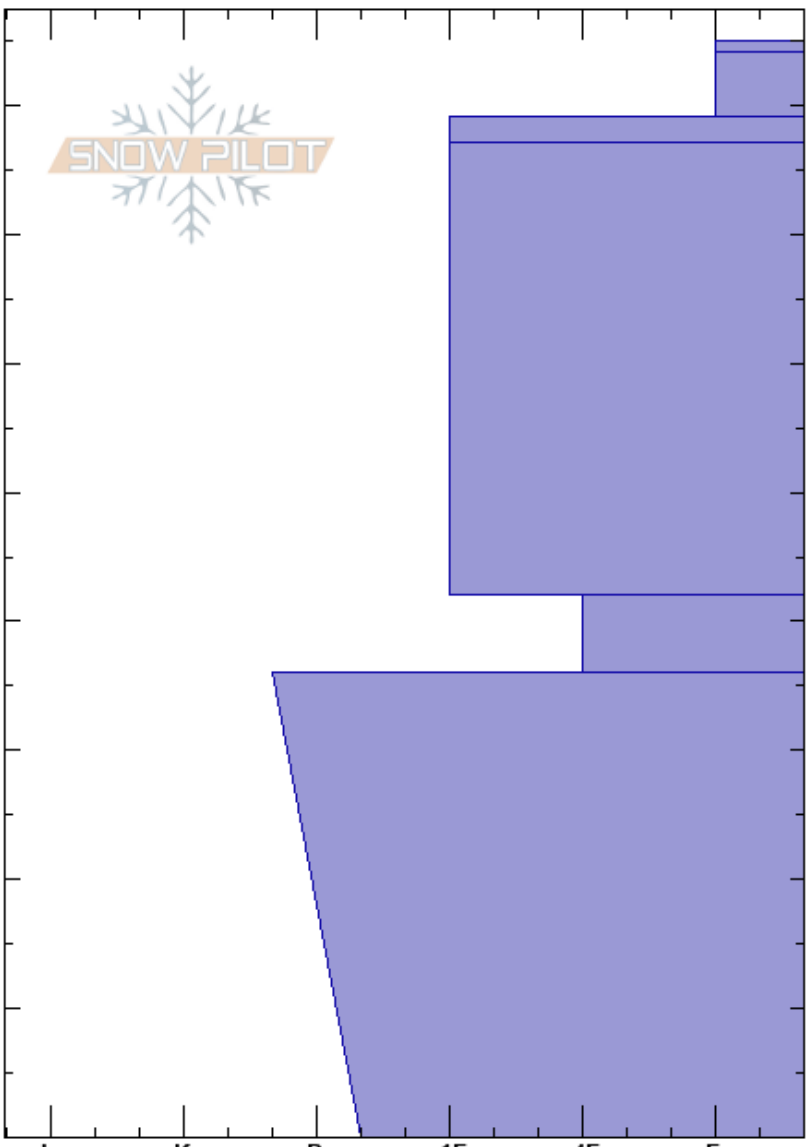

Shed 7 East SZ  
 Lewis Range  
 MT  
 Elevation: 7803 ft  
 Aspect: SE  
 Specifics: We skied slope

BNSF Avalanche Safety  
 12/02/2020 - 2:00pm  
 Co-ord: 48.25653N, -113.48587W  
 Slope Angle: 30°  
 Wind Loading: previous

Stability: Very Good  
 Air Temperature:  
 Sky Cover: CLR  
 Precipitation: NO  
 Wind: Calm

HS:85  
 PF:20  
 PS:10  
 Layer Notes:  
 85-84cm: Sh on surface only  
 42-36cm: Problematic layer

Form	Crystal		Moisture	$\rho$ kg/m <sup>3</sup>	Stability tests & Layer comments
	Size				
V	2		D		85-84cm: Sh on surface only ← ECTN11 @79cm ← CT12, RP @79cm Q2
☐	0.5		D		
•					
/ (☐)	1(1)		D		
☐	1		D		