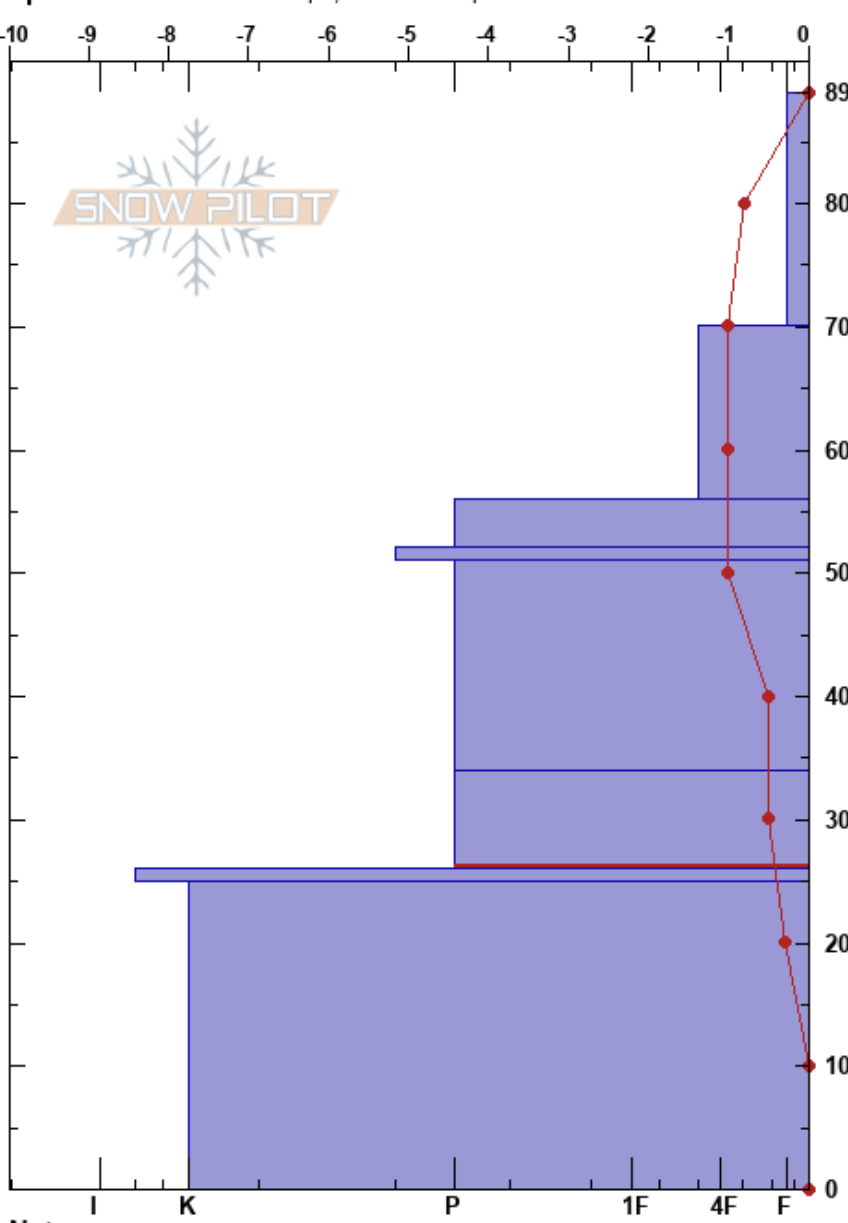

Fagerfjellet low
 Tromsø mainland
 Norway
 Elevation: 44 m
 Aspect: SW
 Specifics: Ski tracks on slope; We skied slope

Paul Velsand
 24/03/2017 - 15:45
 Co-ord: 33W 663223E 7722625N
 Slope Angle: 5°
 Wind Loading: no

Stability: Very Good
 Air Temperature: 2°C
 Sky Cover: OVC
 Precipitation: NO
 Wind: W Calm

HS:89
 PF:25
 34-26cm: Problematic layer

Form	Crystal Size	Moisture	ρ kg/m ³	Stability tests & Layer comments
* (/)	2	M	160	
☺	1-2	D-M	230	
● (⊖)	0.5	M	290	
■		M		
●	0.5	M	300	
⊖	2	D-M	260	
■				
☺	2-3	M	340	

Notes: Snow height iButton: 49 cm.

2x ECTX