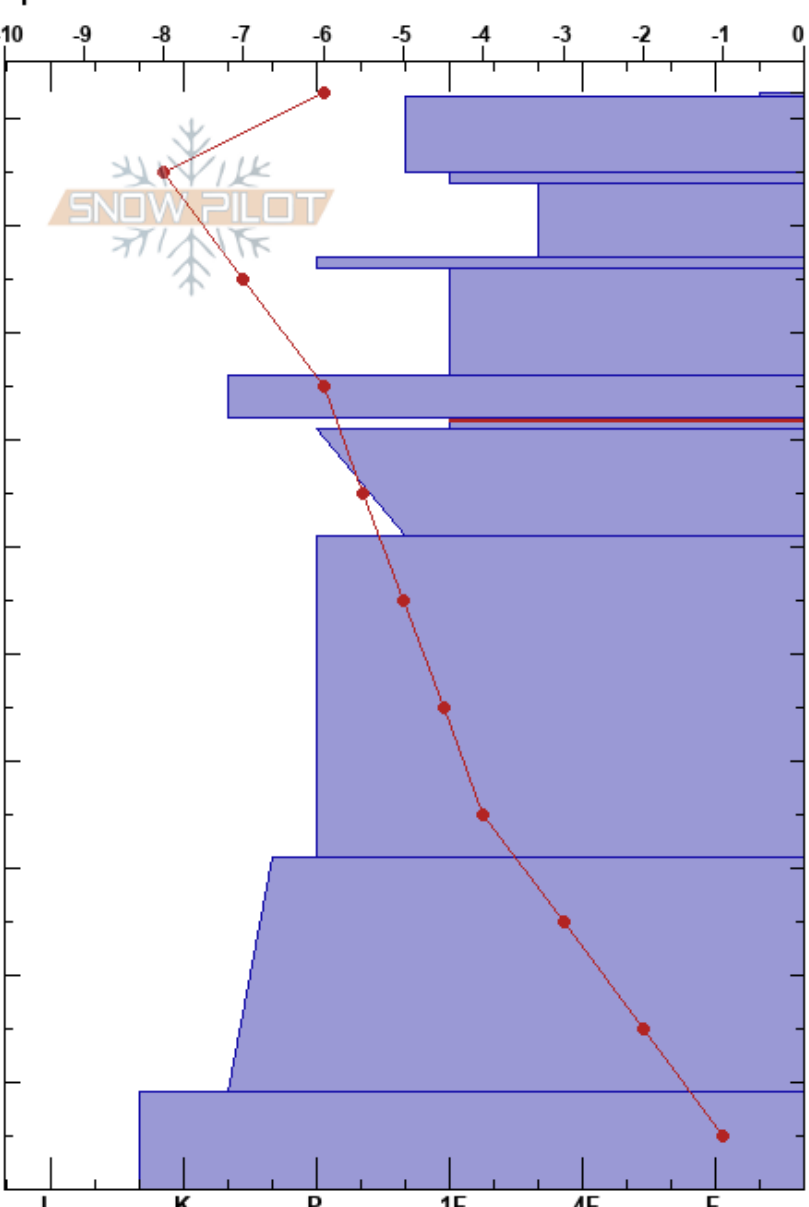

Apgar Crest (6379')
 Apgars
 MT
 Elevation: 6379 ft
 Aspect: 90°
 Specifics:

Jackson George
 12/02/2020 - 11:55am
 Co-ord: 11U 712582W 5385474N
 Slope Angle: 29°
 Wind Loading: previous

Stability: Very Good **HS:102.5** **Layer Notes:**
 Air Temperature: -5°C 72-71cm: Problematic layer
 Sky Cover: CLR
 Precipitation: NO
 Wind: Calm

Height (cm)	Crystal		Moisture	ρ kg/m ³	Stability tests & Layer comments
	Form	Size			
102.5	V	5-6	D		
100	/	0.1-0.3	D		
	/	0.3	D		
90	/	0.3-0.5	D		
	.	0.5-1	D		
80	.	0.1-0.5	D		
	⊙	0.5-1.5	D		
70	□	0.5-1	D		
	⊖	0.3-0.5	D		
60					
50					
40	⊖	0.5-1	D		
30					
20	⊖	2-4	D		
10					
0	□	1-1.5	D		