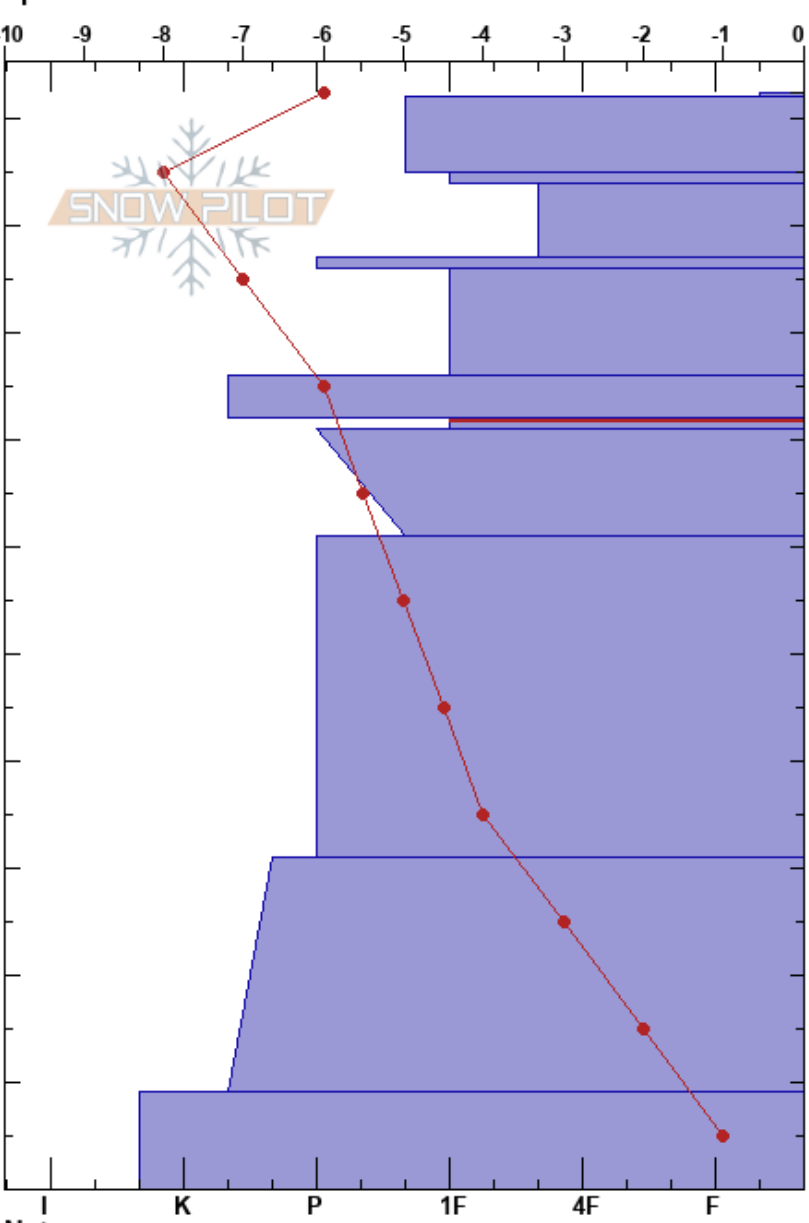

Apgar Crest (6379')  
 Apgars  
 MT  
 Elevation: 6379 ft  
 Aspect: 90°  
 Specifics:

Jackson George  
 12/02/2020 - 11:55am  
 Co-ord: 11U 712582W 5385474N  
 Slope Angle: 29°  
 Wind Loading: previous

Stability: Very Good  
 Air Temperature: -5°C  
 Sky Cover: CLR  
 Precipitation: NO  
 Wind: Calm

HS:102.5  
 Layer Notes:  
 72-71cm: Problematic layer

Height (cm)	Crystal		Moisture	$\rho$ kg/m <sup>3</sup>	Stability tests & Layer comments
	Form	Size			
102.5	V	5-6	D		
100	/	0.1-0.3	D		
	/	0.3	D		
90	/	0.3-0.5	D		
	.	0.5-1	D		
80	.	0.1-0.5	D		
	⊙	0.5-1.5	D		
70	□	0.5-1	D		
	⊖	0.3-0.5	D		
60					
50					
40	⊖	0.5-1	D		
30					
20	⊖	2-4	D		
10					
0	□	1-1.5	D		