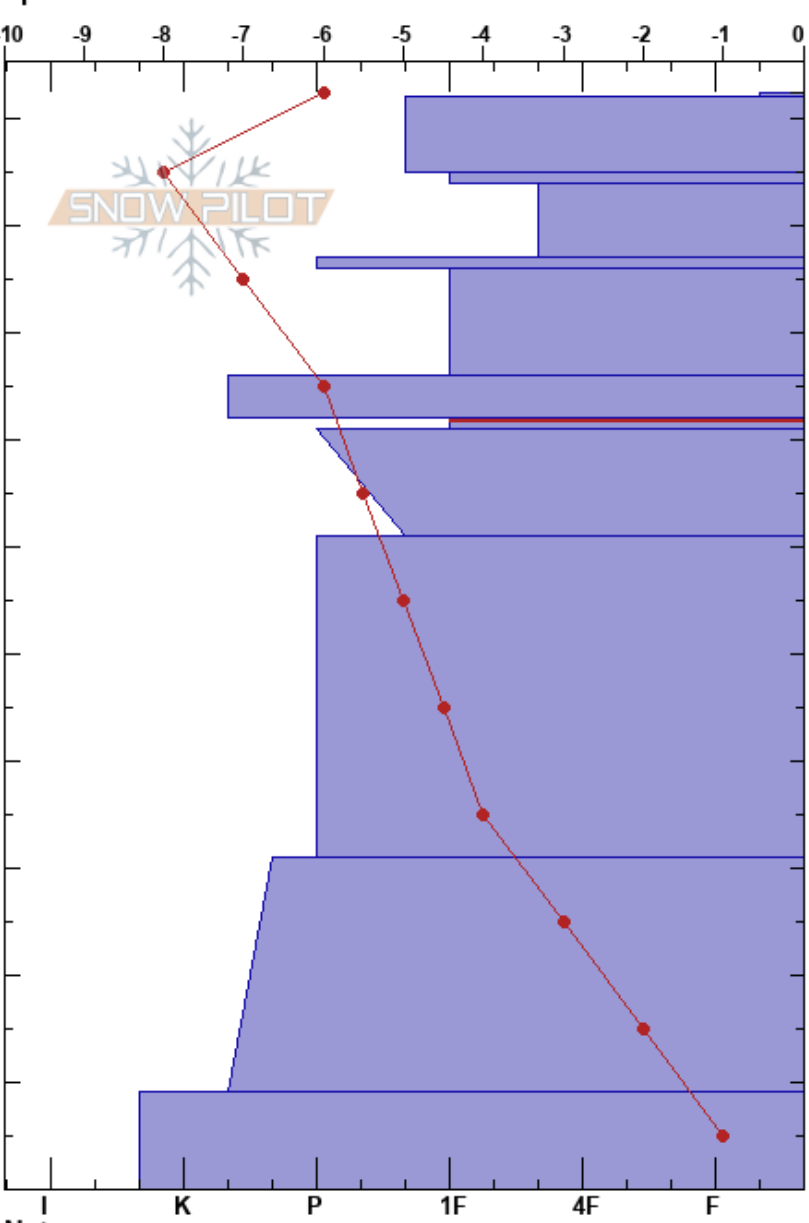

Apgar Crest (6379')
 Apgars
 MT
 Elevation: 6379 ft
 Aspect: 90°
 Specifics:

Jackson George
 12/02/2020 - 11:55am
 Co-ord: 11U 712582W 5385474N
 Slope Angle: 29°
 Wind Loading: previous

Stability: Very Good
 Air Temperature: -5°C
 Sky Cover: CLR
 Precipitation: NO
 Wind: Calm

HS:102.5 Layer Notes:
 72-71cm: Problematic layer

Height (cm)	Crystal		Moisture	ρ kg/m ³	Stability tests & Layer comments
	Form	Size			
102.5	V	5-6	D		
100	/	0.1-0.3	D		
	/	0.3	D		
90	/	0.3-0.5	D		
	.	0.5-1	D		
80	.	0.1-0.5	D		
	⊙	0.5-1.5	D		
70	□	0.5-1	D		
	⊖	0.3-0.5	D		
60					
50					
40	⊖	0.5-1	D		
30					
20	⊖	2-4	D		
10					
0	□	1-1.5	D		