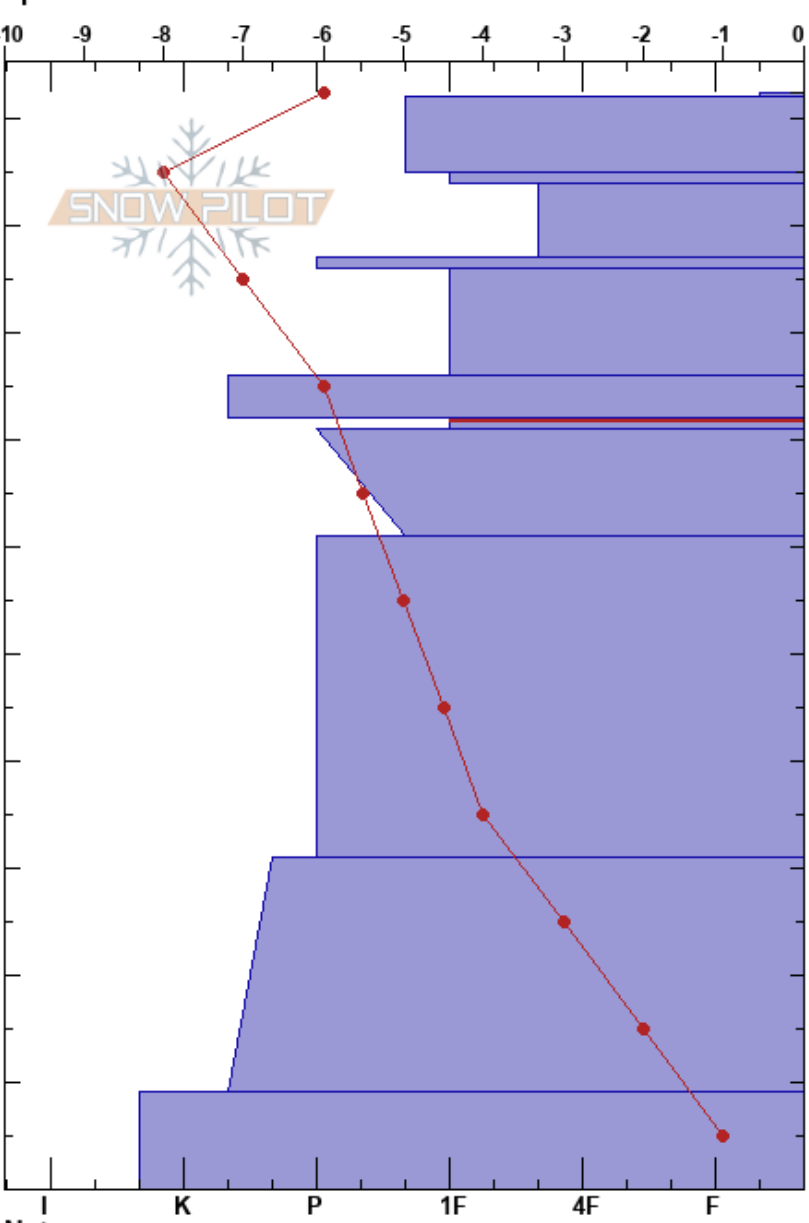

Apgar Crest (6379')  
 Apgars  
 MT  
 Elevation: 6379 ft  
 Aspect: 90°  
 Specifics:

Jackson George  
 12/02/2020 - 11:55am  
 Co-ord: 11U 712582W 5385474N  
 Slope Angle: 29°  
 Wind Loading: previous

Stability: Very Good  
 Air Temperature: -5°C  
 Sky Cover: CLR  
 Precipitation: NO  
 Wind: Calm

HS:102.5 Layer Notes:  
 72-71cm: Problematic layer

Height (cm)	Crystal		Moisture	$\rho$ kg/m <sup>3</sup>	Stability tests & Layer comments
	Form	Size			
102.5	∨	5-6	D		
100	/	0.1-0.3	D		
	/	0.3	D		
90	/	0.3-0.5	D		
	•	0.5-1	D		
80	•	0.1-0.5	D		
	⊙	0.5-1.5	D		
70	□	0.5-1	D		
	⊖	0.3-0.5	D		
60					
50					
40	⊖	0.5-1	D		
30					
20	⊖	2-4	D		
10					
0	□	1-1.5	D		