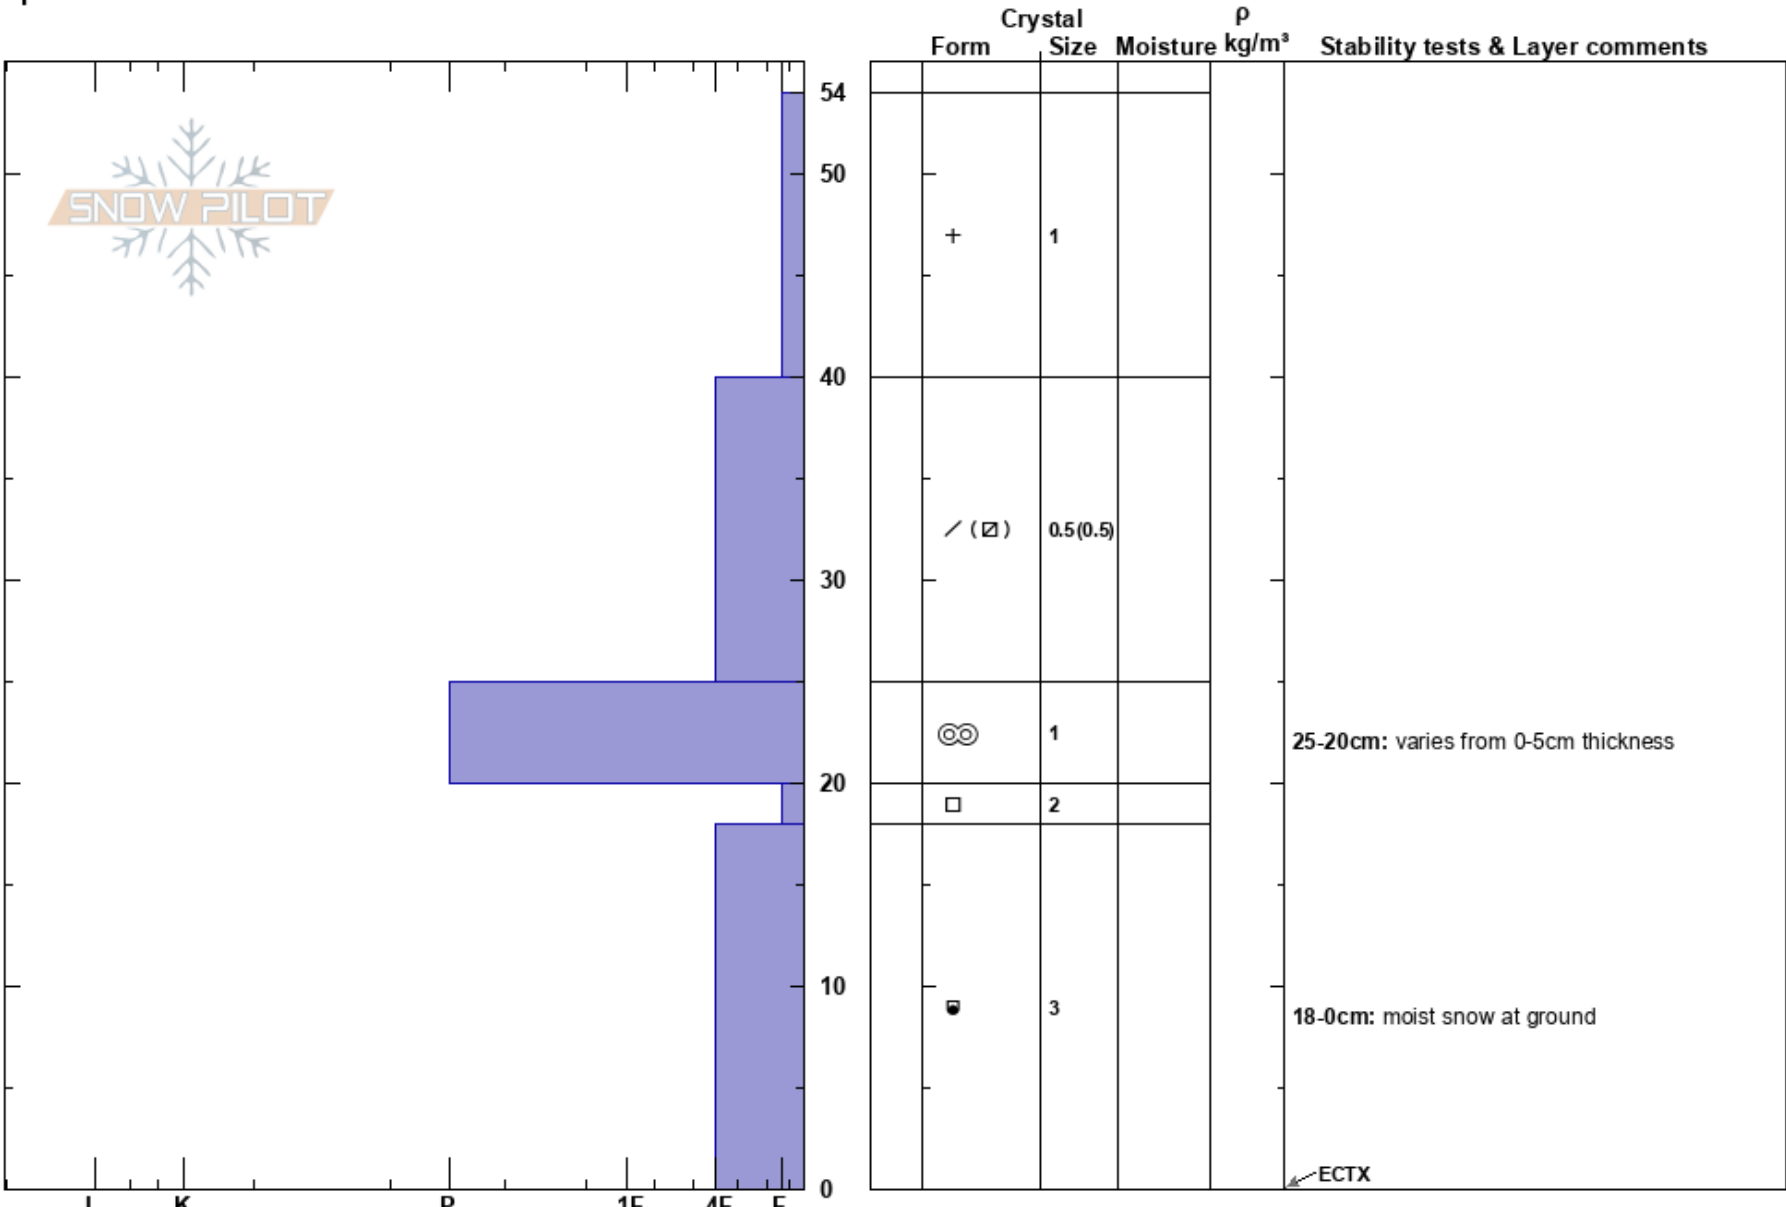

Richmond Ridge E  
 Elk Mountains  
 CO  
**Elevation:** 11269 ft  
**Aspect:** E  
**Specifics:**

Polly Layton  
 12/02/2020 - 12:00pm  
**Co-ord:** 13S 343083W 4334348N  
**Slope Angle:** 35°  
**Wind Loading:** no

**Stability:** Good  
**Air Temperature:** -14°C  
**Sky Cover:** FEW  
**Precipitation:** NO  
**Wind:** Calm

**HS:**54  
**PF:**40  
**PS:**25  
**Layer Notes:**  
 25-20cm: varies from 0-5cm thickness  
 18-0cm: moist snow at ground  
 18-0cm: Problematic layer