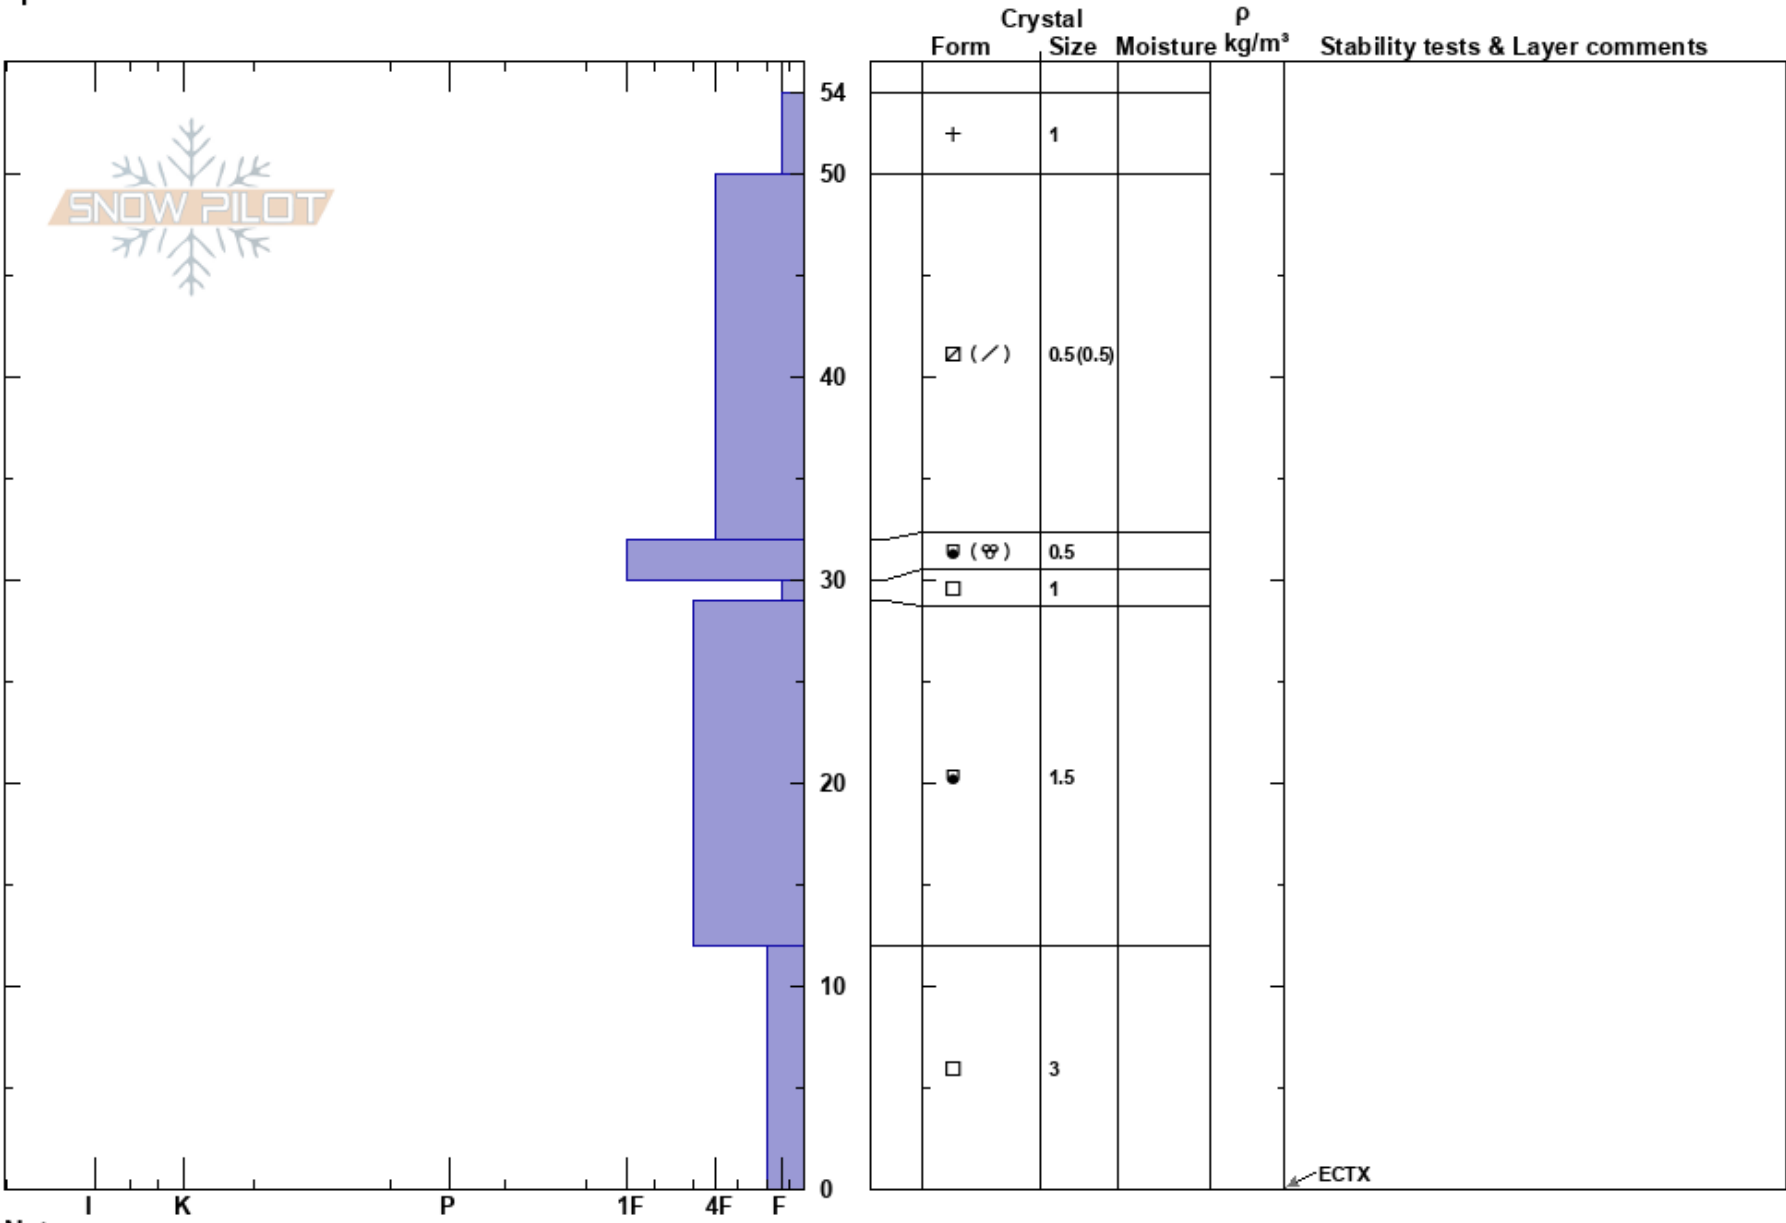

Richmond Ridge
 Elk Mountains
 CO
 Elevation: 11336 ft
 Aspect: W
 Specifics:

Polly Layton
 12/02/2020 - 12:00pm
 Co-ord: 13S 342876W 4334397N
 Slope Angle: 25°
 Wind Loading: no

Stability: **HS:54**
 Air Temperature: -14°C **PF:40**
 Sky Cover: FEW **PS:25**
 Precipitation: NO
 Wind: Calm
 Layer Notes: 12-0cm: Problematic layer