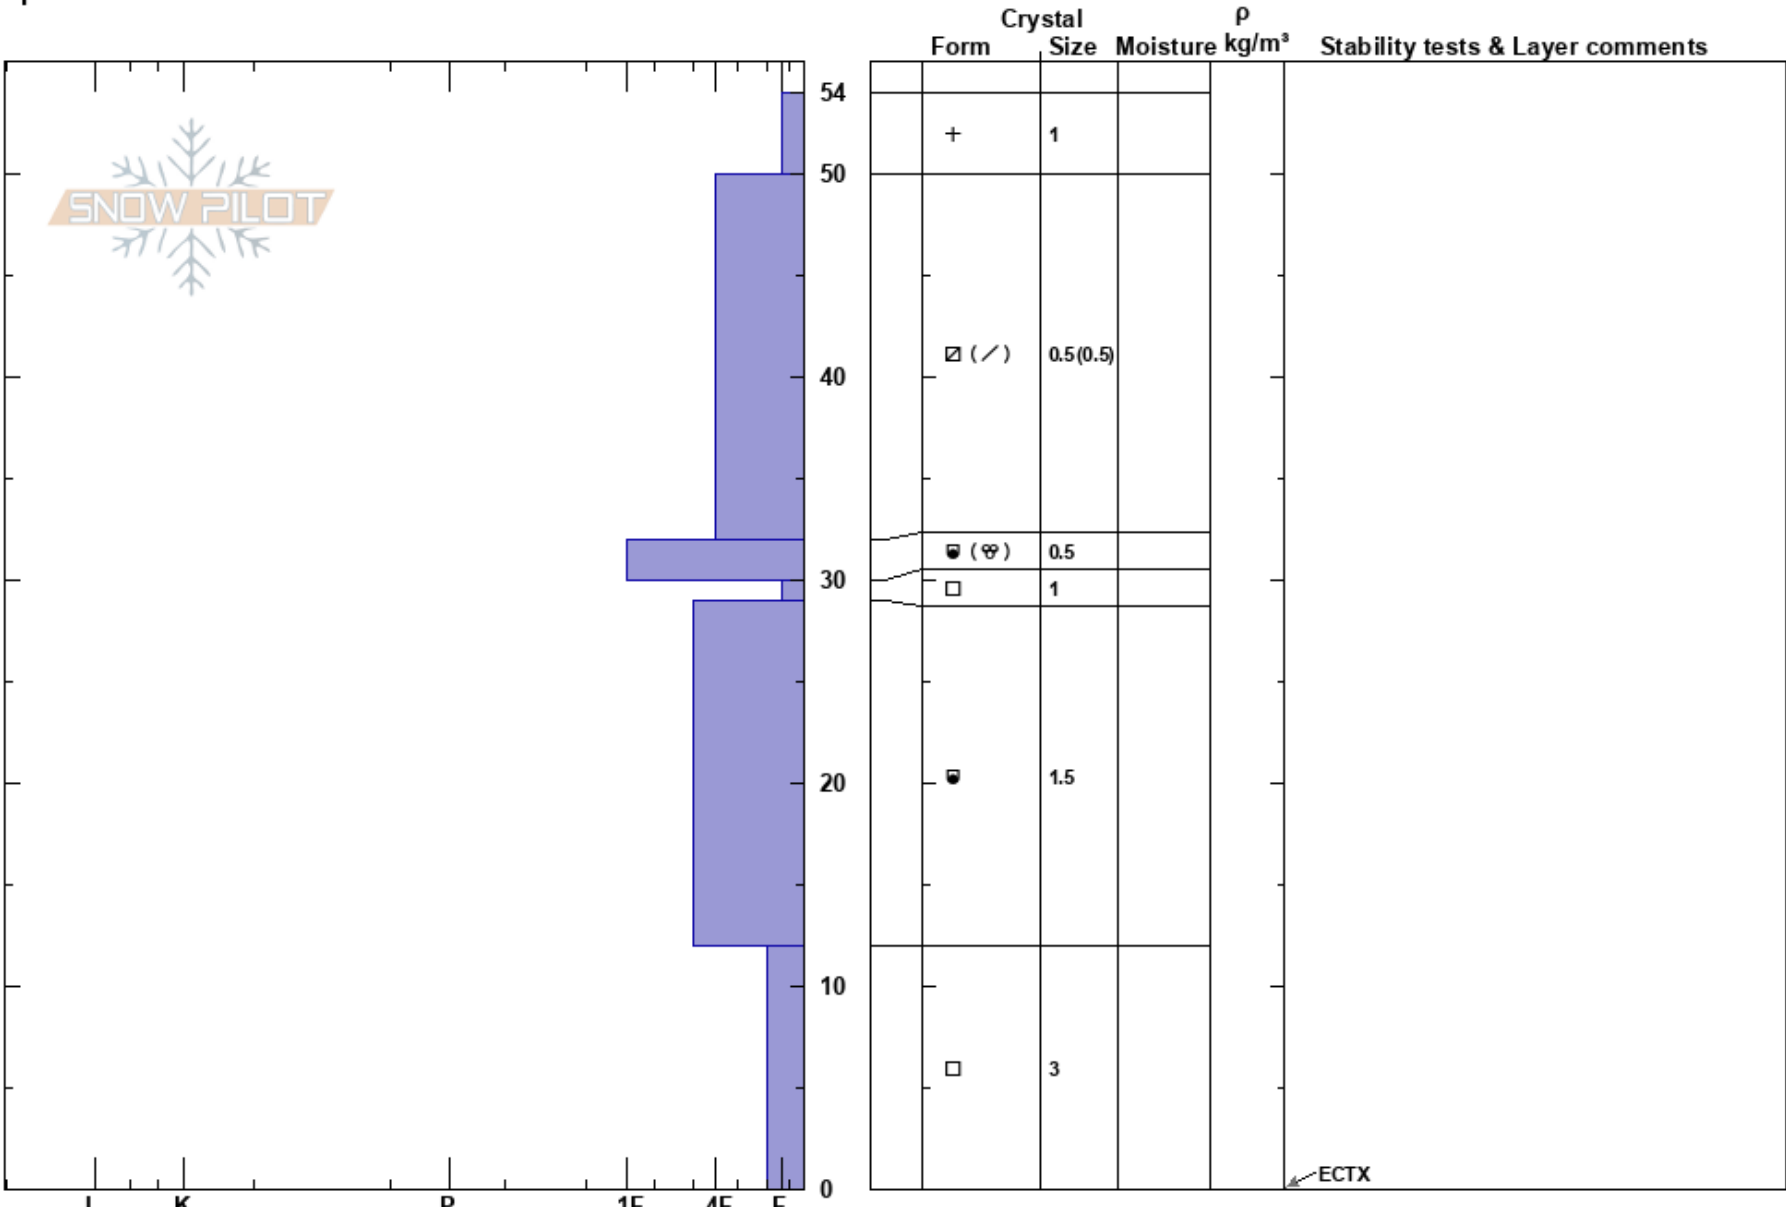

Richmond Ridge  
 Elk Mountains  
 CO  
 Elevation: 11336 ft  
 Aspect: W  
 Specifics:

Polly Layton  
 12/02/2020 - 12:00pm  
 Co-ord: 13S 342876W 4334397N  
 Slope Angle: 25°  
 Wind Loading: no

Stability: **HS:54**  
 Air Temperature: -14°C **PF:40**  
 Sky Cover: FEW **PS:25**  
 Precipitation: NO  
 Wind: Calm  
 Layer Notes: 12-0cm: Problematic layer