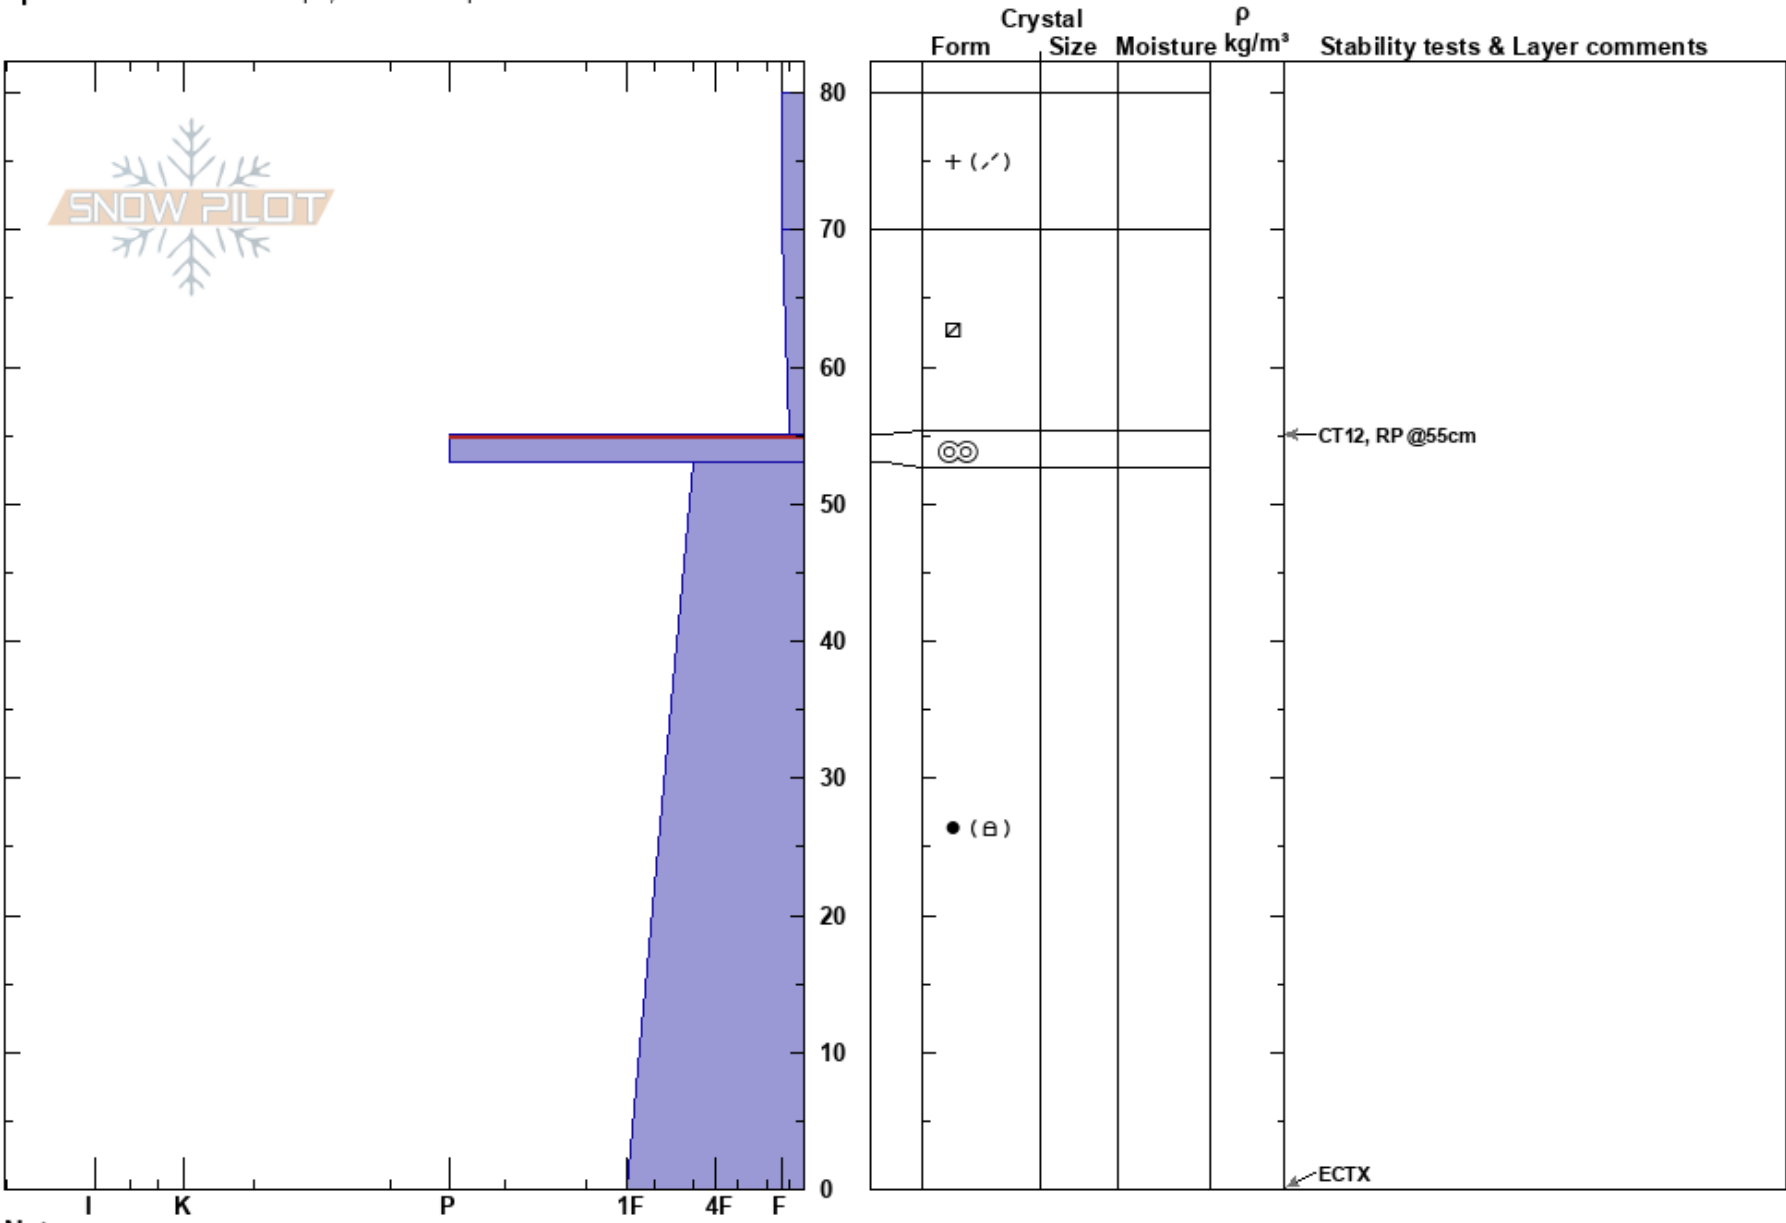

RockSprings NorthBowl
 Teton Range
 WY
Elevation: 9236 ft
Aspect: NE
Specifics: Ski tracks on slope; We skied slope

Dan Corn
 12/02/2020 - 10:35am
Co-ord: 43.58640N, -110.87458W
Slope Angle: 34°
Wind Loading: no

Stability: Good
Air Temperature:
Sky Cover: CLR
Precipitation: NO
Wind: Calm

HS:80
PF:50 55-53cm:Problematic layer
PS:25

Notes: