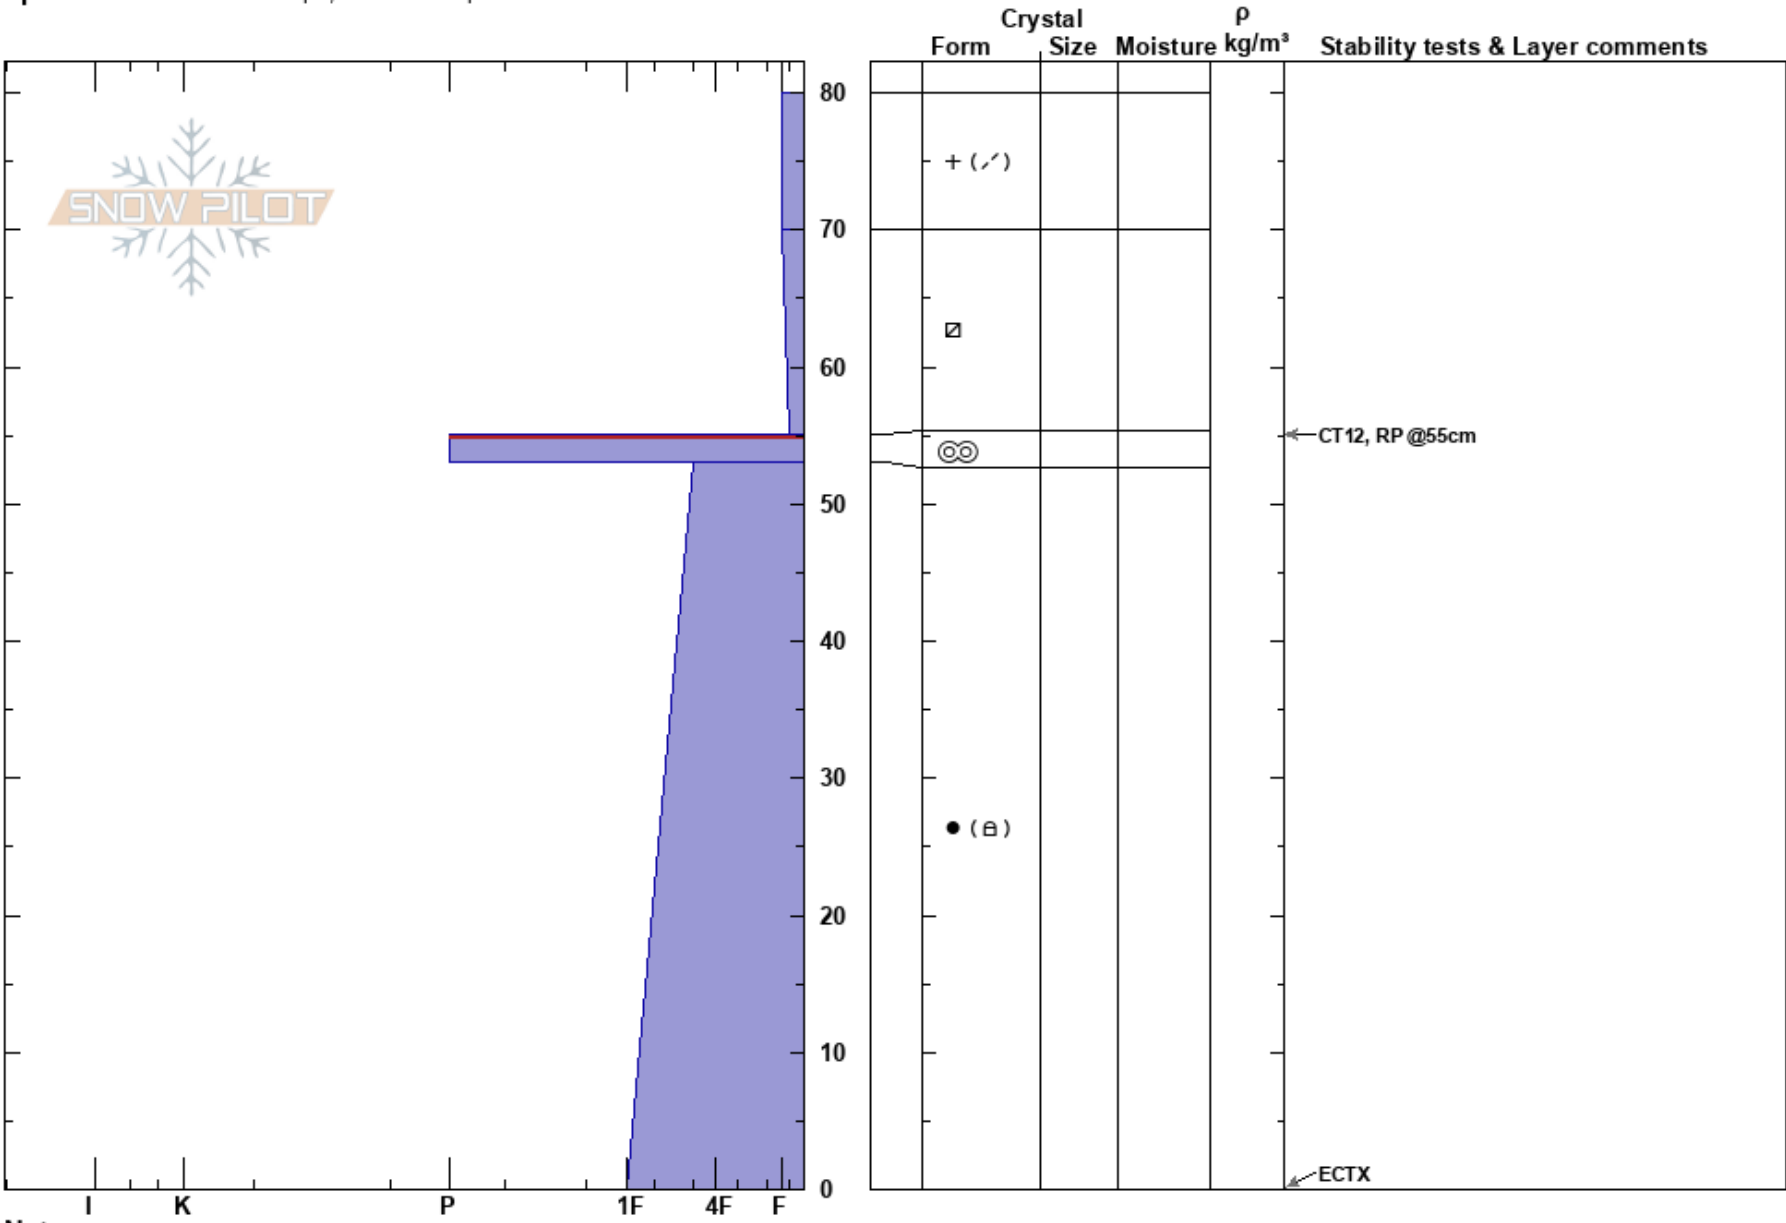

RockSprings NorthBowl  
 Teton Range  
 WY  
**Elevation:** 9236 ft  
**Aspect:** NE  
**Specifics:** Ski tracks on slope; We skied slope

Dan Corn  
 12/02/2020 - 10:35am  
**Co-ord:** 43.58640N, -110.87458W  
**Slope Angle:** 34°  
**Wind Loading:** no

**Stability:** Good  
**Air Temperature:**  
**Sky Cover:** CLR  
**Precipitation:** NO  
**Wind:** Calm

**HS:**80  
**PF:**50 55-53cm:Problematic layer  
**PS:**25

Notes: