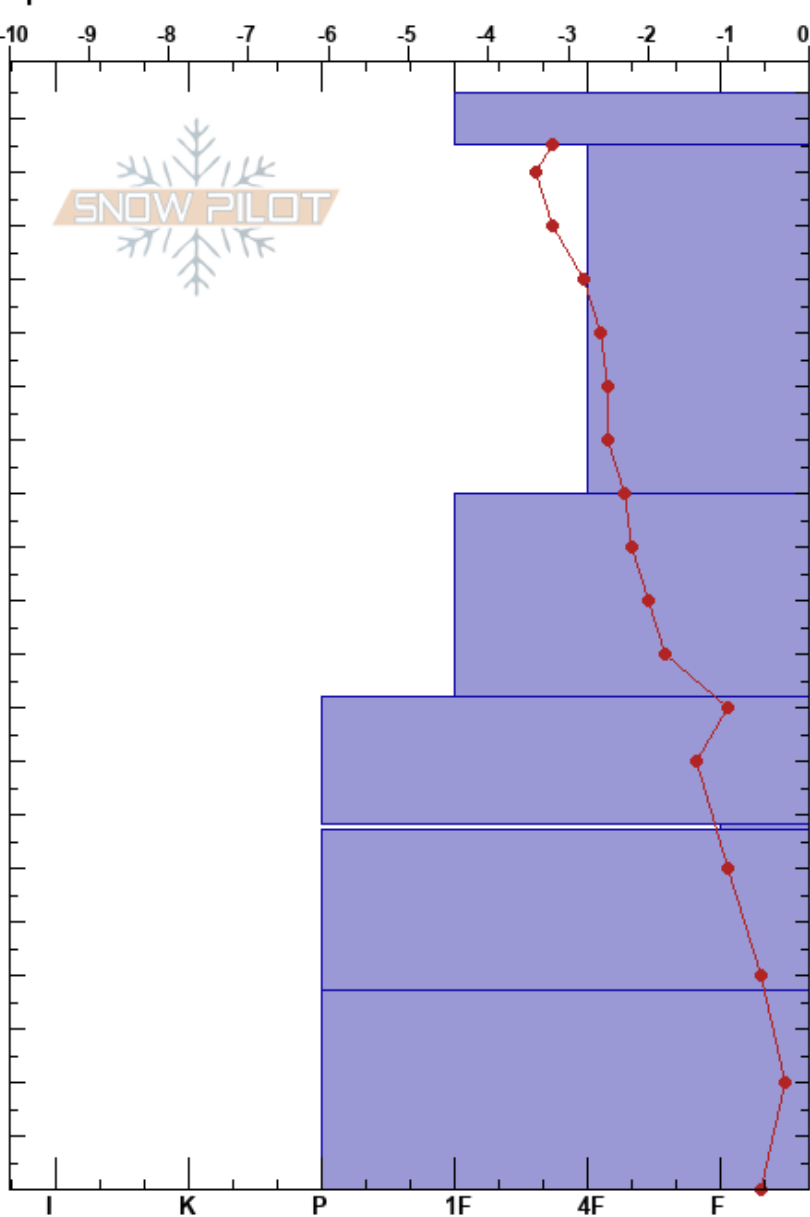

Knolls
 SHAMES MOUNTAIN
 BC
 Elevation: 1129 m
 Aspect: 330°
 Specifics:

CN Skeena/Bulkley
 02/12/2020 - 11:30
 Co-ord: 54.50457N, -128.96057W
 Slope Angle: 22°
 Wind Loading: yes

Stability:
 Air Temperature: 2°C
 Sky Cover: FEW
 Precipitation: NO
 Wind: E Moderate

HS:205
 PF:80
 PS:35

Layer Notes:

Form	Crystal Size	Moisture	ρ kg/m ³	Stability tests & Layer comments
/	0.5			
/	0.5	D		
•	0.5	D		
•	0.5	D		← CT27, RP @130cm on HST interface
•	0.5	D		
⊖	0.5	D		
∨	3-5	D		← CT28, SP @68cm x2 on 20201112SH
⊖	0.5	D		
⊖	0.5	D		← DT22, SP @37cm on 20201103 FCxr
⊙(⊖)	(1)	D-M		