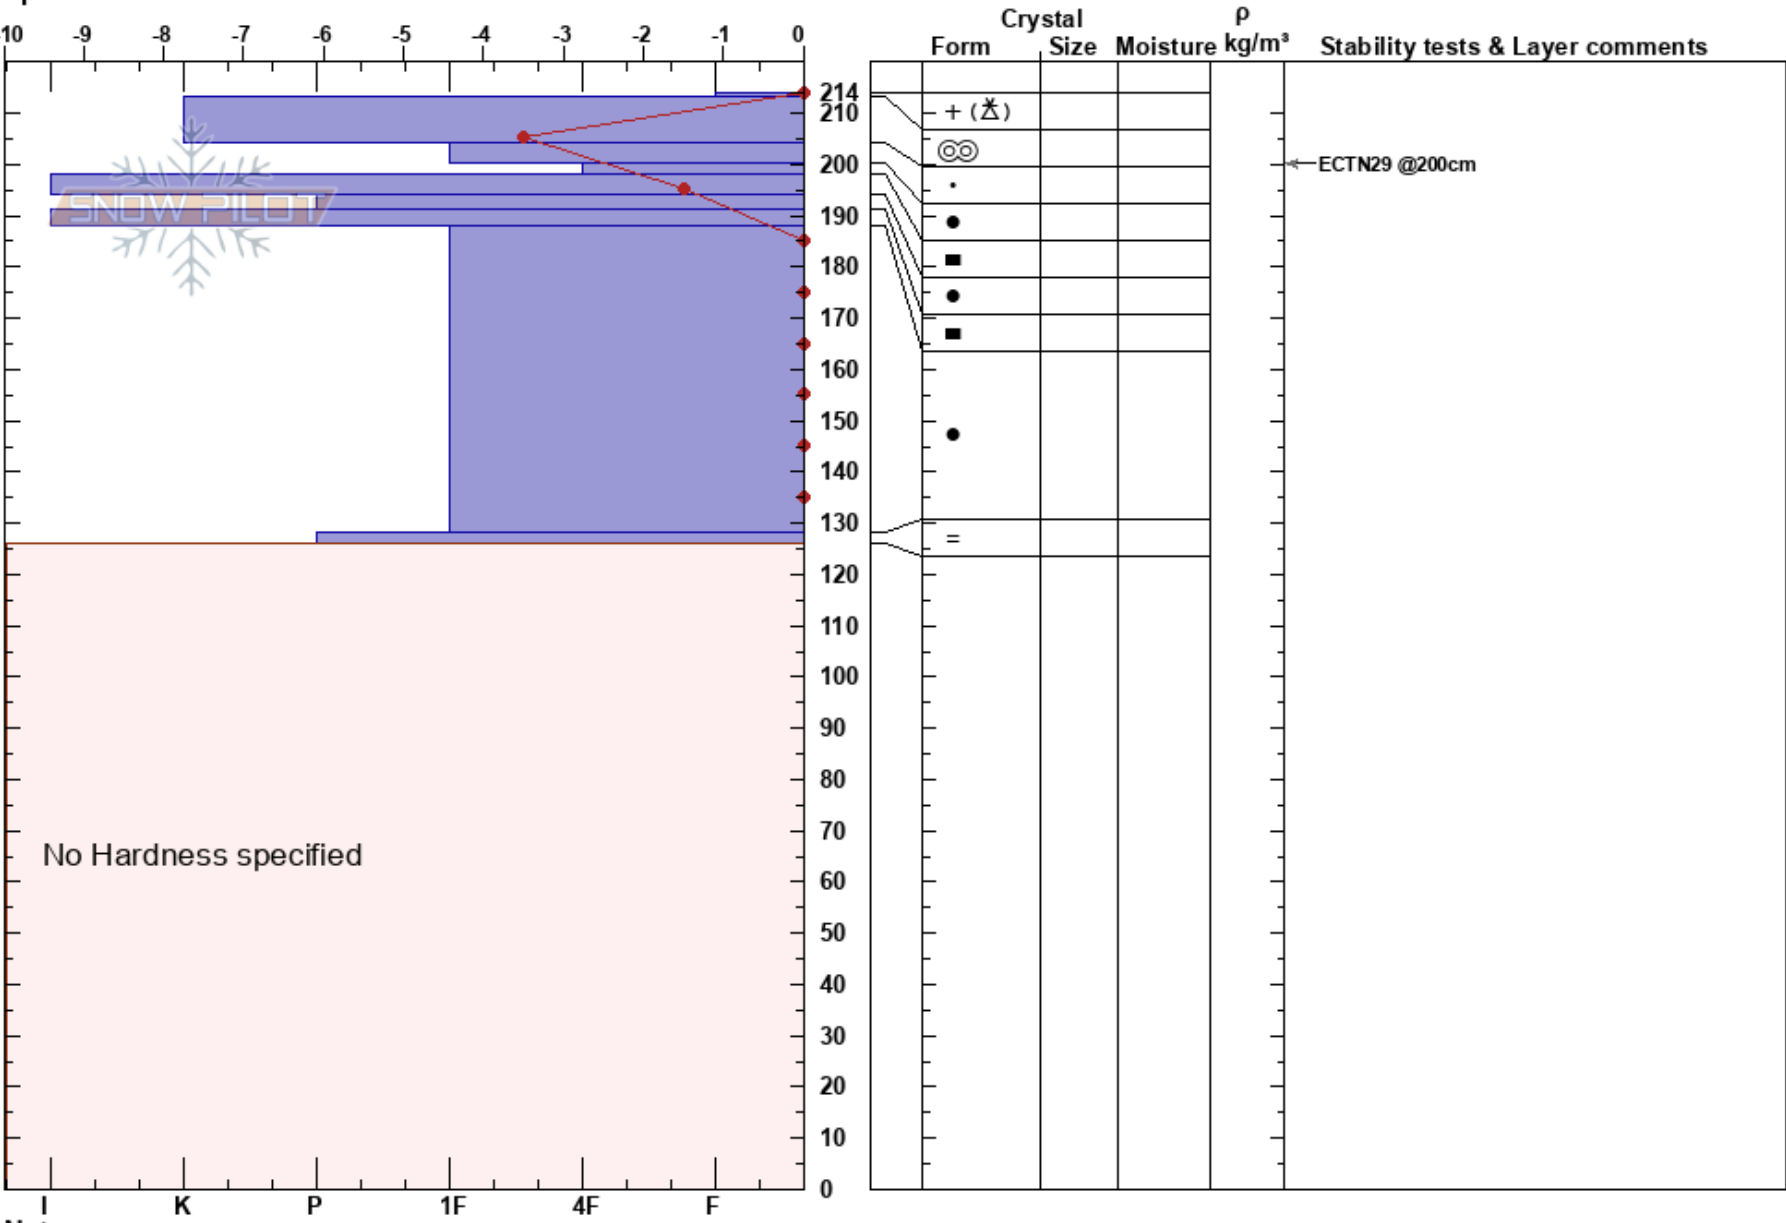

Study Plot Rattlesnake
 Rattlesnake Mtns
 MT
 Elevation: 7600 ft
 Aspect:
 Specifics:

Travis Craft
 03/24/2017 - 11:00am
 Co-ord: 47.03529N, -113.98879W
 Slope Angle: 0°
 Wind Loading:

Stability: Very Good
 Air Temperature: 0°C
 Sky Cover: SCT
 Precipitation: NO
 Wind: E Moderate

HS:214
 204-200cm:Problematic layer

Notes: Done in study plot no aspect and no slope