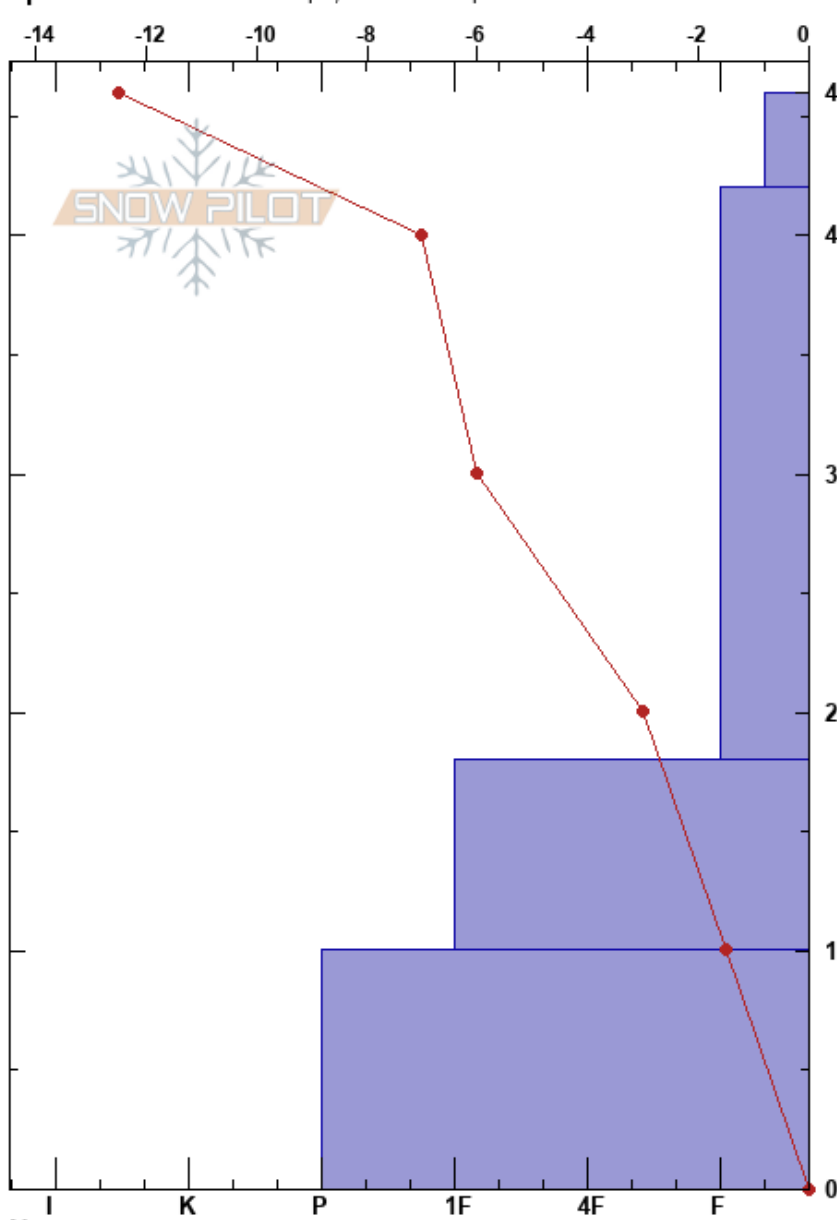

Tyler's Slope
 Madison Range-N
 MT
 Elevation: 9059 ft
 Aspect: 280°

Doug Chabot-Admin
 12/02/2020 - 11:00am
 Co-ord: 45.33220N, -111.37309W
 Slope Angle: 15°
 Wind Loading:

Stability: Good HS:46
 Air Temperature: -5°C
 Sky Cover: CLR
 Precipitation: NO
 Wind: Calm

Specifics: Ski tracks on slope; We skied slope

Form	Crystal Size	Moisture	ρ kg/m ³	Stability tests & Layer comments
∇	5			
∕ (∇)	1-2	D		
□	2			
□ (∧)	2	D		
⊙⊙		D		

Notes: