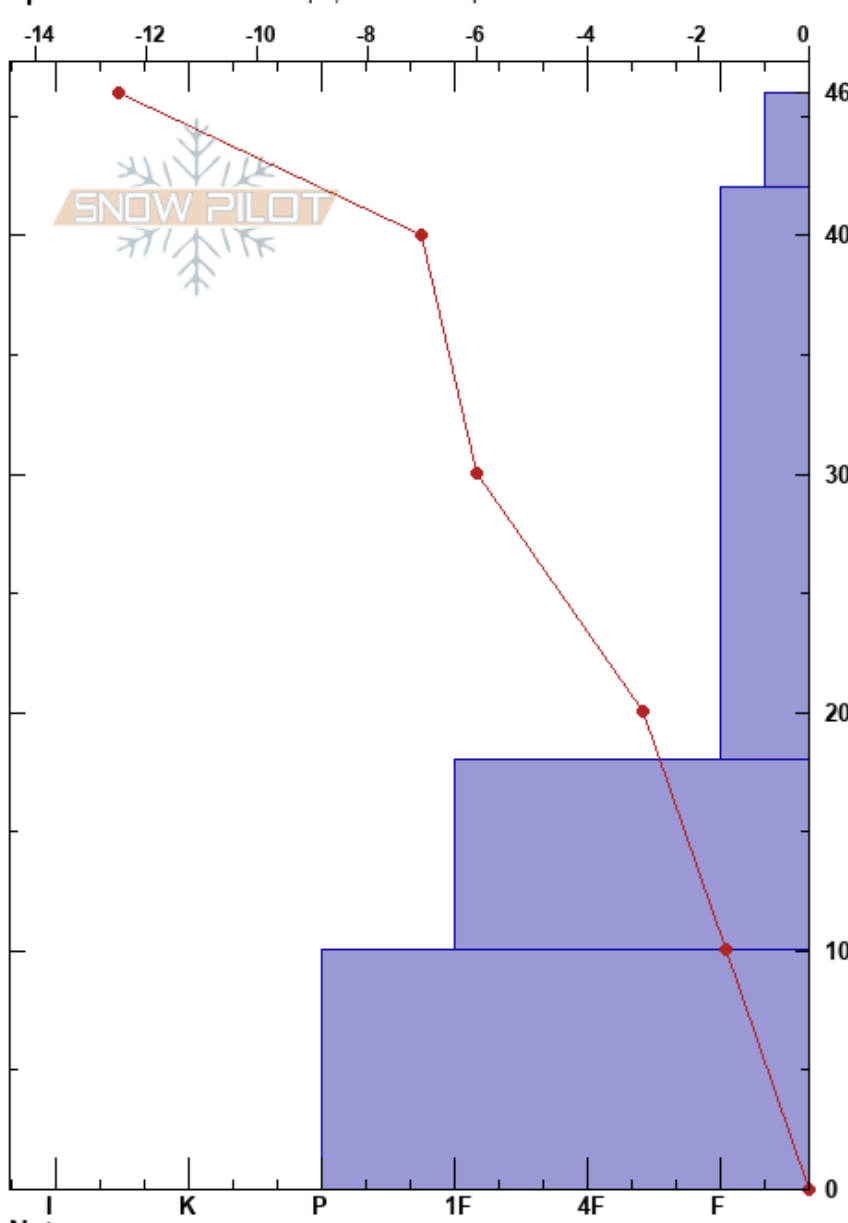

Tyler's Slope  
 Madison Range-N  
 MT  
 Elevation: 9059 ft  
 Aspect: 280°

Doug Chabot-Admin  
 12/02/2020 - 11:00am  
 Co-ord: 45.33220N, -111.37309W  
 Slope Angle: 15°  
 Wind Loading:

Stability: Good HS:46  
 Air Temperature: -5°C  
 Sky Cover: CLR  
 Precipitation: NO  
 Wind: Calm

Specifics: Ski tracks on slope; We skied slope

Form	Crystal Size	Moisture	$\rho$ kg/m <sup>3</sup>	Stability tests & Layer comments
∇	5			
∕ (∇)	1-2	D		
□	2			
□ (∧)	2	D		
⊙⊙		D		

Notes: