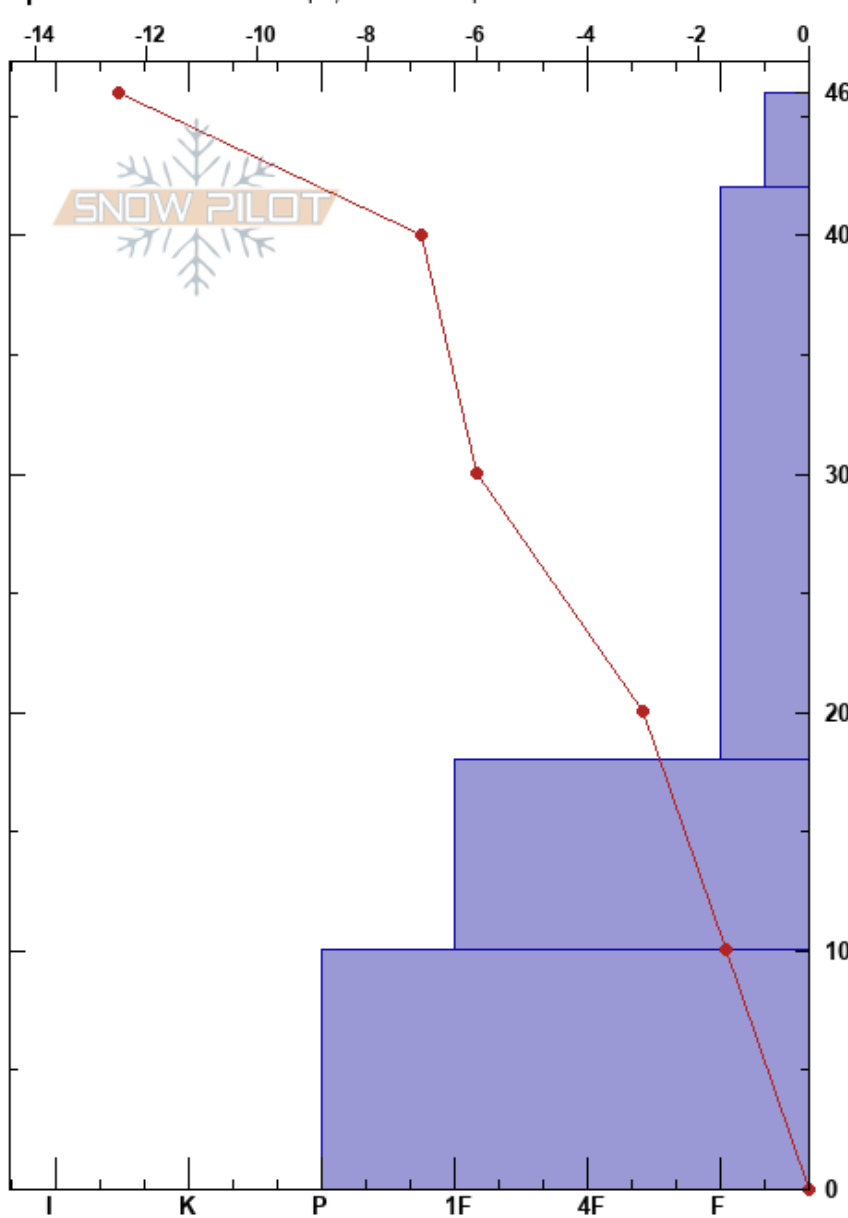

Tyler's Slope
 Madison Range-N
 MT
 Elevation: 9059 ft
 Aspect: 280°

Doug Chabot-Admin
 12/02/2020 - 11:00am
 Co-ord: 45.33220N, -111.37309W
 Slope Angle: 15°
 Wind Loading:

Stability: Good HS:46
 Air Temperature: -5°C
 Sky Cover: CLR
 Precipitation: NO
 Wind: Calm

Specifics: Ski tracks on slope; We skied slope

Form	Crystal Size	Moisture	ρ kg/m ³	Stability tests & Layer comments
∇	5			
∕ (∇)	1-2	D		
□	2			
□ (∧)	2	D		
⊙⊙		D		

Notes: