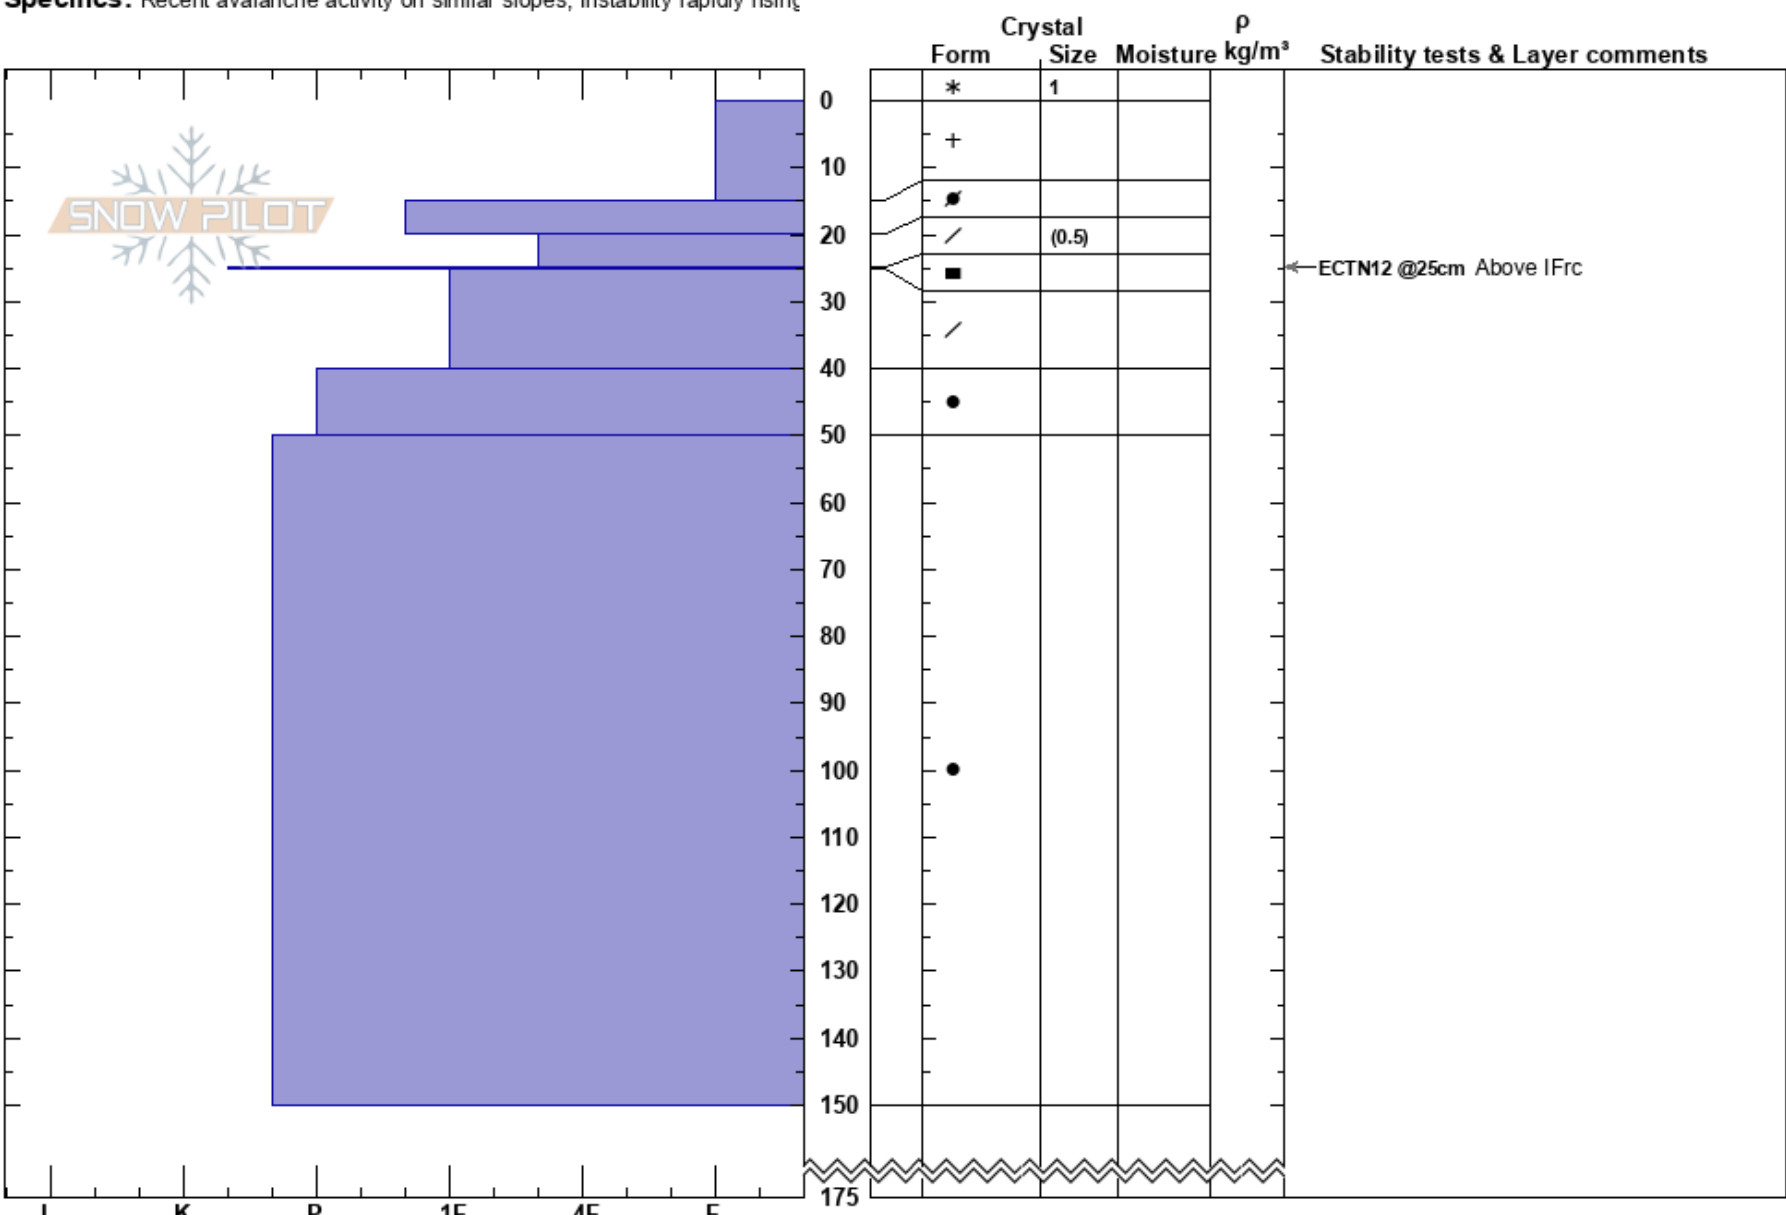

Early Season Gibson Lk Judson Wright  
 Selkirks 01/12/2020 - 13:00  
 BC Co-ord: 11U 488997W 5510050N  
 Elevation: 2385 m Slope Angle: 20°  
 Aspect: SW Wind Loading:  
**Specifics:** Recent avalanche activity on similar slopes; Instability rapidly rising

**Stability:** HS:175  
**Air Temperature:** -6.5°C **PF:**30  
**Sky Cover:** FEW **PS:**25  
**Precipitation:** NO  
**Wind:** N Light Breeze

**Layer Notes:**

Notes: