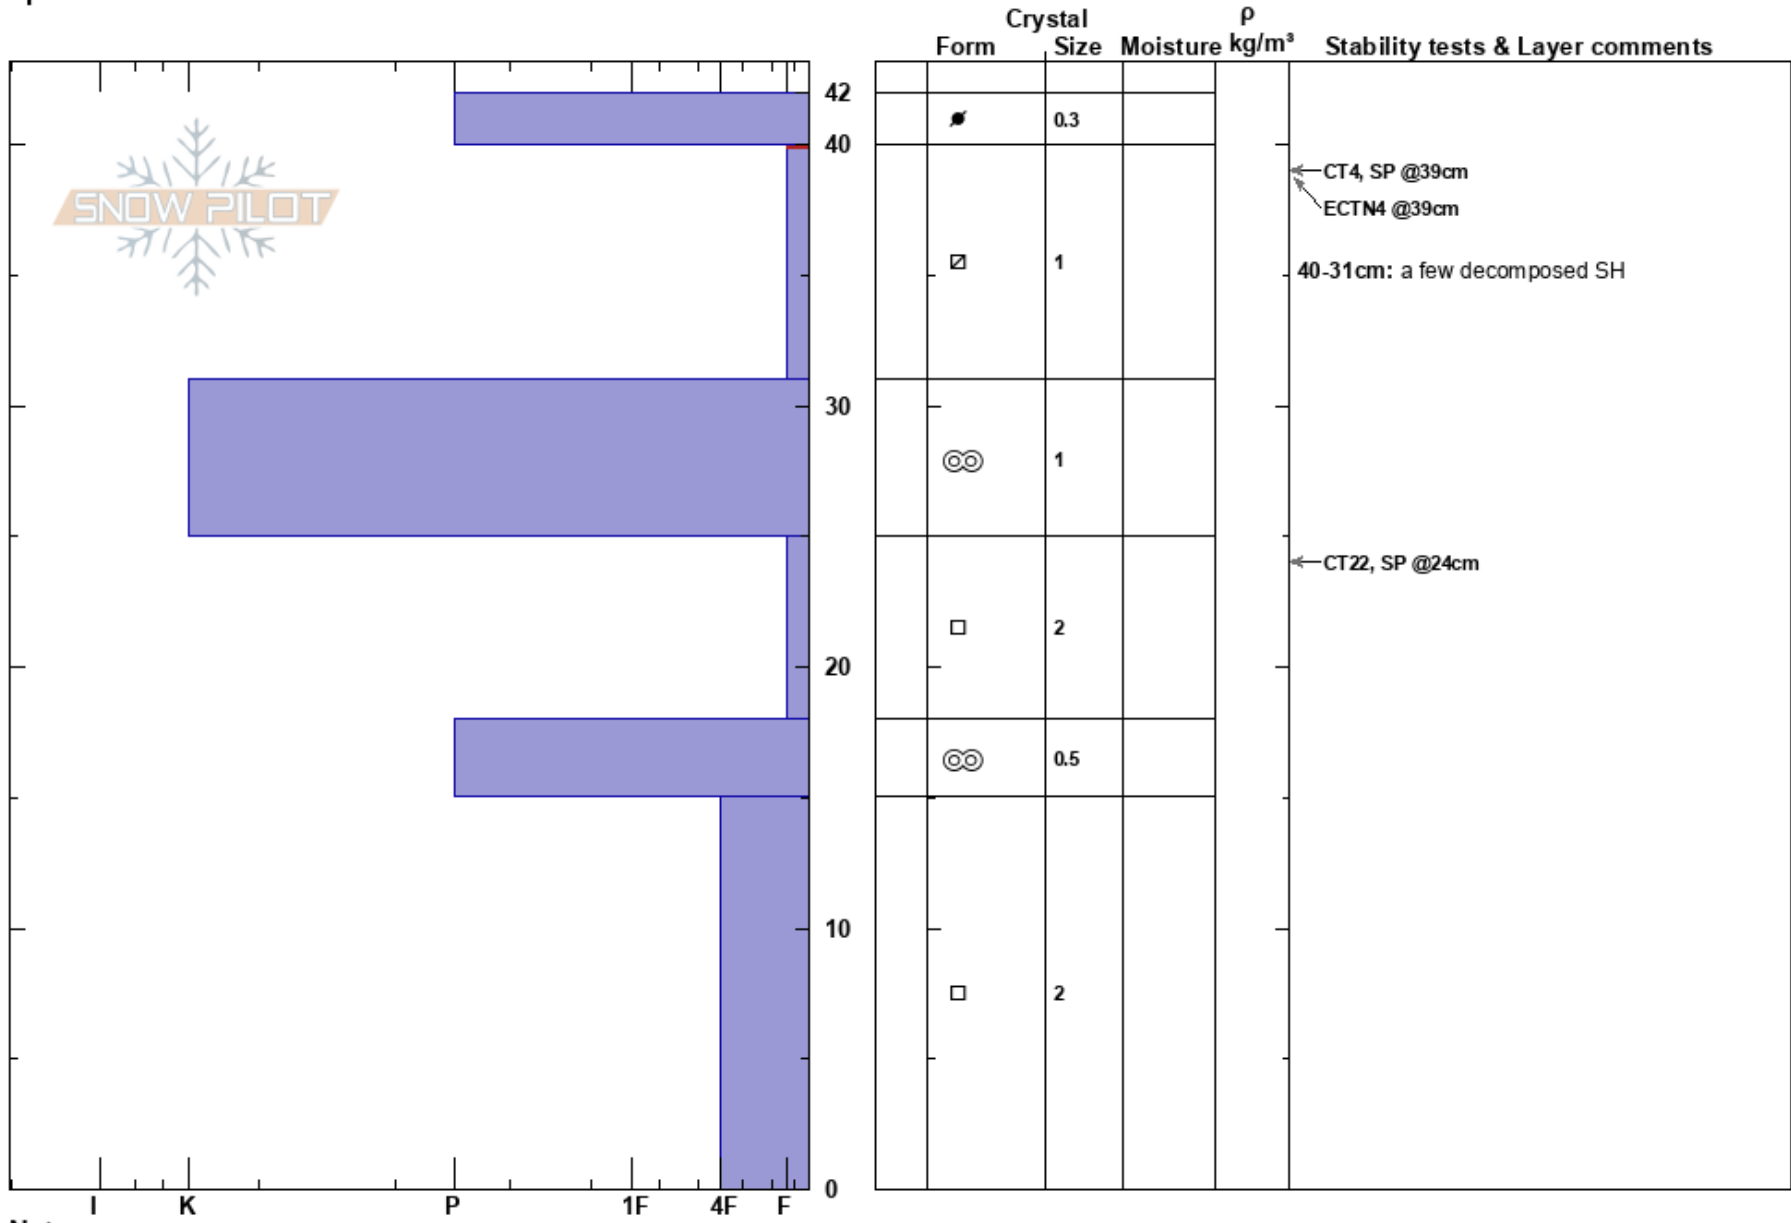

Porthole Gap  
 Carson Pass  
 CA  
 Elevation: 7917 ft  
 Aspect: NE  
 Specifics:

Travis Feist  
 12/01/2020 - 1:00pm  
 Co-ord: 38.62710N, -120.13571W  
 Slope Angle:  
 Wind Loading:

Stability:  
 Air Temperature:  
 Sky Cover: CLR  
 Precipitation: NO  
 Wind: Calm

HS:42  
 PS: 3  
 Layer Notes:  
 40-31cm: a few decomposed SH  
 40-31cm: Problematic layer

Notes: