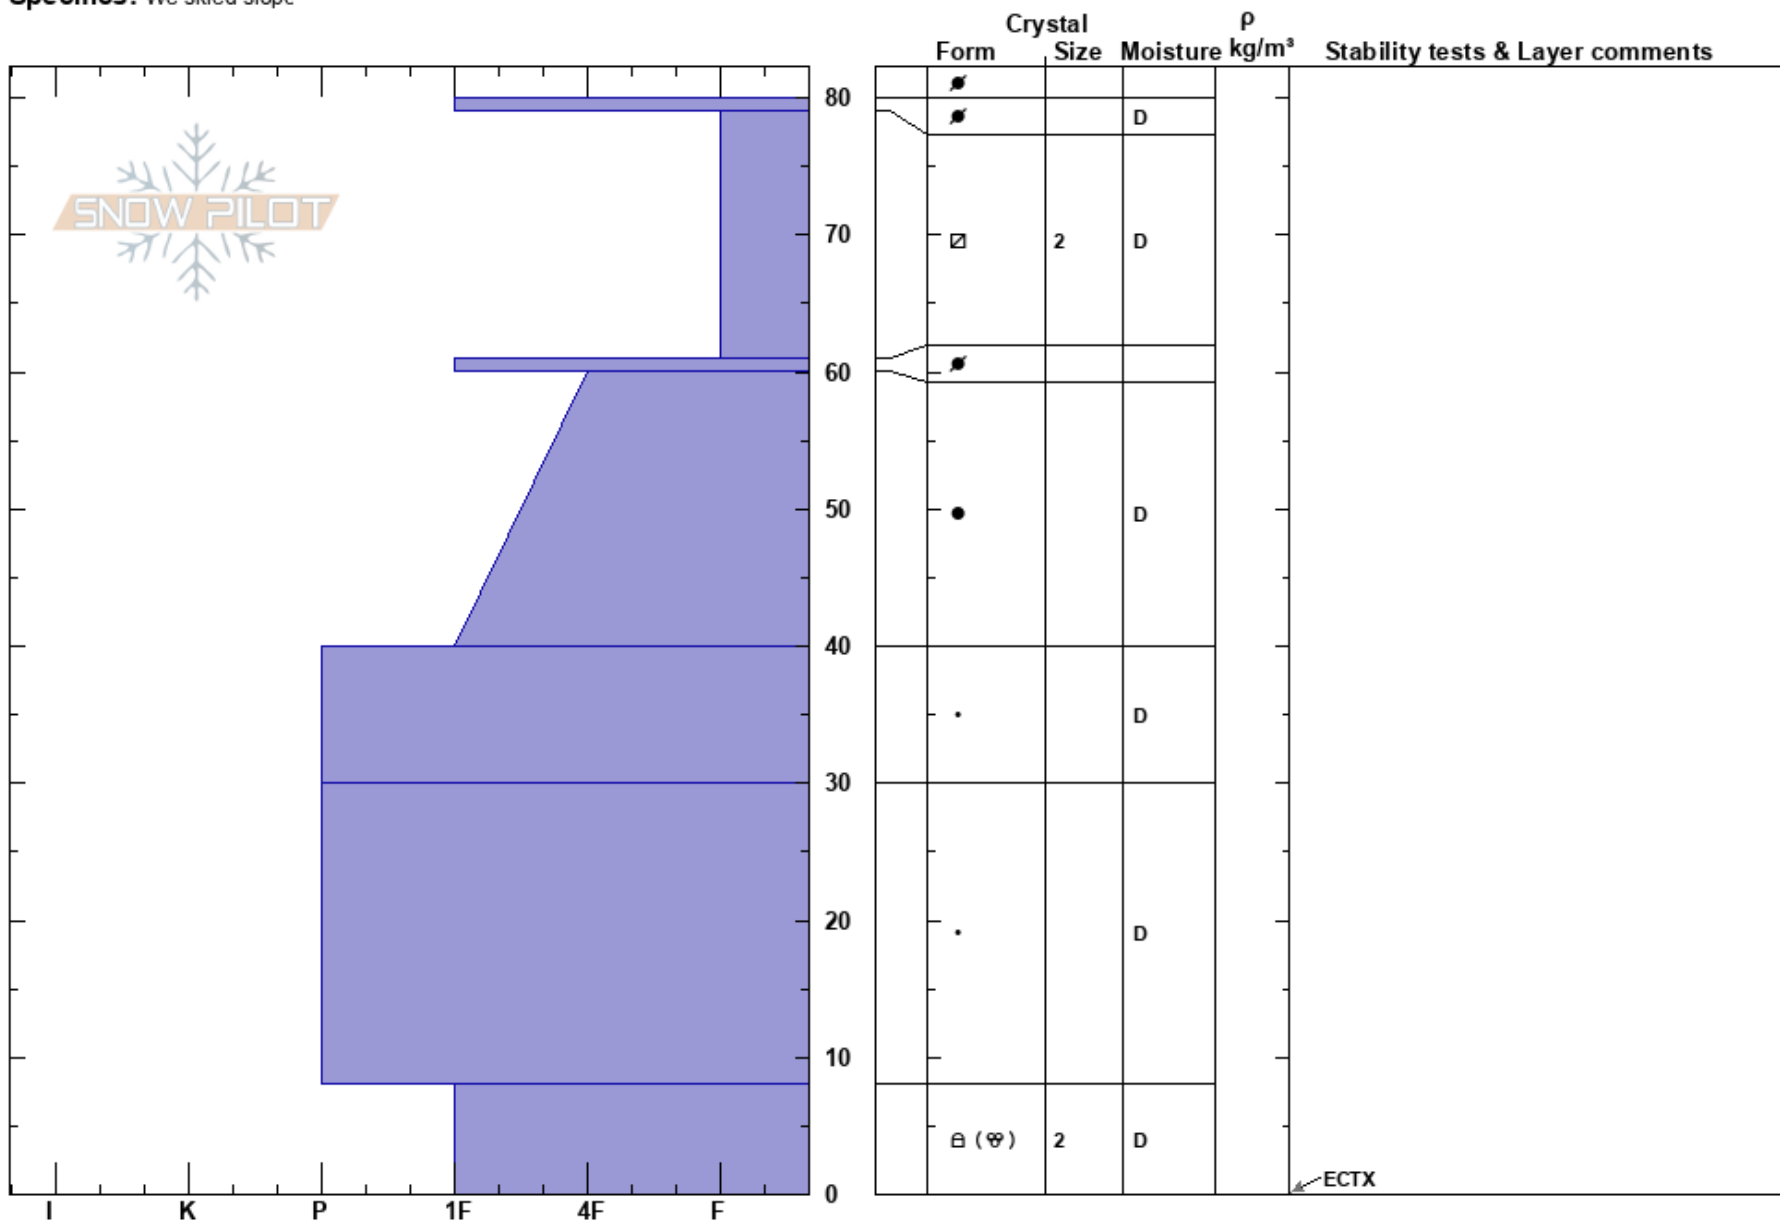

Minnie 20201201
 San Juan Range
 CO
Elevation: 12054 ft
Aspect: NE
Specifics: We skied slope

Michael Barney
 12/01/2020 - 1:00pm
Co-ord: 37.84982N, -107.54462W
Slope Angle: 34°
Wind Loading: yes

Stability: Very Good **HS:**80
Air Temperature: **PF:**40
Sky Cover: BKN **PS:** 15
Precipitation: S-1
Wind: NW Moderate

Layer Notes:

Notes: Previously wind loaded