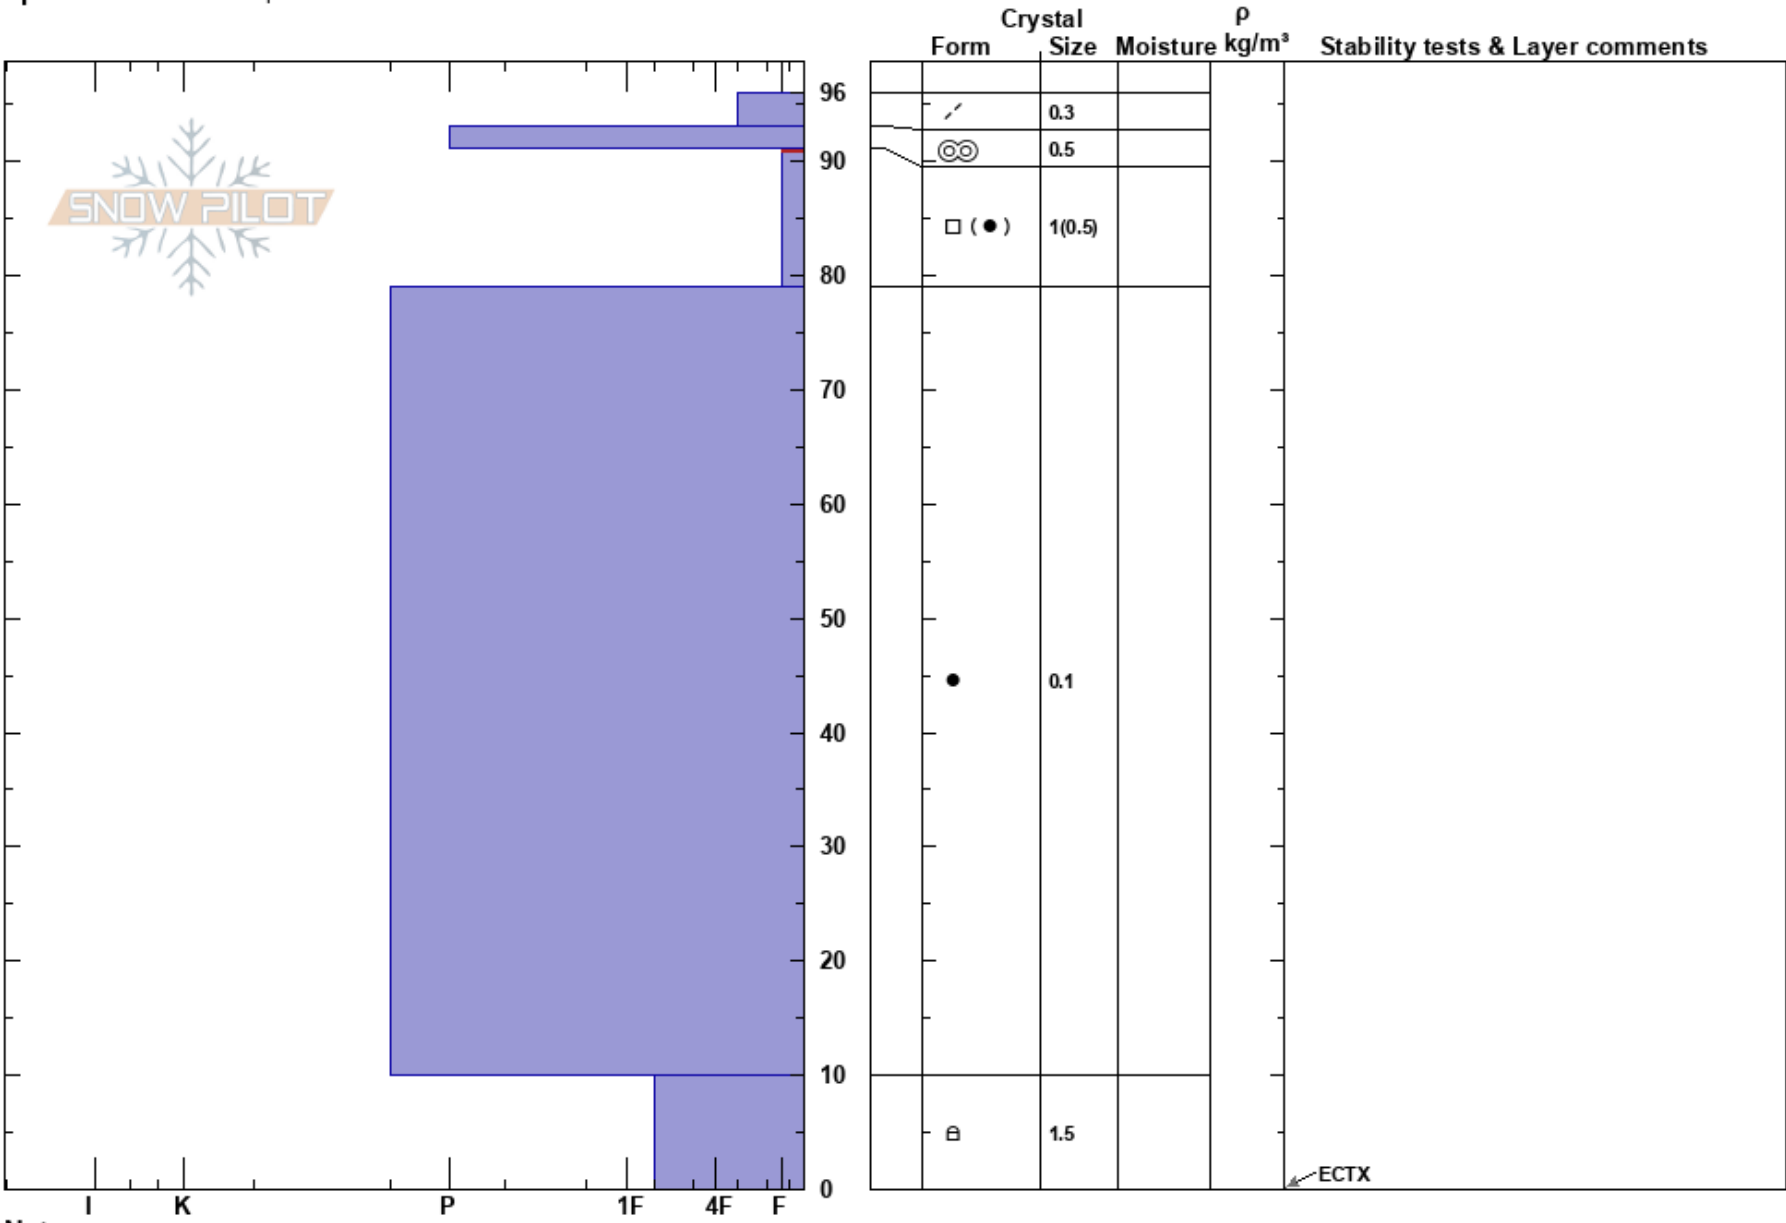

SevenSistersRidgeE
 Front Range
 CO
Elevation: 11907 ft
Aspect: 90°
Specifics: We skied slope

Ron Simenhois
 12/01/2020 - 10:00am
Co-ord: 13S 423802W 4392029N
Slope Angle: 31°
Wind Loading: previous

Stability: Good **HS:**96 **Layer Notes:**
Air Temperature: -15°C **PS:** 15 91-79cm:Problematic layer
Sky Cover: FEW
Precipitation: S-1
Wind: NW Moderate