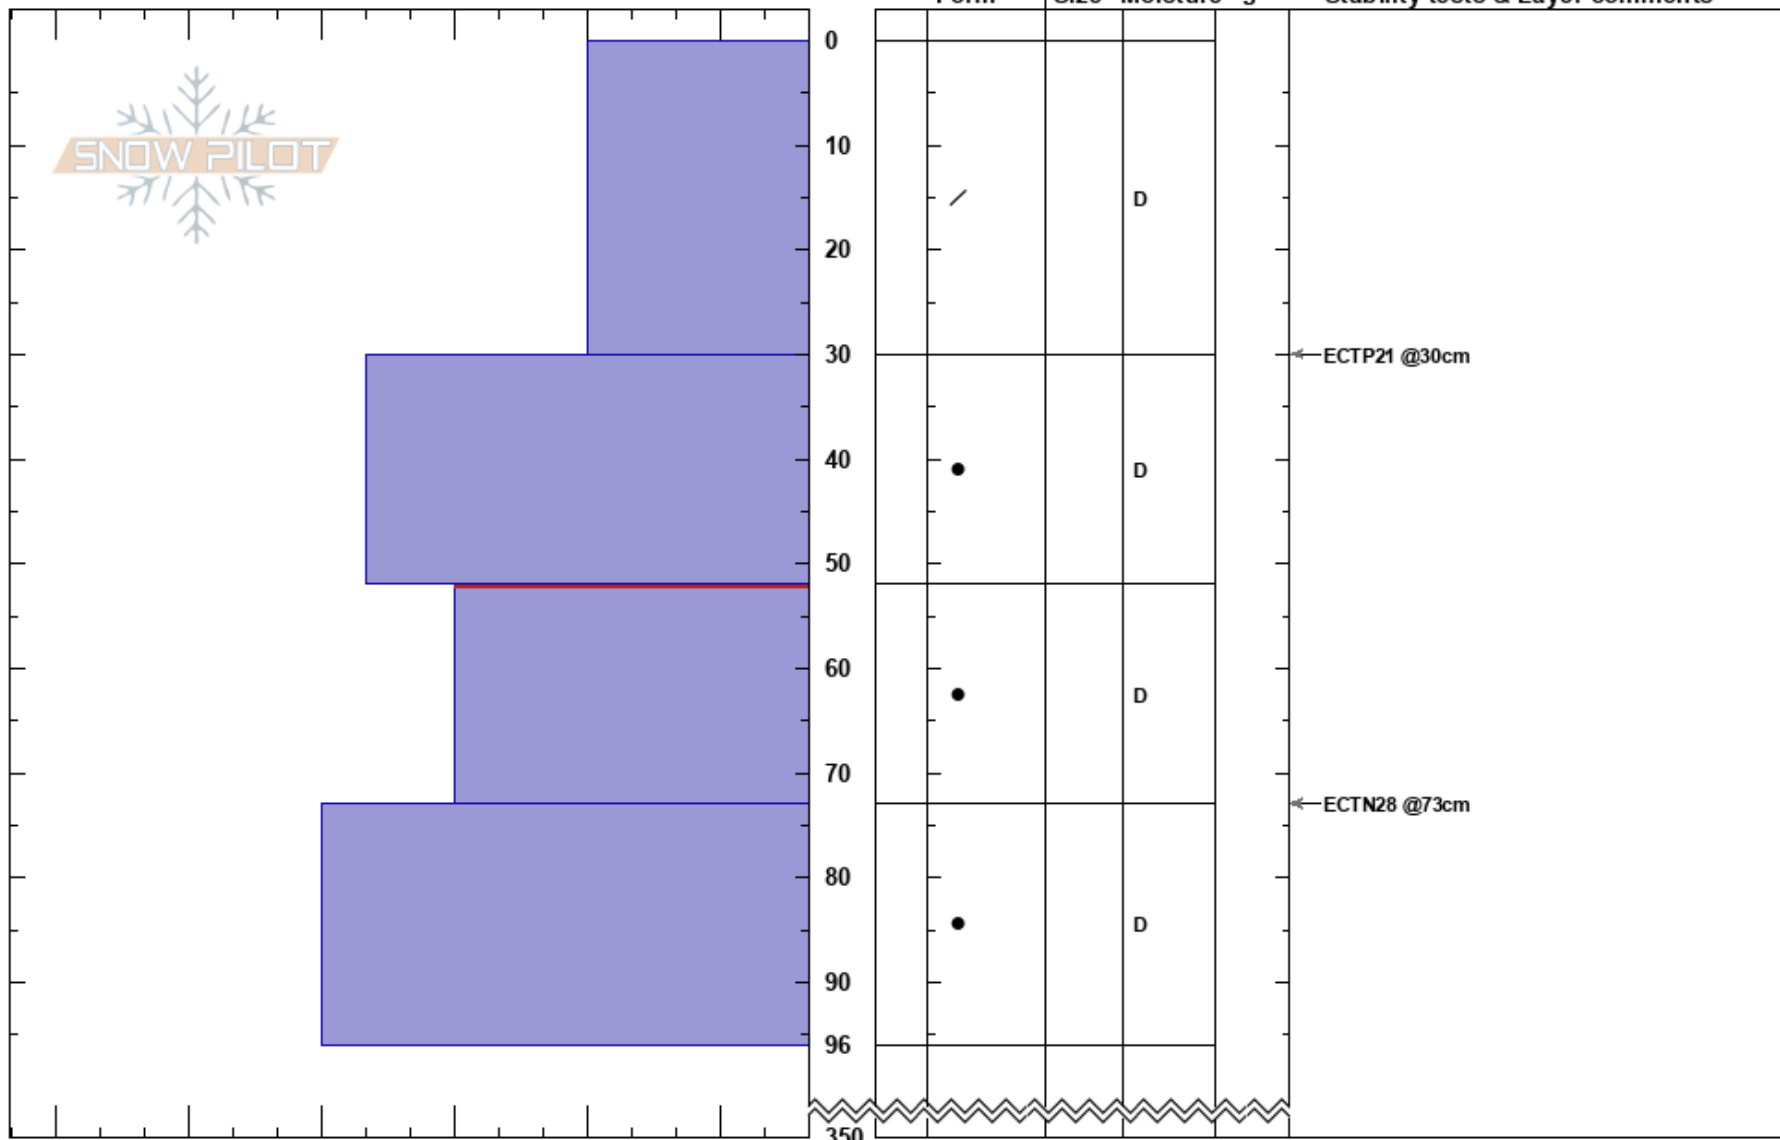

Läktaanhalt20170324
 Riksgänsen
 Sweden
 Elevation: 712 m
 Aspect: N
 Specifics:

Morgan Eriksson
 24/03/2017 - 11:00
 Co-ord:
 Slope Angle: 36°
 Wind Loading: previous

Stability: **HS:350**
 Air Temperature: **PF:25** 52-73cm:Problematic layer
 Sky Cover: FEW
 Precipitation: NO
 Wind: Calm

Notes: I K P 1F 4F F 350