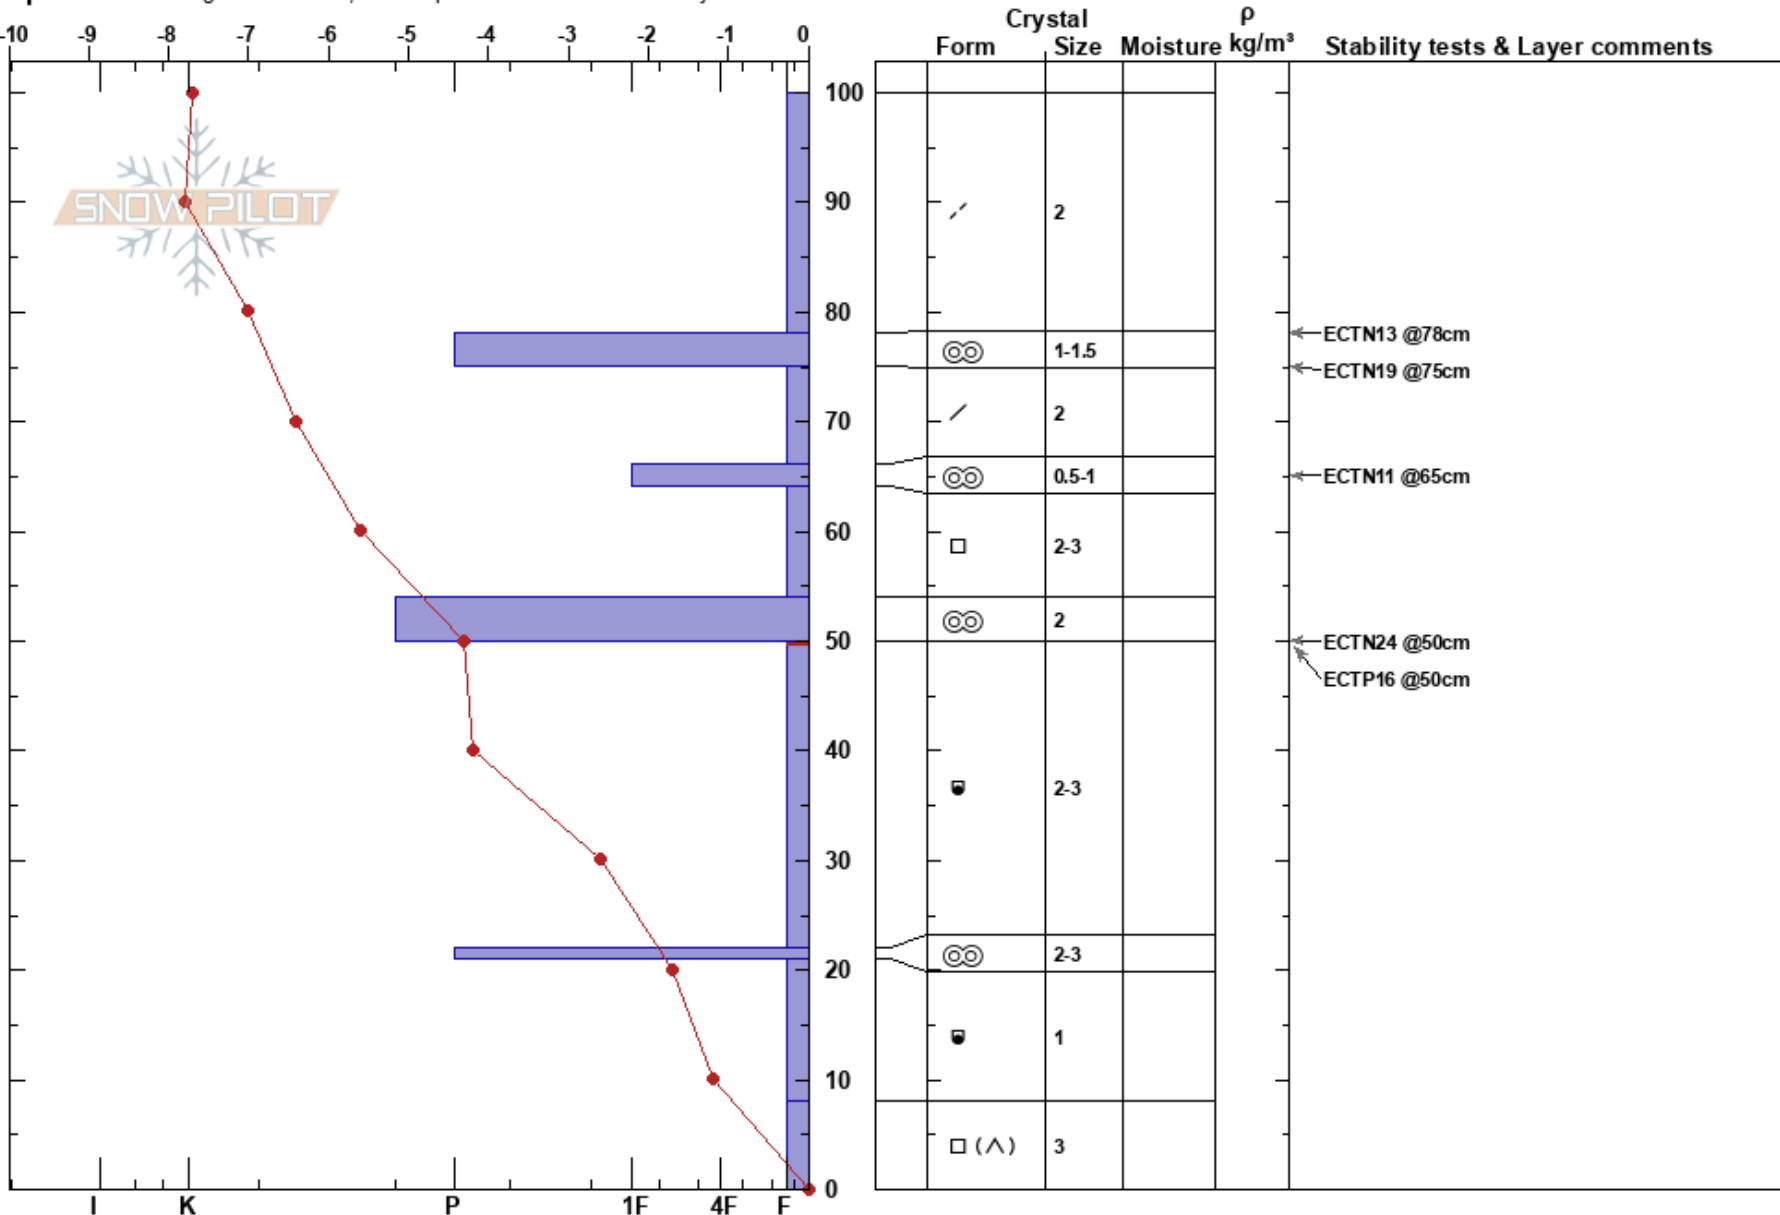

Y.C. Shoulder
 Madison Range-N
 MT
 Elevation: 9341 ft
 Aspect: 65°

Griffin Dittmar
 11/28/2020 - 2:52pm
 Co-ord: 45.23351N, -111.44735W
 Slope Angle: 23°
 Wind Loading: yes

Stability: **HS:100**
 Air Temperature: -5.7°C **PF:59** 50-22cm: Problematic layer
 Sky Cover: SCT **PS: 19**
 Precipitation: NO
 Wind: SW Calm

Specifics: Pit dug in a Ski Area; Pit is representative of backcountry

Notes: Pit dug in closed terrain by: Zach Scheunemann and Griffin Dittmar