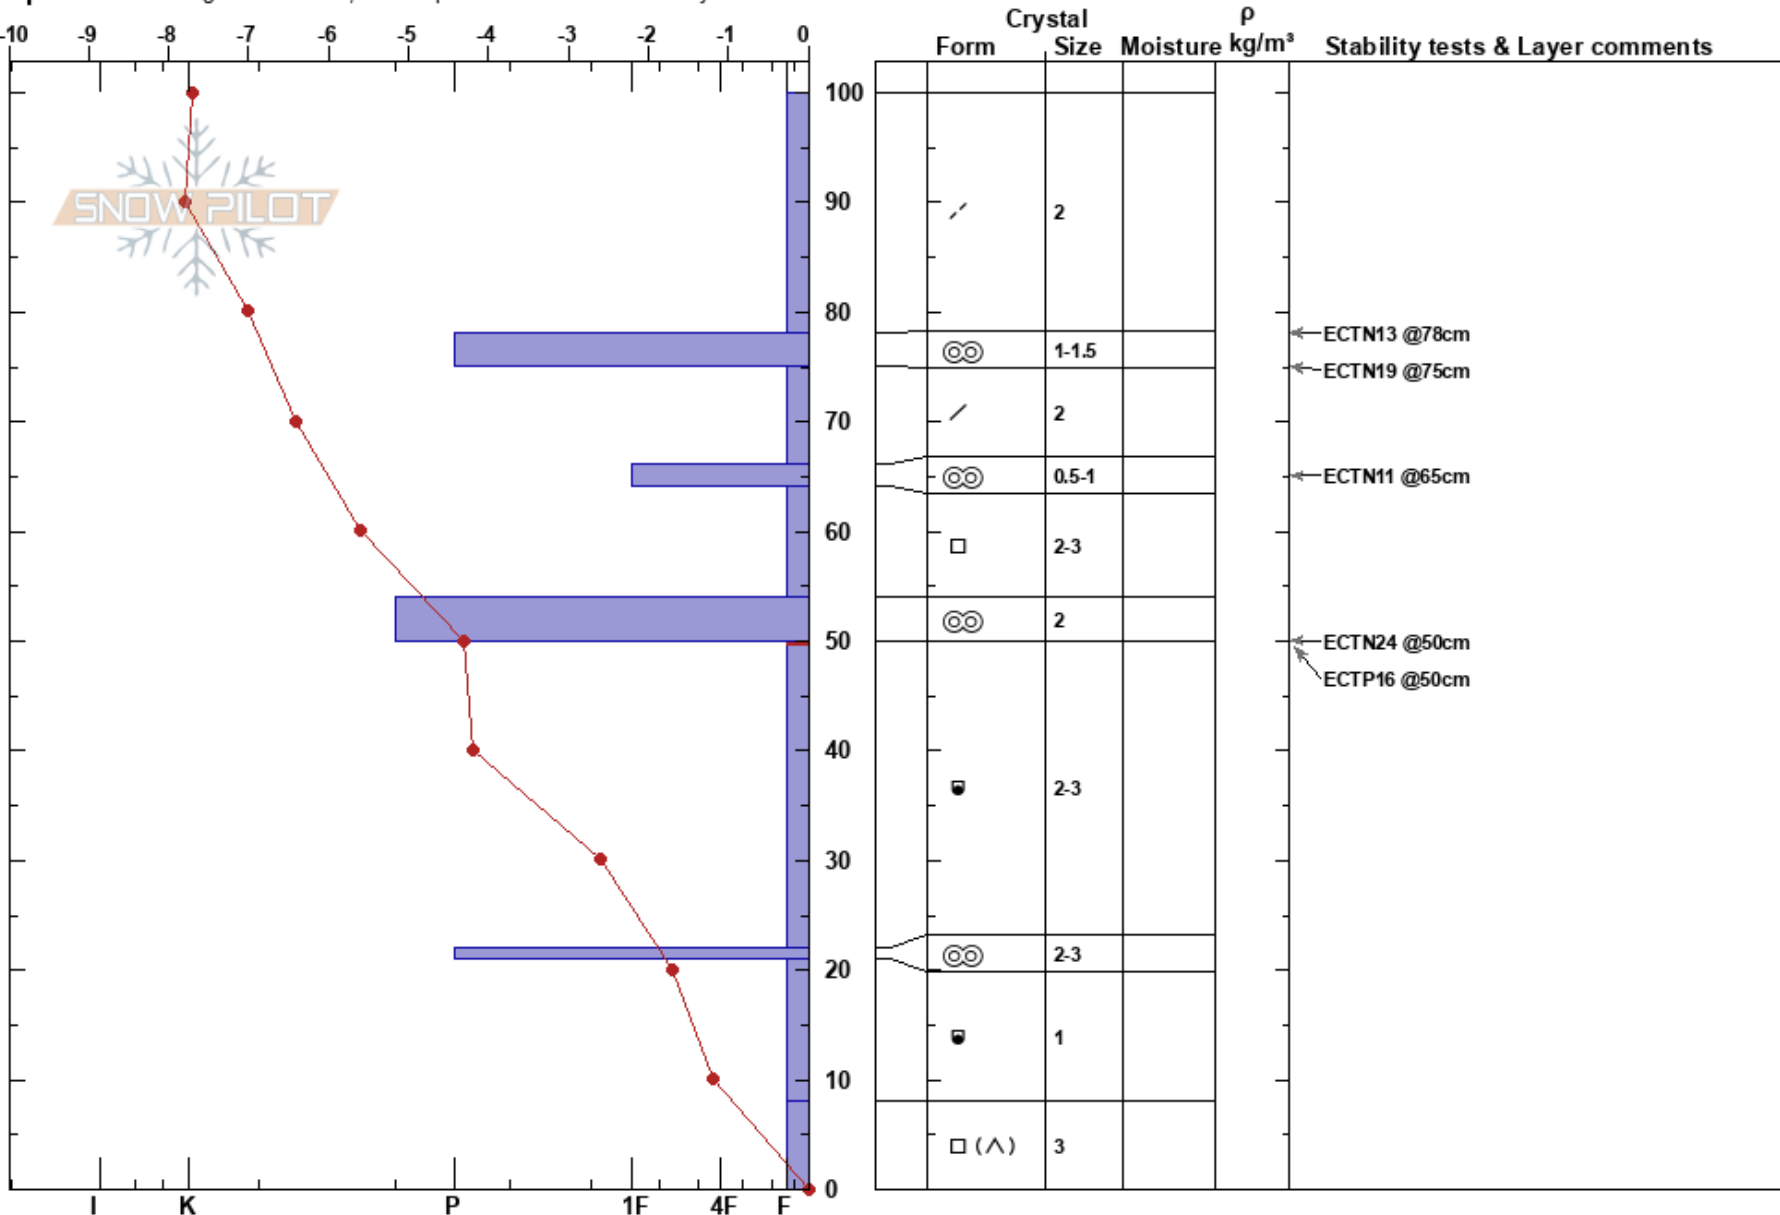

Y.C. Shoulder
 Madison Range-N
 MT
 Elevation: 9341 ft
 Aspect: 65°

Griffin Dittmar
 11/28/2020 - 2:52pm
 Co-ord: 45.23351N, -111.44735W
 Slope Angle: 23°
 Wind Loading: yes

Stability: **HS:100**
 Air Temperature: -5.7°C **PF:59** 50-22cm:Problematic layer
 Sky Cover: SCT **PS:19**
 Precipitation: NO
 Wind: SW Calm

Specifics: Pit dug in a Ski Area; Pit is representative of backcountry

Notes: Pit dug in closed terrain by: Zach Scheunemann and Griffin Dittmar