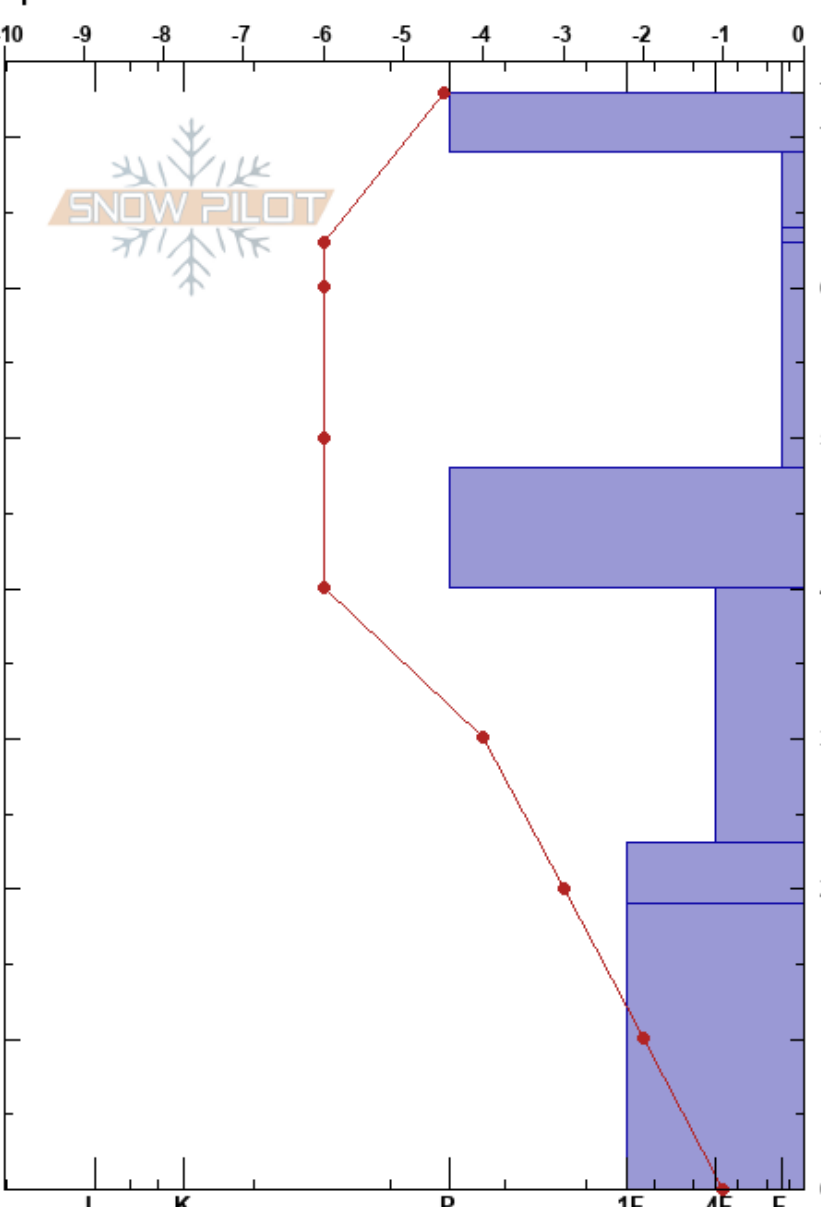

Barker Pass Road
 Lake Tahoe
 CA
 Elevation: 7450 ft
 Aspect: 350°
 Specifics:

David Miller
 11/30/2020 - 1:30pm
 Co-ord:
 Slope Angle: 34°
 Wind Loading:

Stability:
 Air Temperature: 5°C
 Sky Cover: FEW
 Precipitation: NO
 Wind: SW Light Breeze

HS:73
 PF:1
 Layer Notes:

Form	Crystal		Moisture	ρ kg/m ³	Stability tests & Layer comments
	Size				
☉☉					
•	0.3-1		D		
□	0.5-2		D		
∇	0.5-1.5		D		
□	0.5-1.5		D		
=			D		
⊖	0.5-1		D		
☉☉			D		
⊖	0.5-1		D		