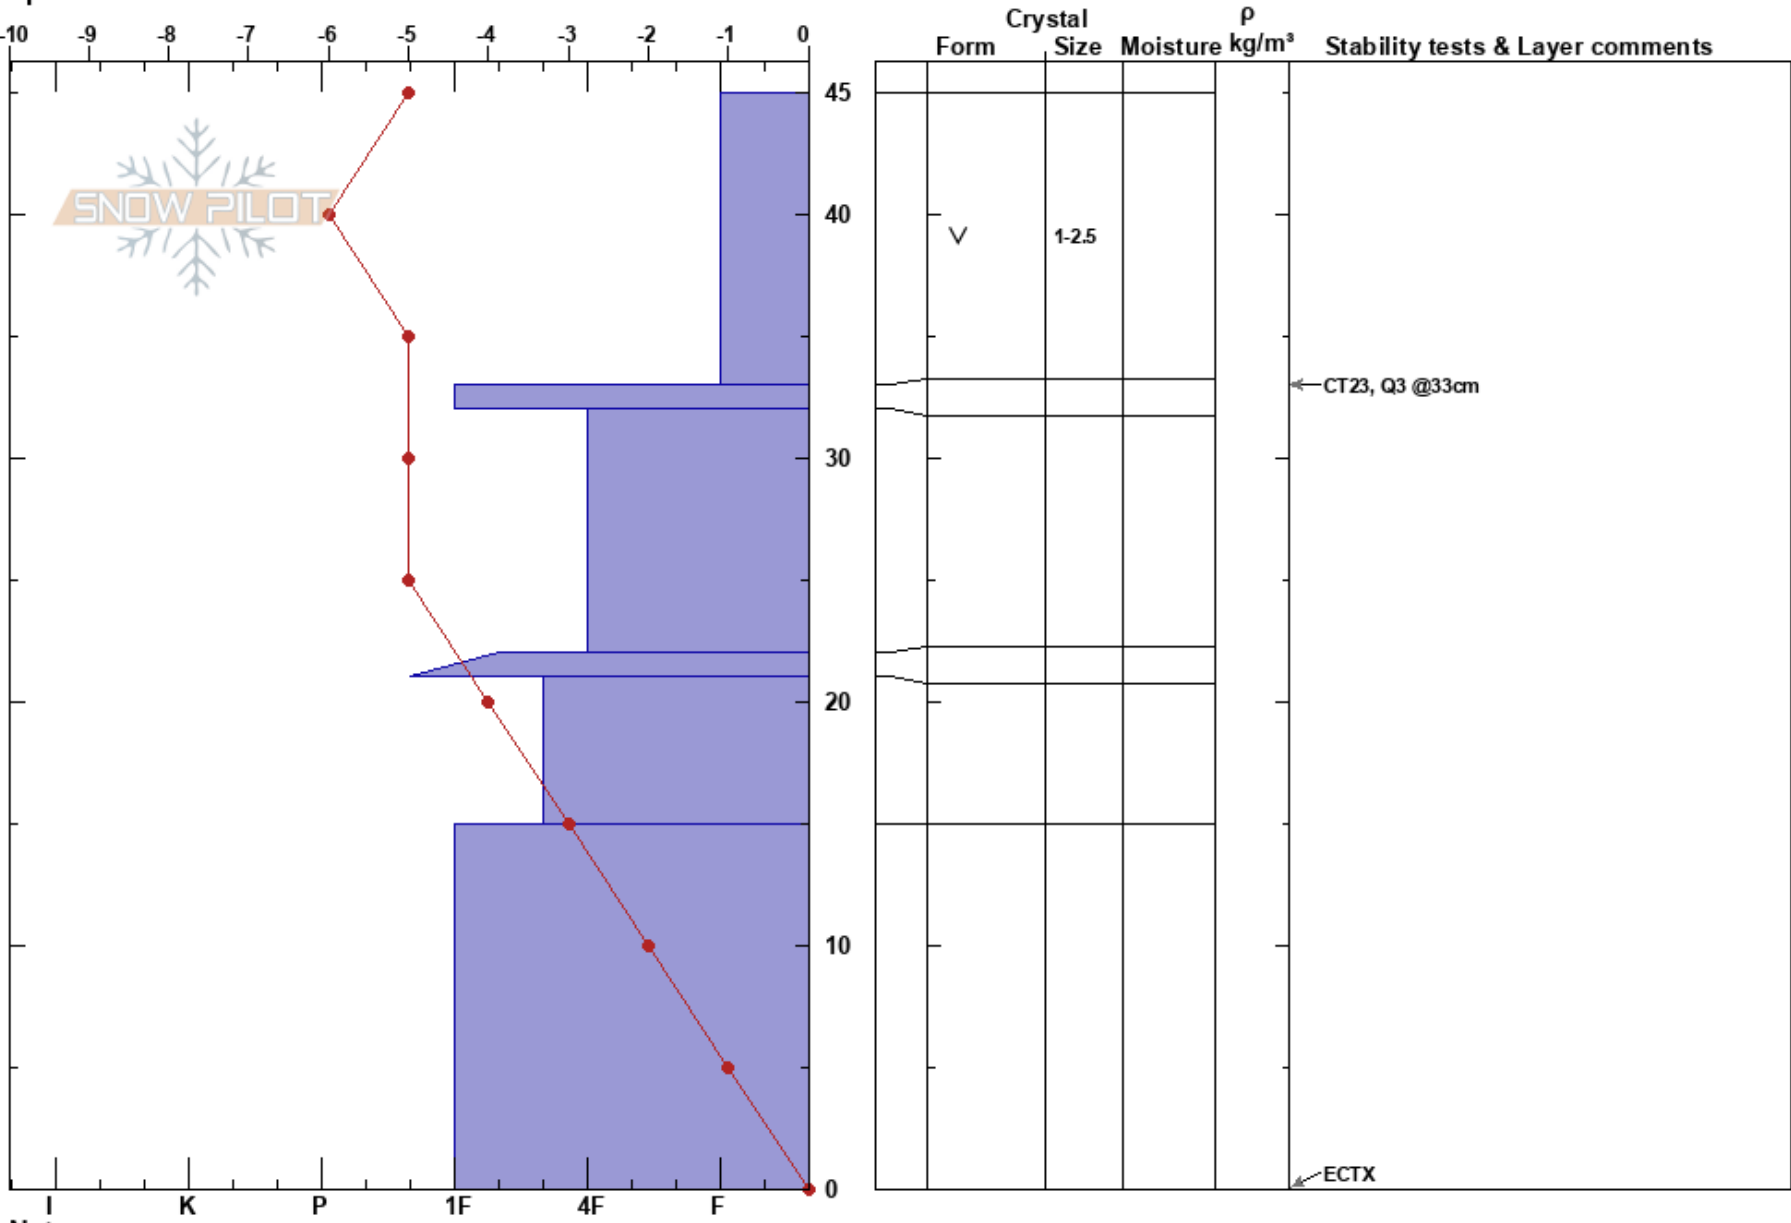

Powerline Ridge
 Wellsville
 UT
 Elevation: 9112 ft
 Aspect: NE
 Specifics:

Joseph Manship
 11/30/2020 - 2:30pm
 Co-ord: 40.60452N, -111.65415W
 Slope Angle: 11°
 Wind Loading: no

Stability:
 Air Temperature: 1°C
 Sky Cover: CLR
 Precipitation: NO
 Wind: Calm

HS:45
 Layer Notes:
 45-33cm: Problematic layer

Notes: