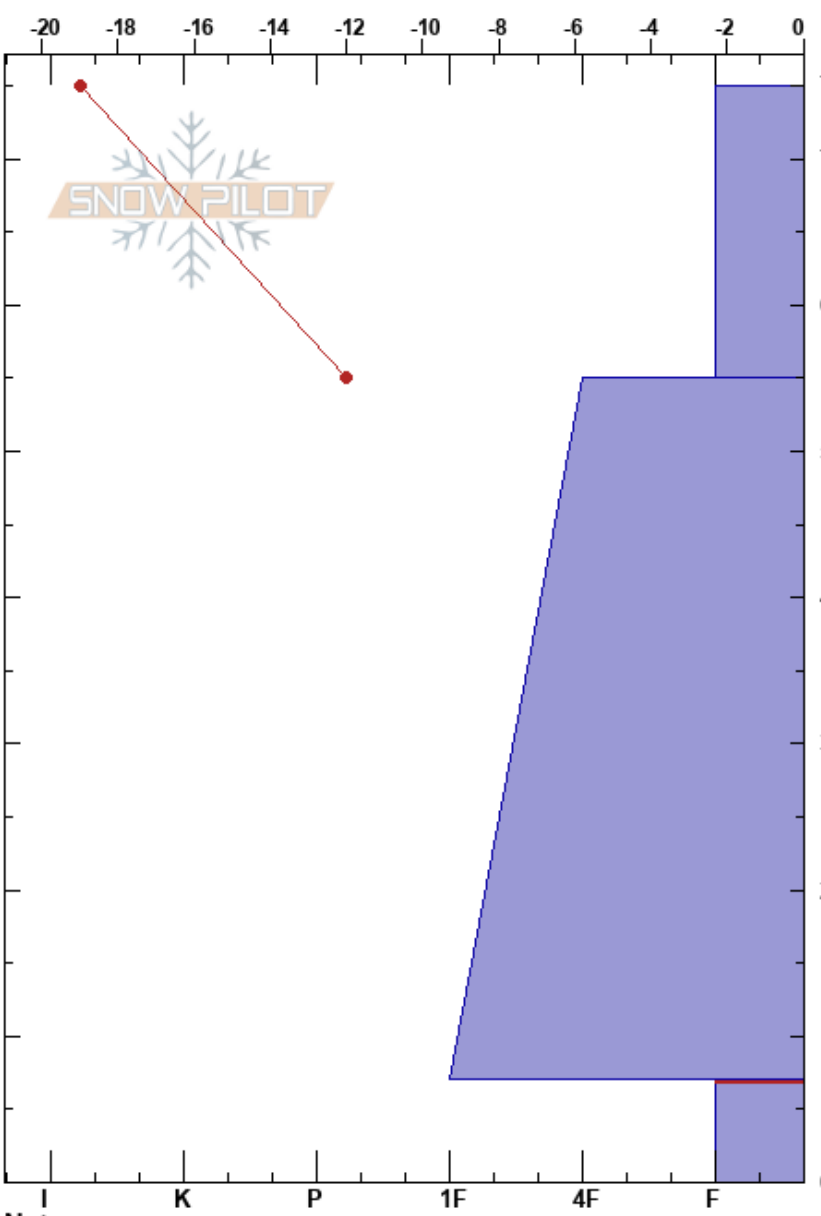

Mount Justice Ridge  
 Marble  
 CO  
 Elevation: 11387 ft  
 Aspect: N

Sean Smollen  
 11/30/2020 - 1:40pm  
 Co-ord: 13S 311924W 4320943N  
 Slope Angle: 25°  
 Wind Loading: no

Stability: **HS:75**  
 Air Temperature: -8°C  
 Sky Cover: CLR  
 Precipitation: NO  
 Wind: NW Light Breeze

Layer Notes:  
 7-0cm: Problematic layer

Specifics: Ski tracks on slope; We skied slope

Form	Crystal		$\rho$ kg/m <sup>3</sup>	Stability tests & Layer comments
	Size	Moisture		
(□)	0.3-0.5			
⊖	0.5			
^	2			← CT15, SC @7cm ← ECTP13 @7cm ← ECTP18 @7cm