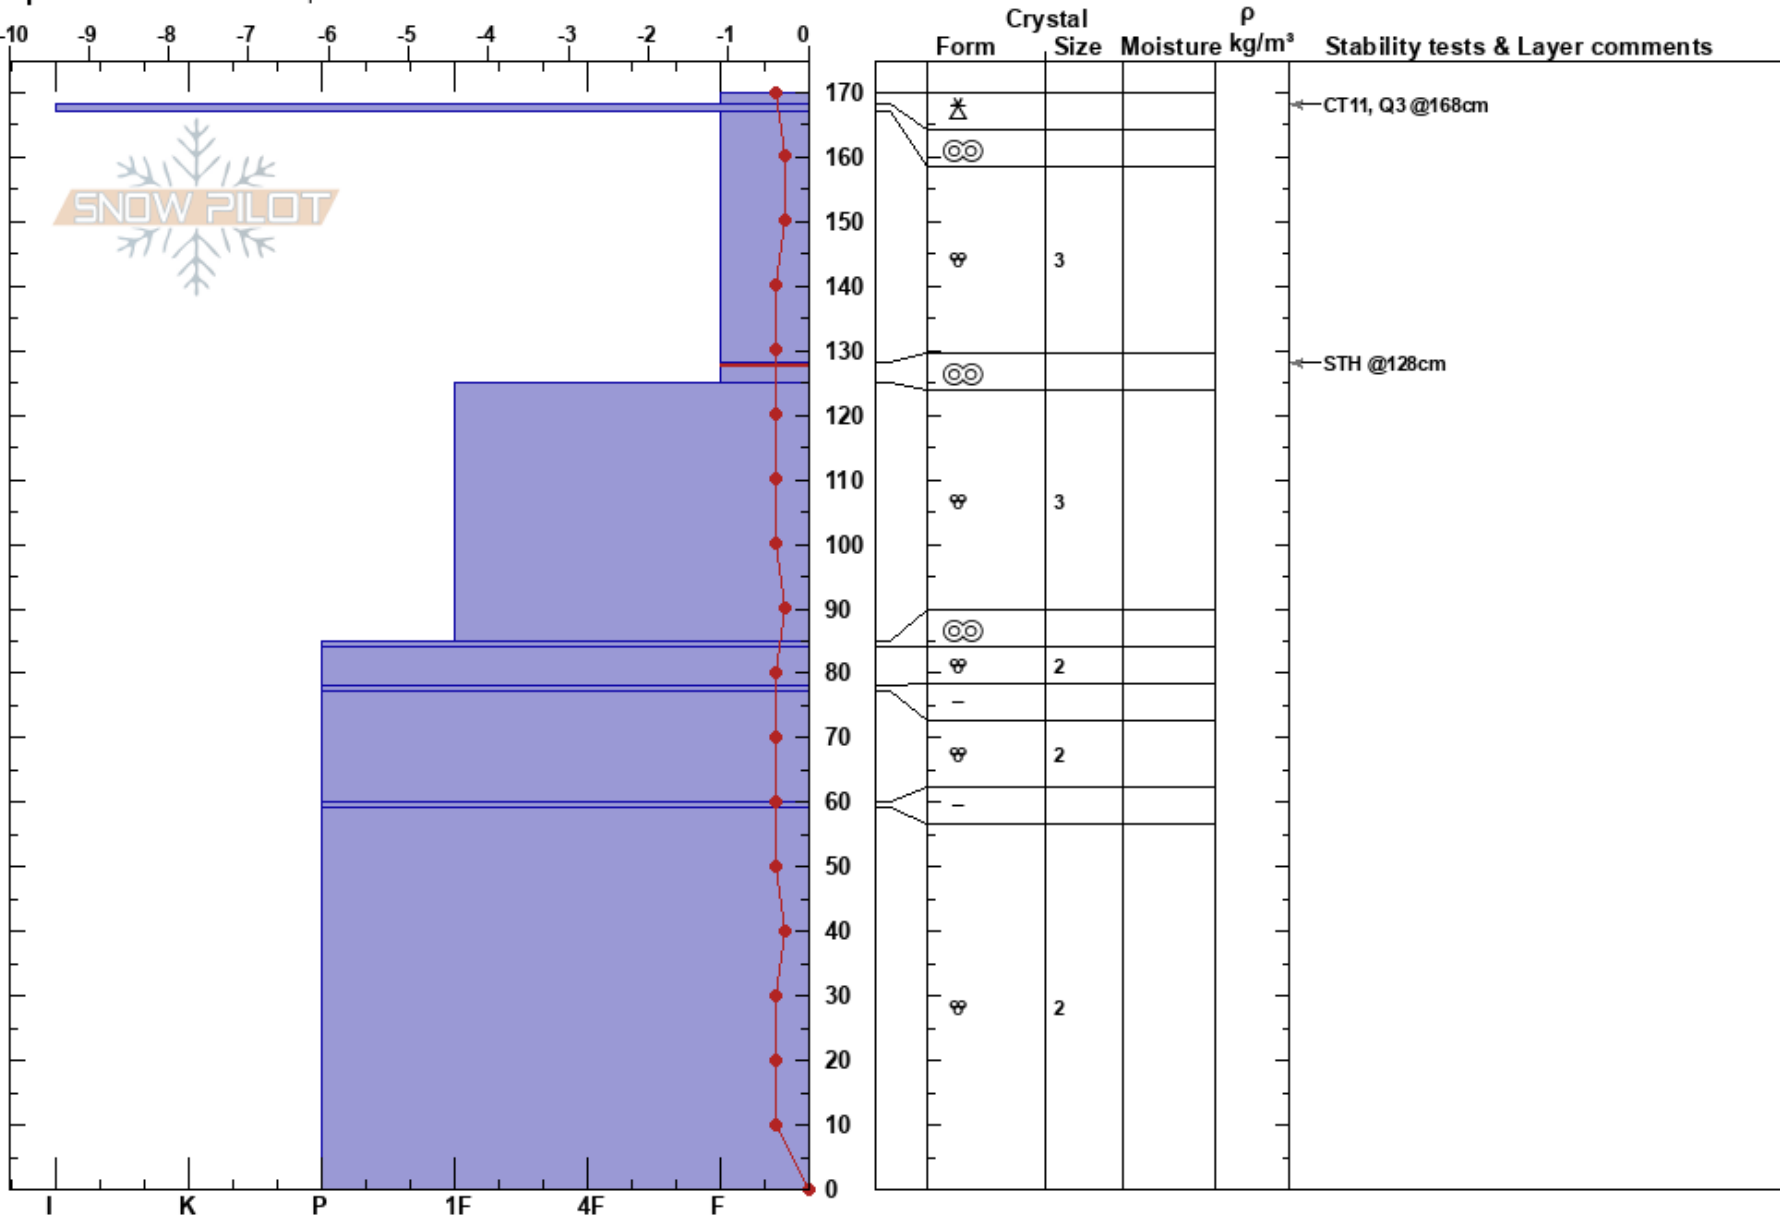

Avalanche Hill  
 Bitterroot  
 ID  
 Elevation: 5500 ft  
 Aspect: 140°

Melissa Hendrickson  
 03/23/2017 - 10:40am  
 Co-ord: 47.48555N, -116.11796W  
 Slope Angle: 34°  
 Wind Loading: no

Stability: Good  
 Air Temperature: -2.2°C  
 Sky Cover: OVC  
 Precipitation: NO  
 Wind: SW Light Breeze

HS:170

PS: 4 128-125cm:Problematic layer

Specifics: Ski tracks on slope

**Notes:** The cold temperatures at night have been just enough to keep the higher altitude snowpack locked up. Solar aspects are warming up during the day but not enough to increase the avalanche concerns. Sunny days or warmer temperatures could change that quickly. Pack is at the tipping point.