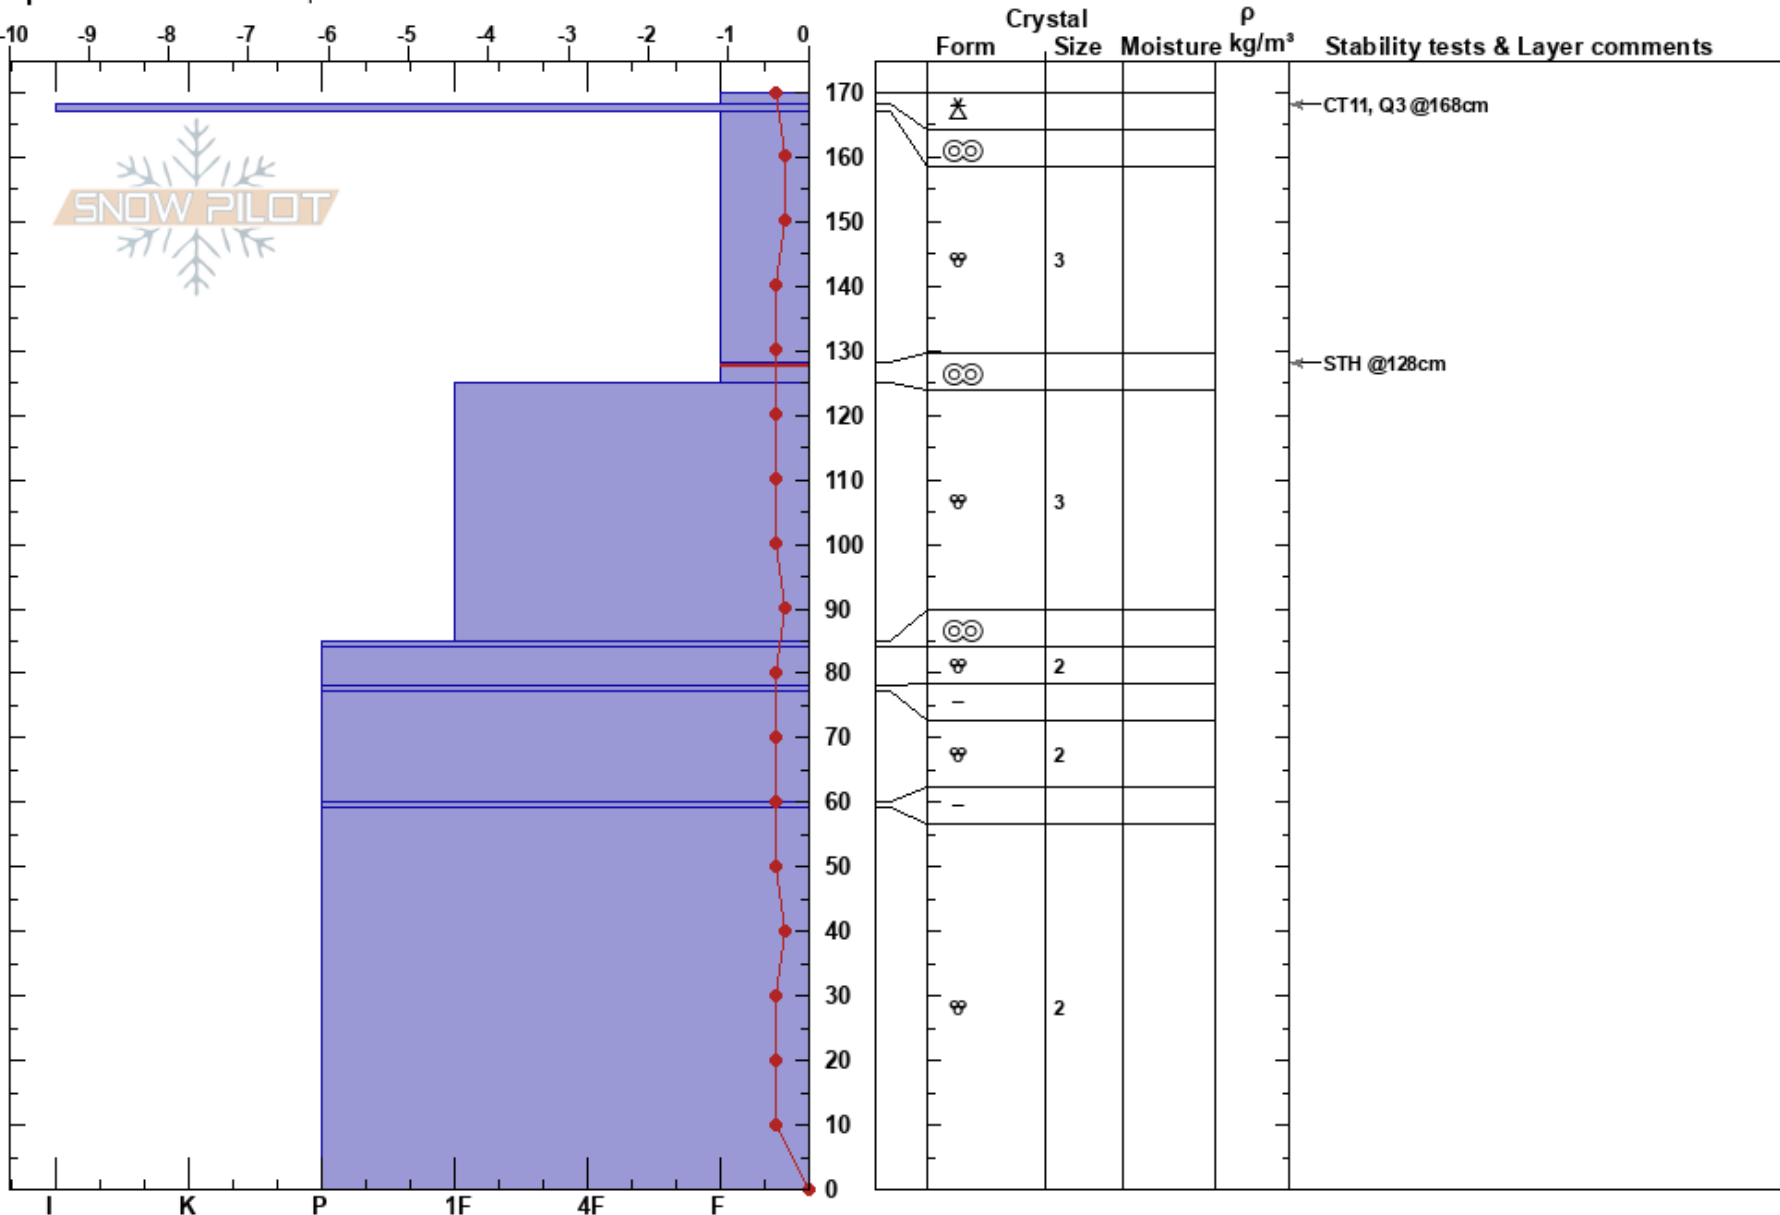

Avalanche Hill
 Bitterroot
 ID
 Elevation: 5500 ft
 Aspect: 140°

Melissa Hendrickson
 03/23/2017 - 10:40am
 Co-ord: 47.48555N, -116.11796W
 Slope Angle: 34°
 Wind Loading: no

Stability: Good HS:170
 Air Temperature: -2.2°C PS: 4 128-125cm:Problematic layer
 Sky Cover: OVC
 Precipitation: NO
 Wind: SW Light Breeze

Specifics: Ski tracks on slope

Notes: The cold temperatures at night have been just enough to keep the higher altitude snowpack locked up. Solar aspects are warming up during the day but not enough to increase the avalanche concerns. Sunny days or warmer temperatures could change that quickly. Pack is at the tipping point.