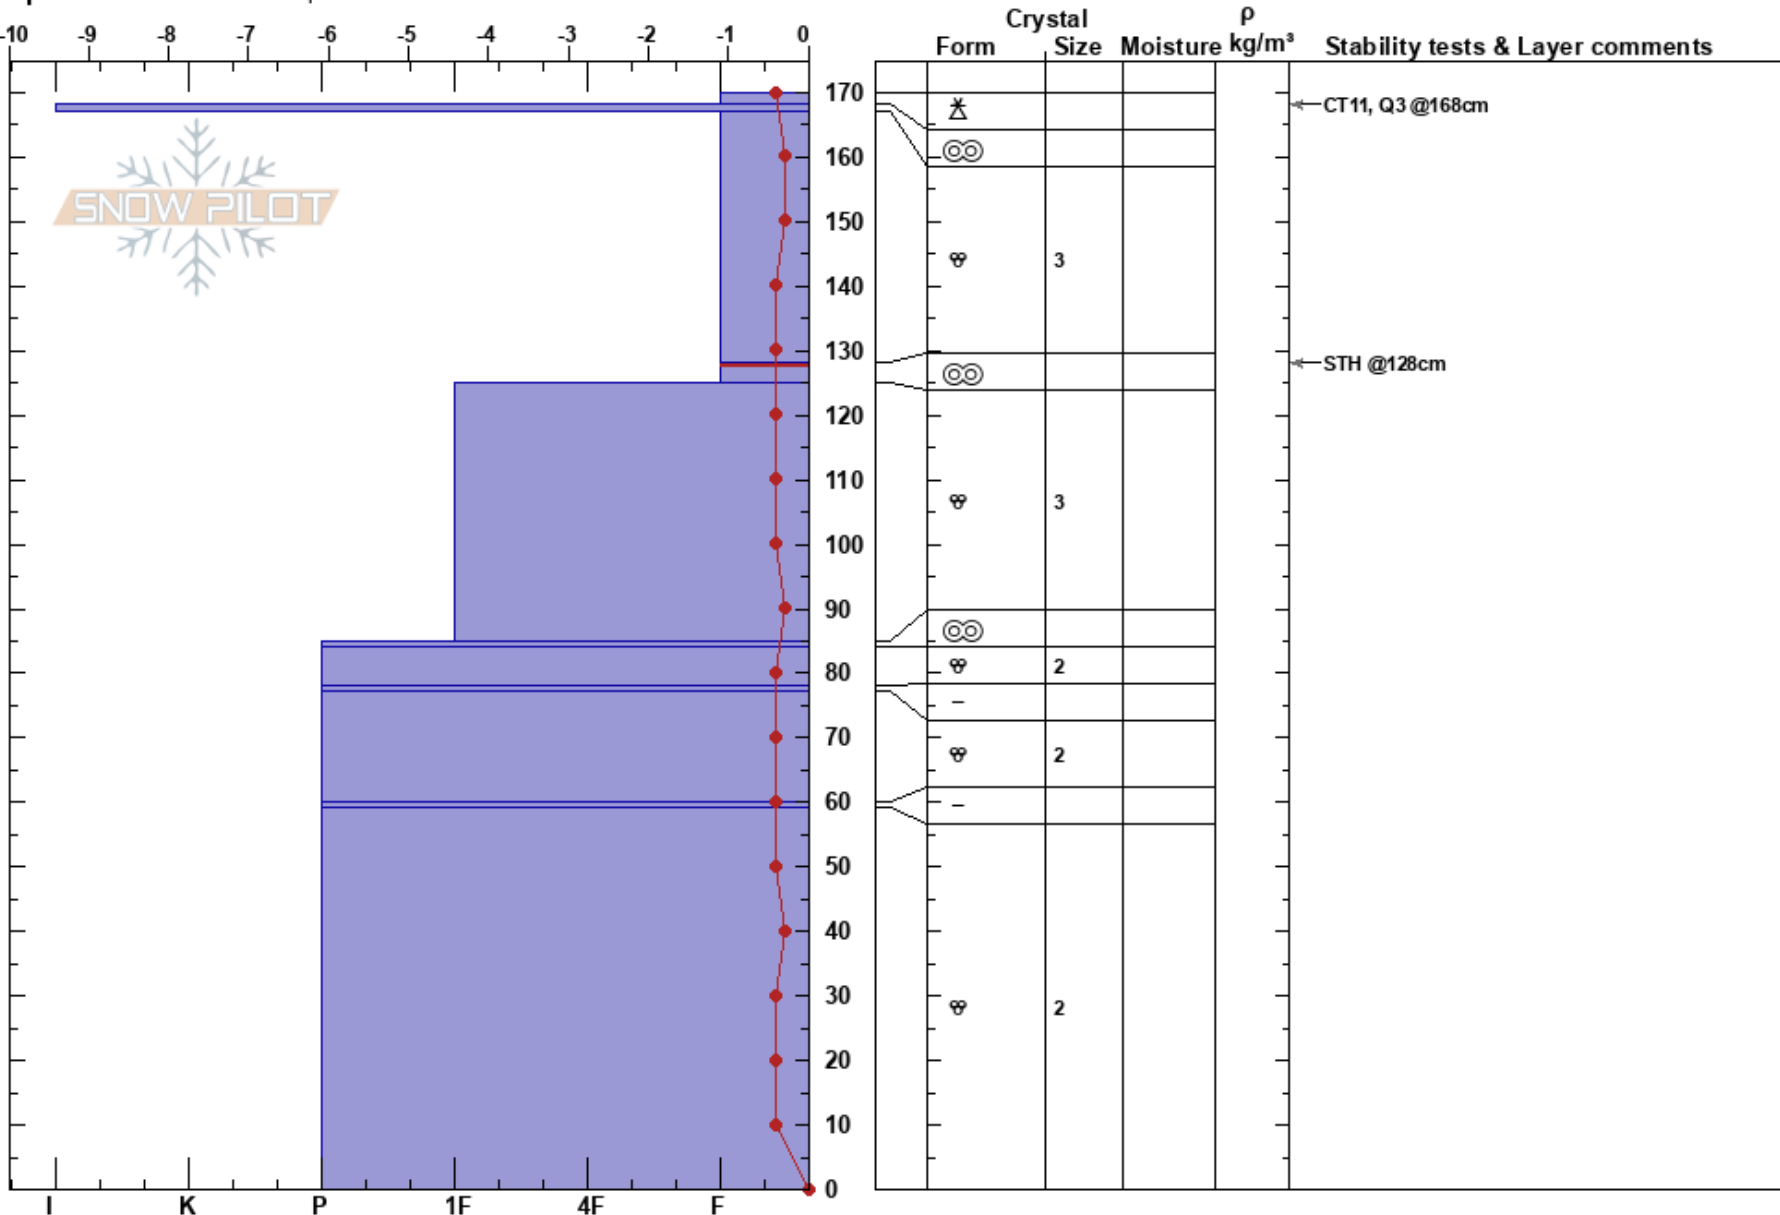

Avalanche Hill
 Bitterroot
 ID
 Elevation: 5500 ft
 Aspect: 140°

Melissa Hendrickson
 03/23/2017 - 10:40am
 Co-ord: 47.48555N, -116.11796W
 Slope Angle: 34°
 Wind Loading: no

Stability: Good
 Air Temperature: -2.2°C
 Sky Cover: OVC
 Precipitation: NO
 Wind: SW Light Breeze

HS:170
 PS: 4
 128-125cm: Problematic layer

Specifics: Ski tracks on slope

Notes: The cold temperatures at night have been just enough to keep the higher altitude snowpack locked up. Solar aspects are warming up during the day but not enough to increase the avalanche concerns. Sunny days or warmer temperatures could change that quickly. Pack is at the tipping point.