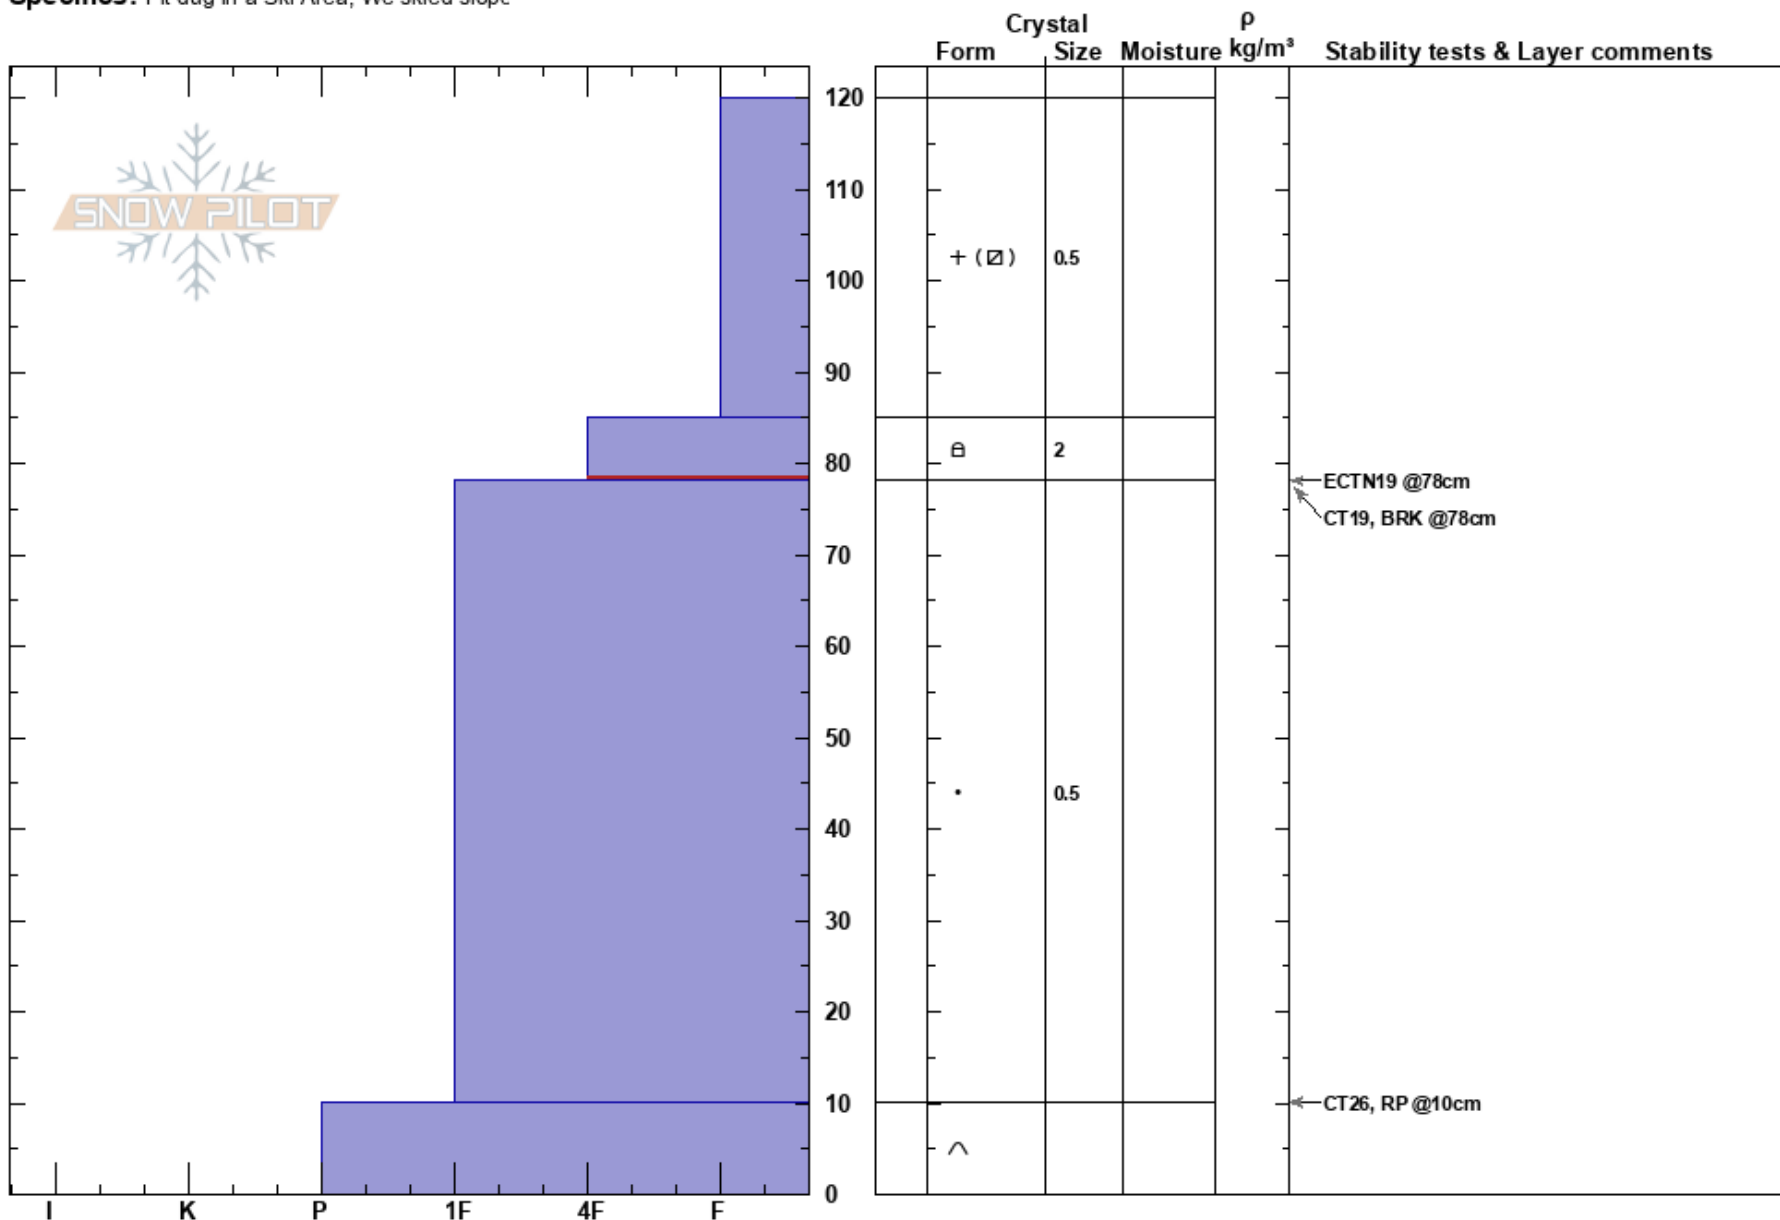

Casper Cave Chute  
 Teton Range  
 WY  
 Elevation: 9024 ft  
 Aspect: NE  
 Specifics: Pit dug in a Ski Area; We skied slope

Josh Pope  
 11/29/2020 - 10:00am  
 Co-ord: 43.60265N, -110.85176E  
 Slope Angle: 38°  
 Wind Loading: no

Stability: Good  
 Air Temperature:  
 Sky Cover: CLR  
 Precipitation: NO  
 Wind: SE Calm

HS:120  
 PF:40 85-78cm:Problematic layer  
 PS:20

Notes: Pit dug with Nate Fuller in terrain that is closed to the public; skiers right side of Casper Bowl.