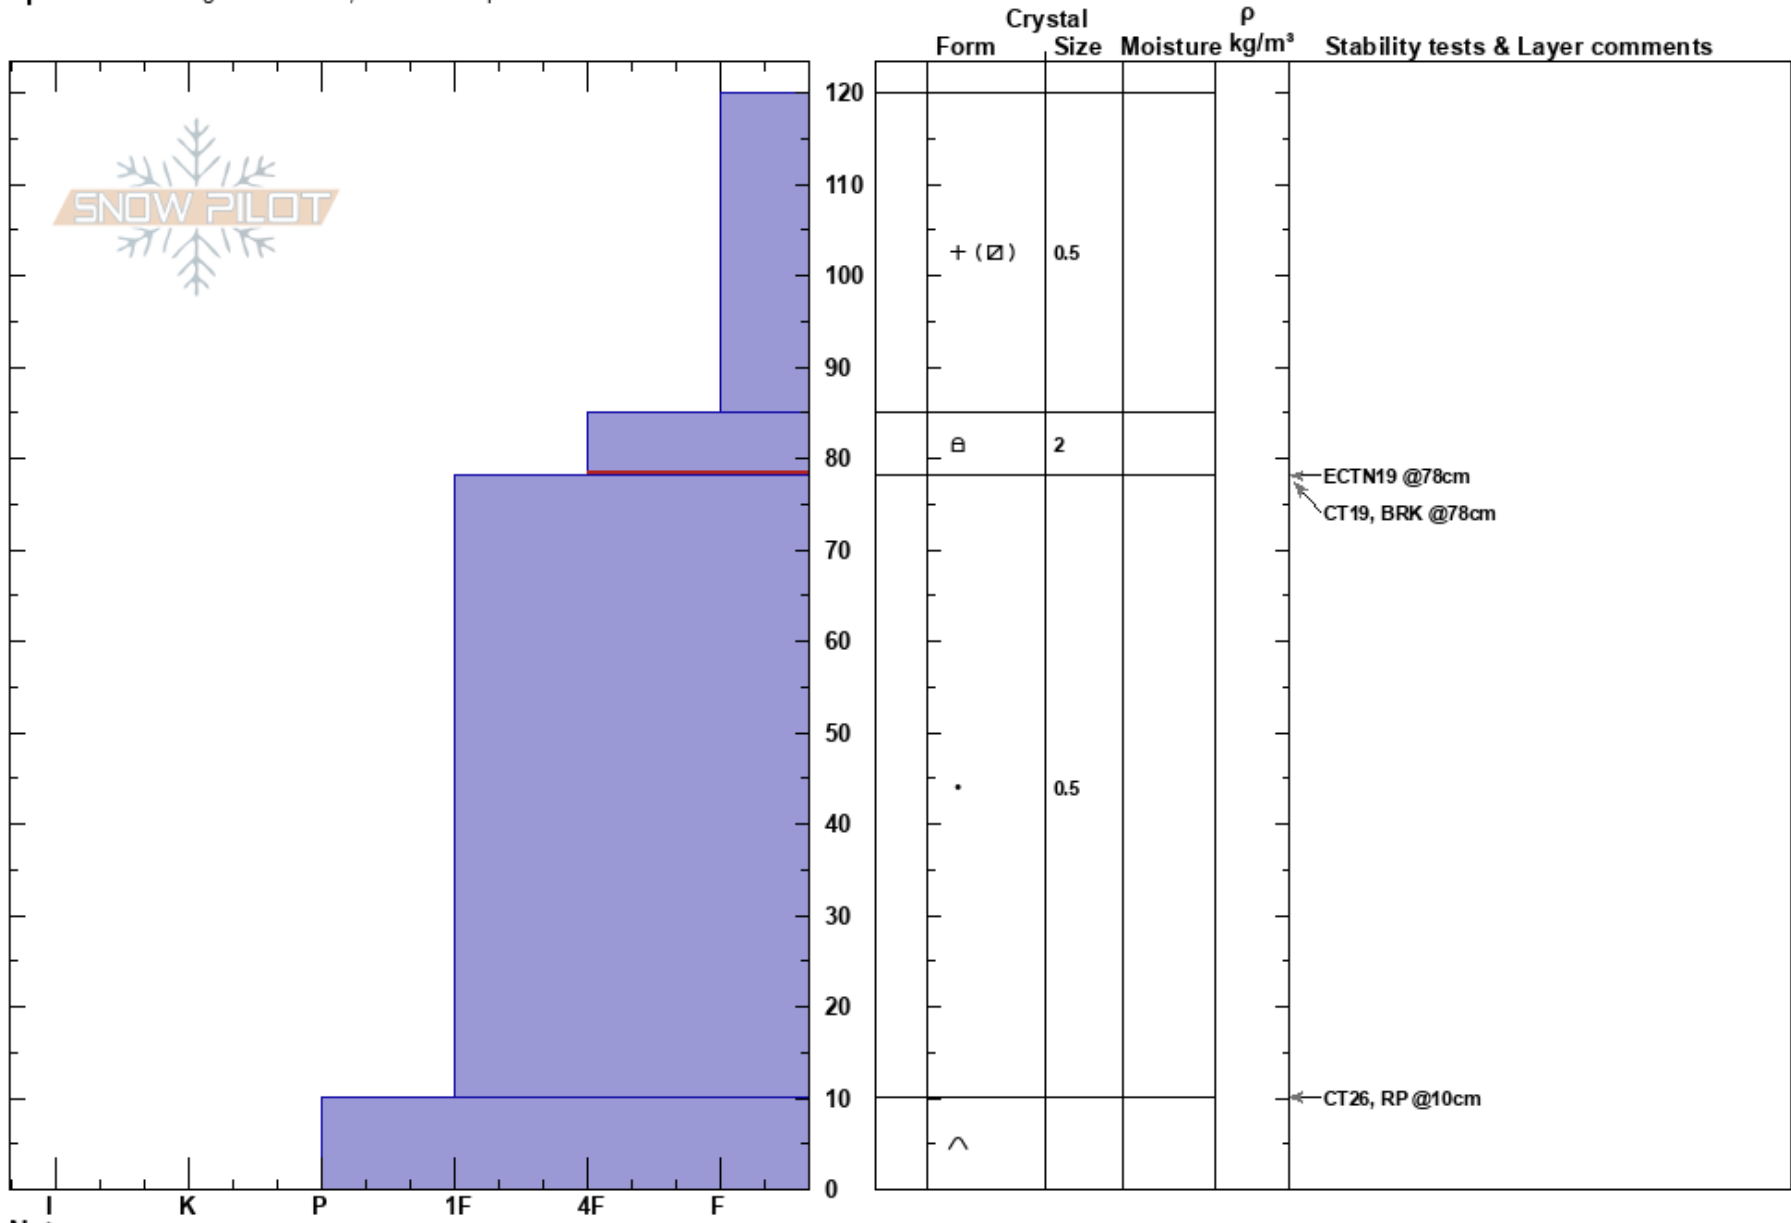

Casper Cave Chute  
 Teton Range  
 WY  
 Elevation: 9024 ft  
 Aspect: NE  
 Specifics: Pit dug in a Ski Area; We skied slope

Josh Pope  
 11/29/2020 - 10:00am  
 Co-ord: 43.60265N, -110.85176E  
 Slope Angle: 38°  
 Wind Loading: no

Stability: Good  
 Air Temperature:  
 Sky Cover: CLR  
 Precipitation: NO  
 Wind: SE Calm

HS:120  
 PF:40 85-78cm:Problematic layer  
 PS:20

Notes: Pit dug with Nate Fuller in terrain that is closed to the public; skiers right side of Casper Bowl.