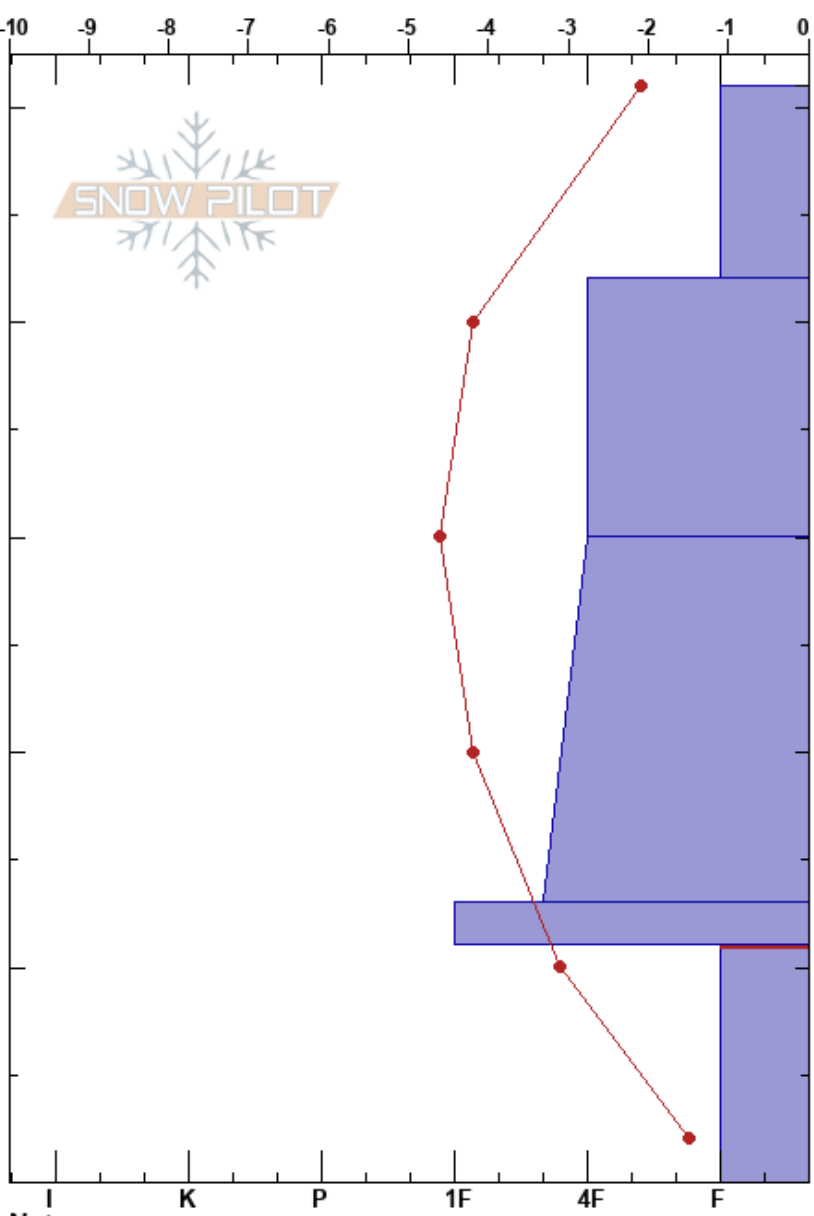

North Rim  
 Vail/Summit County  
 CO  
 Elevation: 11062 ft  
 Aspect:

Kerry Kuntz  
 11/23/2020 - 1:00pm  
 Co-ord: 39.60698N, -106.35742W  
 Slope Angle:  
 Wind Loading:

Stability: **HS:51**  
 Air Temperature: 0°C **PF:50** 11-0cm:Problematic layer  
 Sky Cover: BKN **PS:20**  
 Precipitation: NO  
 Wind: Calm

**Specifics:** Pit dug in a Ski Area; Pit is representative of backcountry

Form	Crystal		$\rho$ kg/m <sup>3</sup>	Stability tests & Layer comments
	Size	Moisture		
+	1.5			
.	0.5			
.	0.3-0.5			
⊙				← ECTN18 @11cm
□	1-2			← CT14, Q3 @10cm