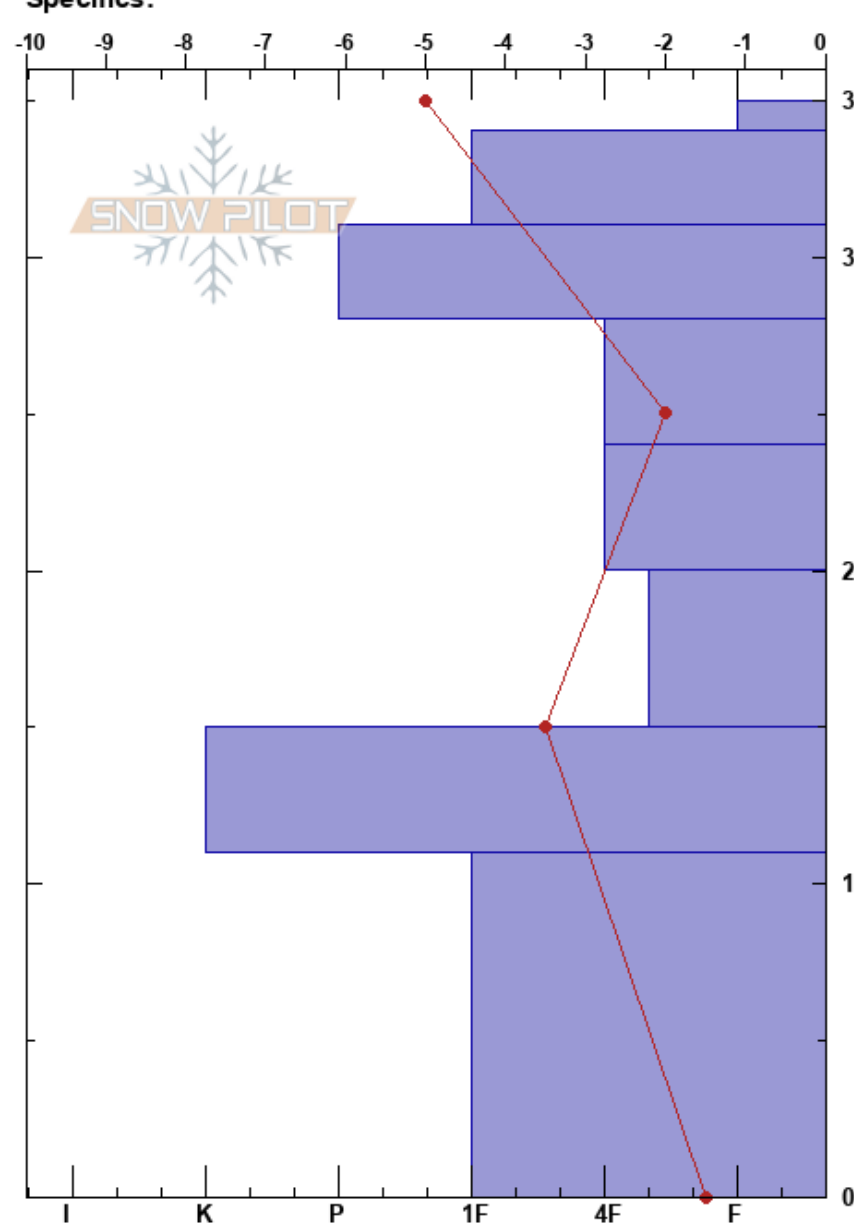

avy bowl 20201128
 Teton Range
 WY
 Elevation: 9000 ft
 Aspect: 200°
 Specifics:

Fred Most
 11/28/2020 - 10:18am
 Co-ord:
 Slope Angle: 33°
 Wind Loading: no

Stability:
 Air Temperature: -1°C
 Sky Cover: CLR
 Precipitation: NO
 Wind: SW Calm

Layer Notes:

HS:35
 PF:20
 PS:10

Form	Crystal Size	Moisture	ρ kg/m ³	Stability tests & Layer comments
∇				
∇	1-3			
∅ (/)	(1)			
⊙				← ECTN10 @28cm
□	1			← ECTN14 @24cm
⊙				
/ (□)	1(1)			
⊙				← ECTN20 @11cm
∩	1	M		