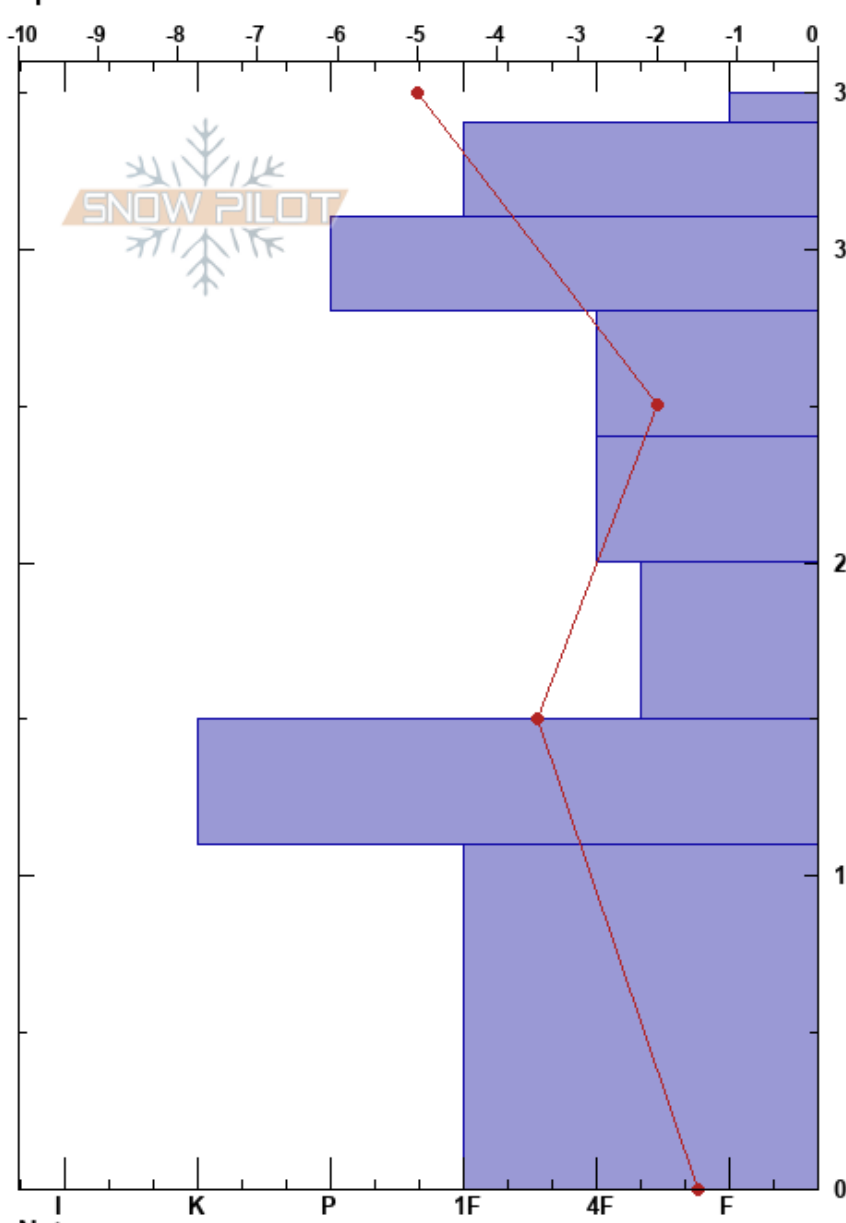

avy bowl 20201128
 Teton Range
 WY
 Elevation: 9000 ft
 Aspect: 200°
 Specifics:

Fred Most
 11/28/2020 - 10:18am
 Co-ord:
 Slope Angle: 33°
 Wind Loading: no

Stability:
 Air Temperature: -1°C
 Sky Cover: CLR
 Precipitation: NO
 Wind: SW Calm

Layer Notes:

Form	Crystal		Moisture	ρ kg/m ³	Stability tests & Layer comments
	Size				
∇					
∇	1-3				
∅ (/)	(1)				
⊙ ⊙					← ECTN10 @ 28cm
□	1				← ECTN14 @ 24cm
⊙ ⊙					
/ (□)	1(1)				
⊙ ⊙					← ECTN20 @ 11cm
⊖	1	M			