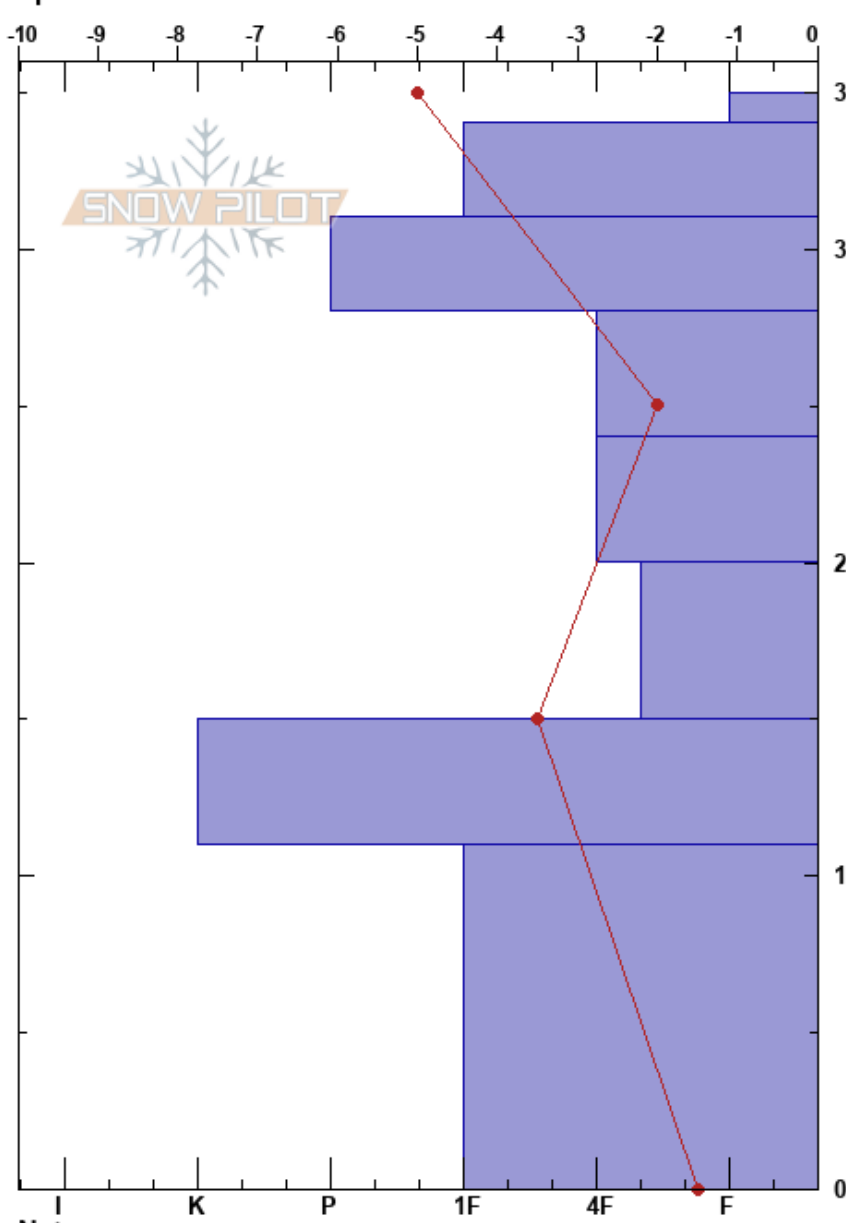

avy bowl 20201128  
 Teton Range  
 WY  
 Elevation: 9000 ft  
 Aspect: 200°  
 Specifics:

Fred Most  
 11/28/2020 - 10:18am  
 Co-ord:  
 Slope Angle: 33°  
 Wind Loading: no

Stability:  
 Air Temperature: -1°C  
 Sky Cover: CLR  
 Precipitation: NO  
 Wind: SW Calm

Layer Notes:

Form	Crystal		Moisture	$\rho$ kg/m <sup>3</sup>	Stability tests & Layer comments
	Size				
∇					
∇	1-3				
∅ ( / )	(1)				
⊙					← ECTN10 @28cm
□	1				← ECTN14 @24cm
⊙					
/ ( □ )	1(1)				
⊙					← ECTN20 @11cm
∩	1	M			