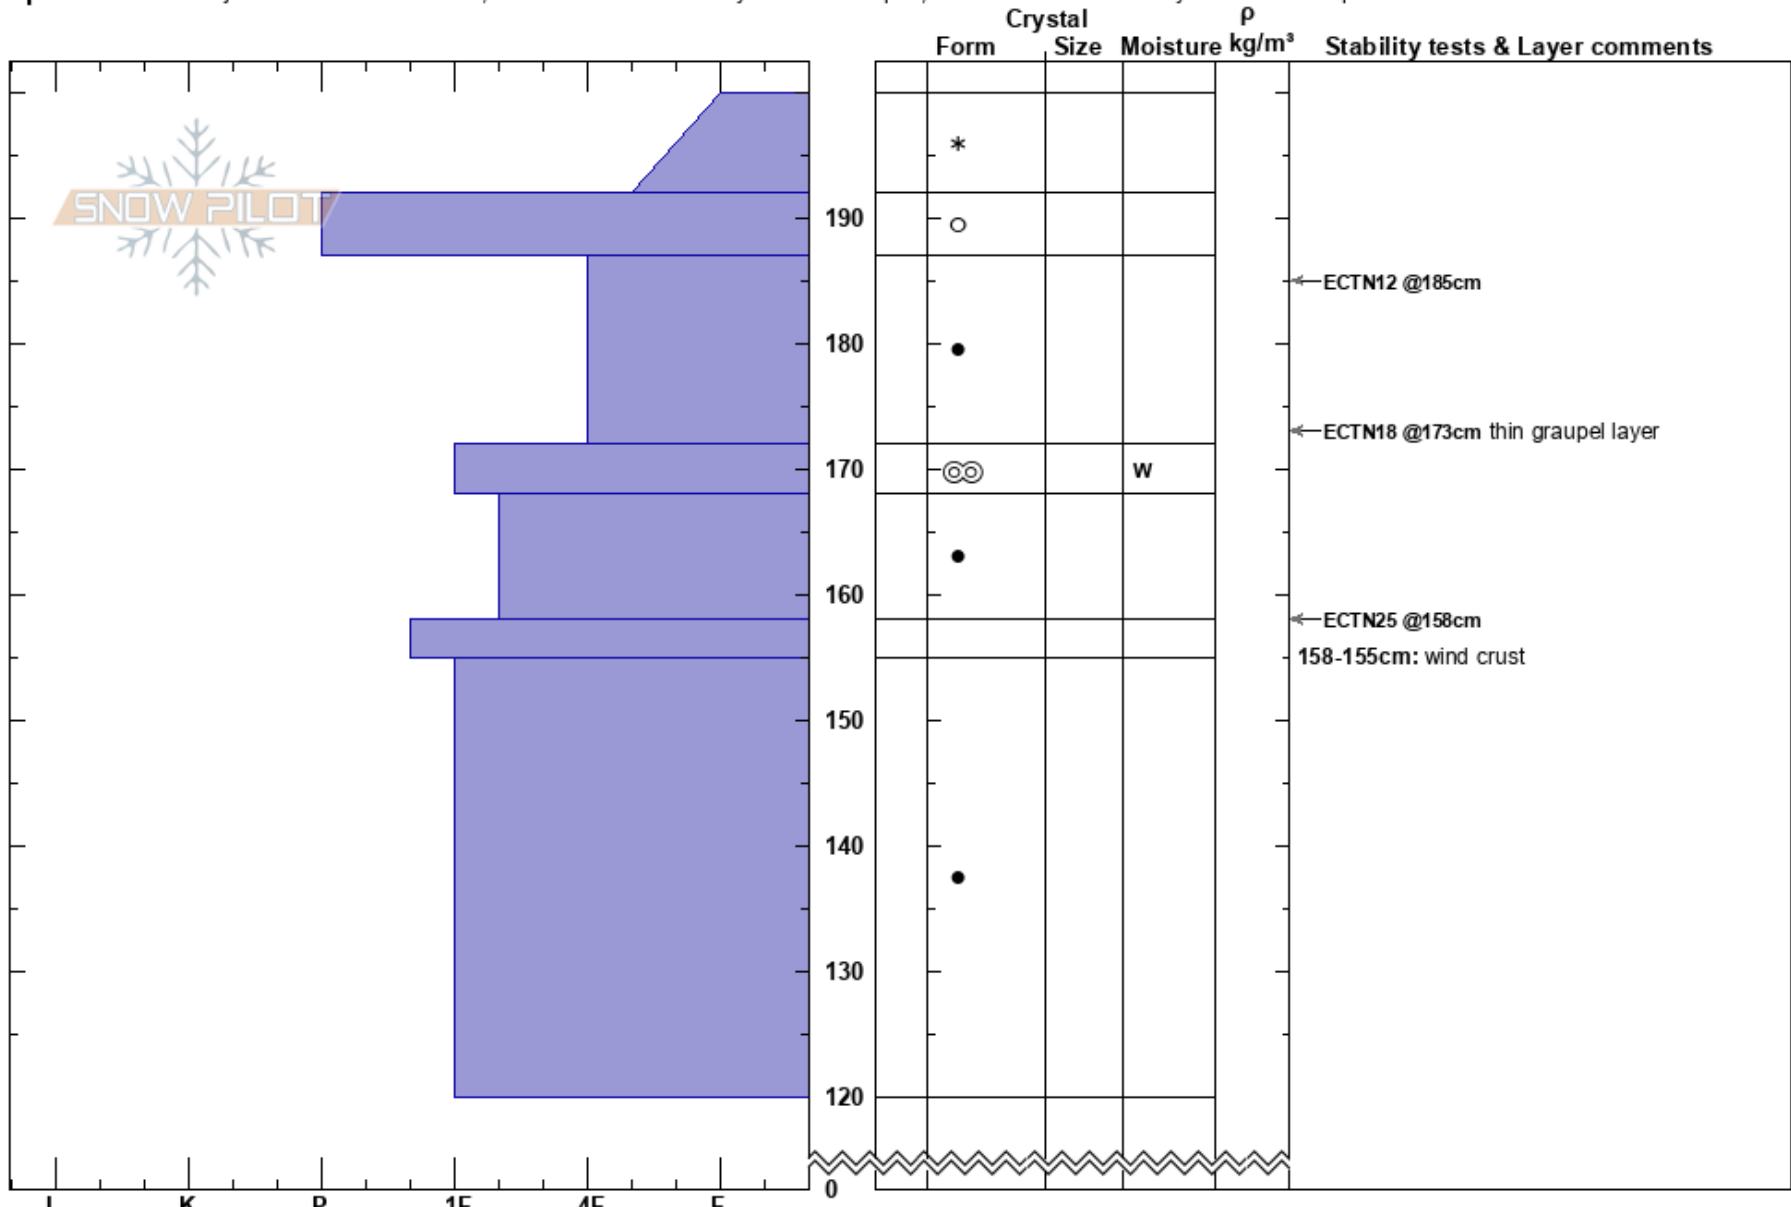

north bowl Abiathar Pk
 Absaroka Range
 MT
 Elevation: 9450 ft
 Aspect: 2°
 Specifics: Pit is adjacent to avalanche: other; Recent avalanche activity on similar slopes; Recent avalanche activity on different slopes

Beau Fredlund
 03/23/2017 - 10:00am
 Co-ord: 44.98010N, -110.03391E
 Slope Angle: 31°
 Wind Loading:

Stability: Fair
 Air Temperature: -2°C
 Sky Cover: FEW
 Precipitation: NO
 Wind: Calm

PF:25
 Layer Notes:
 172-168cm: Problematic layer
 158-155cm: wind crust

Notes: 2 recent slab avalanches observed nearby, both about 100' wide and estimated at 1-1.5' deep.