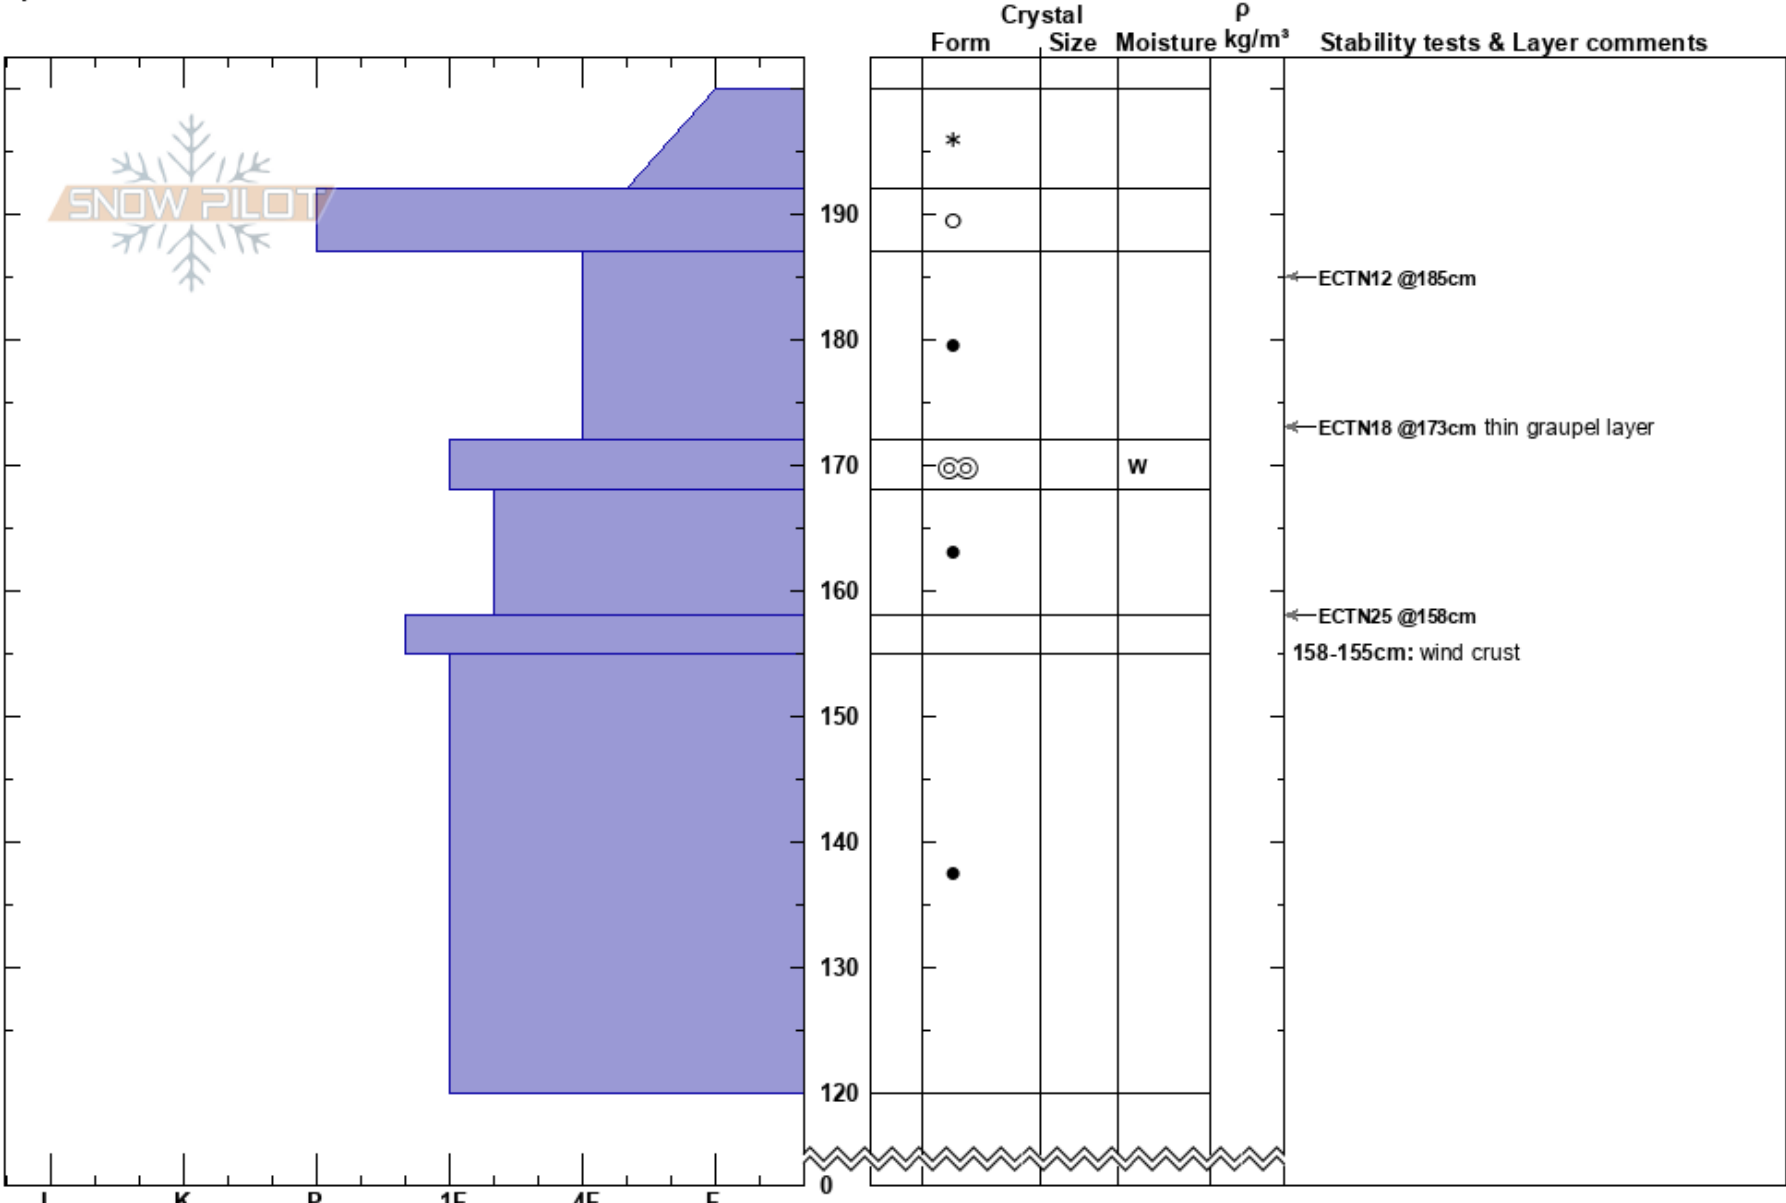

north bowl Abiathar Pk
 Absaroka Range
 MT
 Elevation: 9450 ft
 Aspect: 2°
 Specifics: Pit is adjacent to avalanche: other; Recent avalanche activity on similar slopes;

Beau Fredlund
 03/23/2017 - 10:00am
 Co-ord: 44.98010N, -110.03391E
 Slope Angle: 31°
 Wind Loading:

Stability: Fair
 Air Temperature: -2°C
 Sky Cover: FEW
 Precipitation: NO
 Wind: Calm

PF:25
 Layer Notes:
 172-168cm: Problematic layer
 158-155cm: wind crust

Recent avalanche activity on different slopes:

Notes: 2 recent slab avalanches observed nearby, both about 100' wide and estimated at 1-1.5' deep.