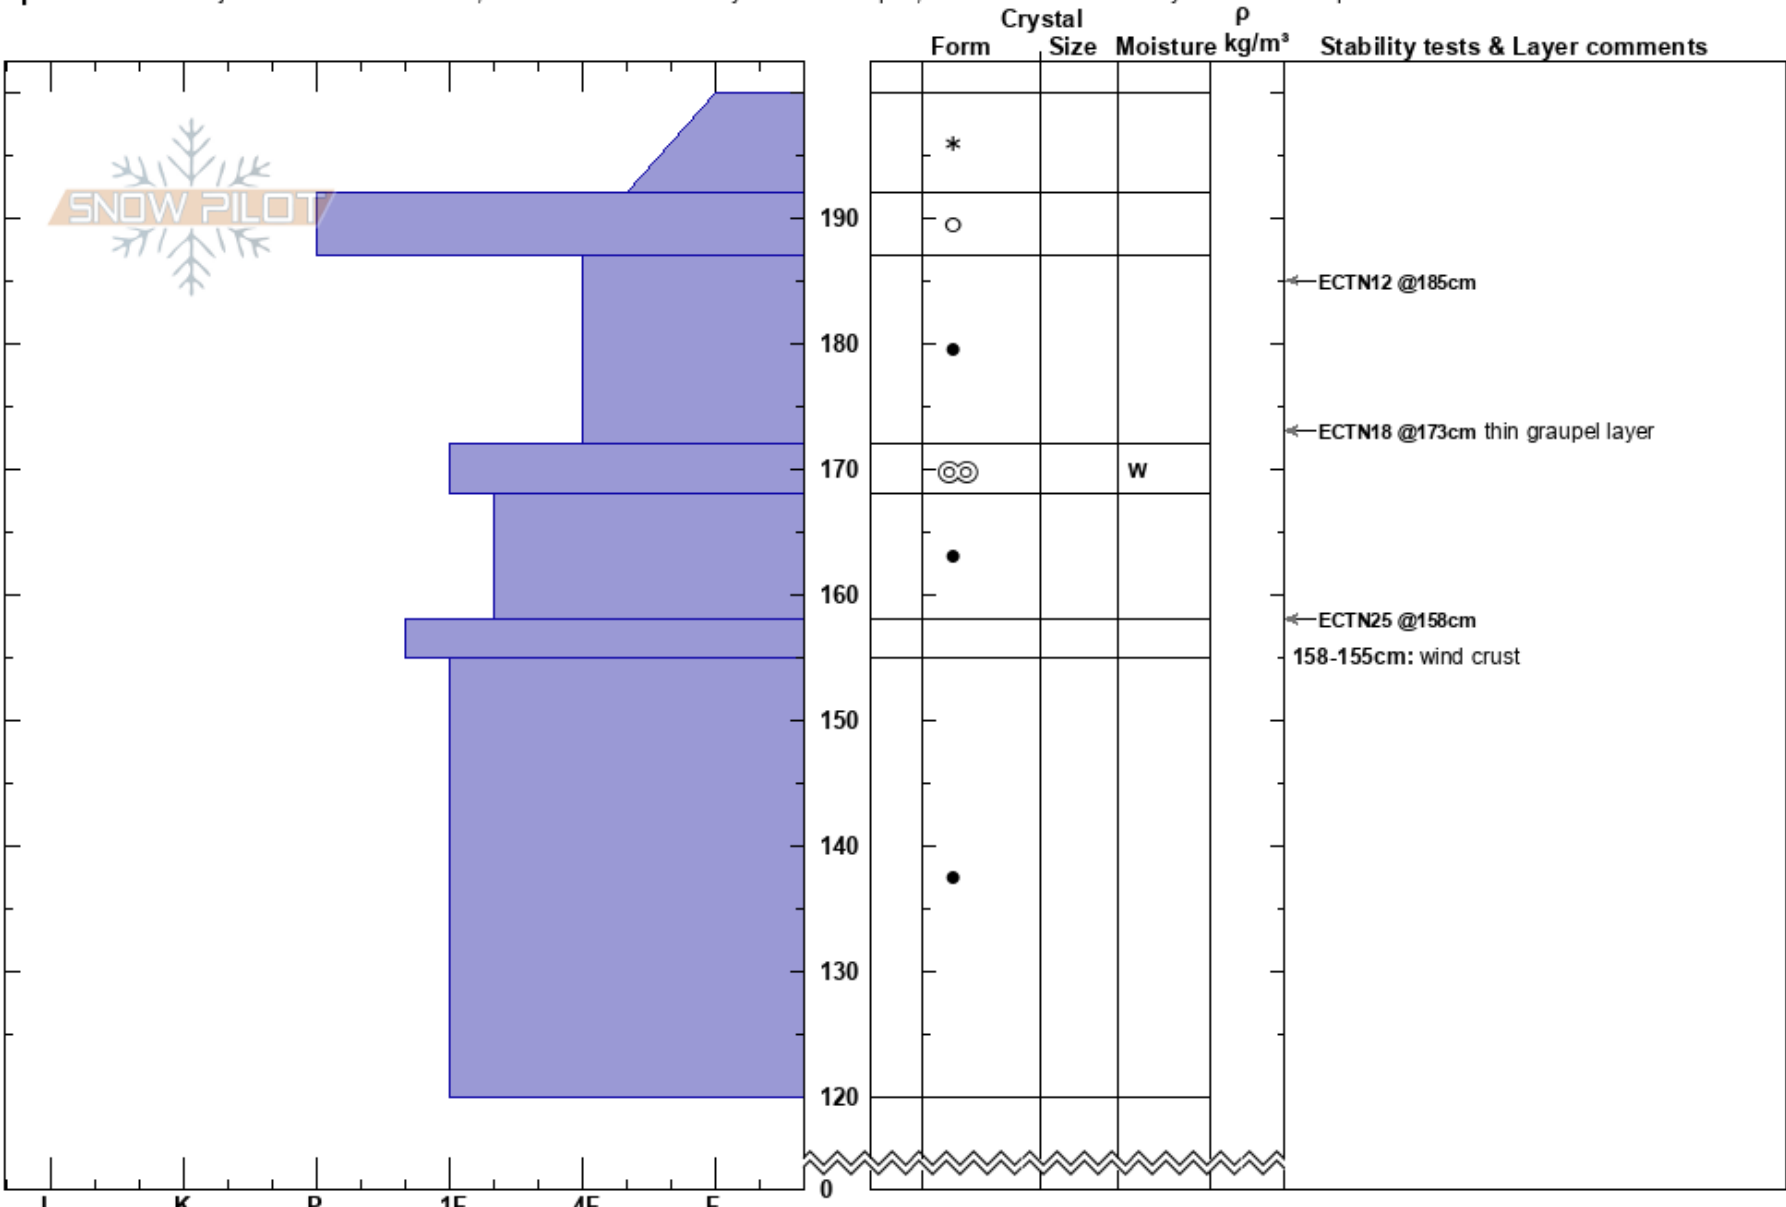

north bowl Abiathar Pk
 Absaroka Range
 MT
 Elevation: 9450 ft
 Aspect: 2°
 Specifics: Pit is adjacent to avalanche: other; Recent avalanche activity on similar slopes; Recent avalanche activity on different slopes

Beau Fredlund
 03/23/2017 - 10:00am
 Co-ord: 44.98010N, -110.03391E
 Slope Angle: 31°
 Wind Loading:

Stability: Fair
 Air Temperature: -2°C
 Sky Cover: FEW
 Precipitation: NO
 Wind: Calm

PF:25
 Layer Notes:
 172-168cm: Problematic layer
 158-155cm: wind crust

Notes: 2 recent slab avalanches observed nearby, both about 100' wide and estimated at 1-1.5' deep.