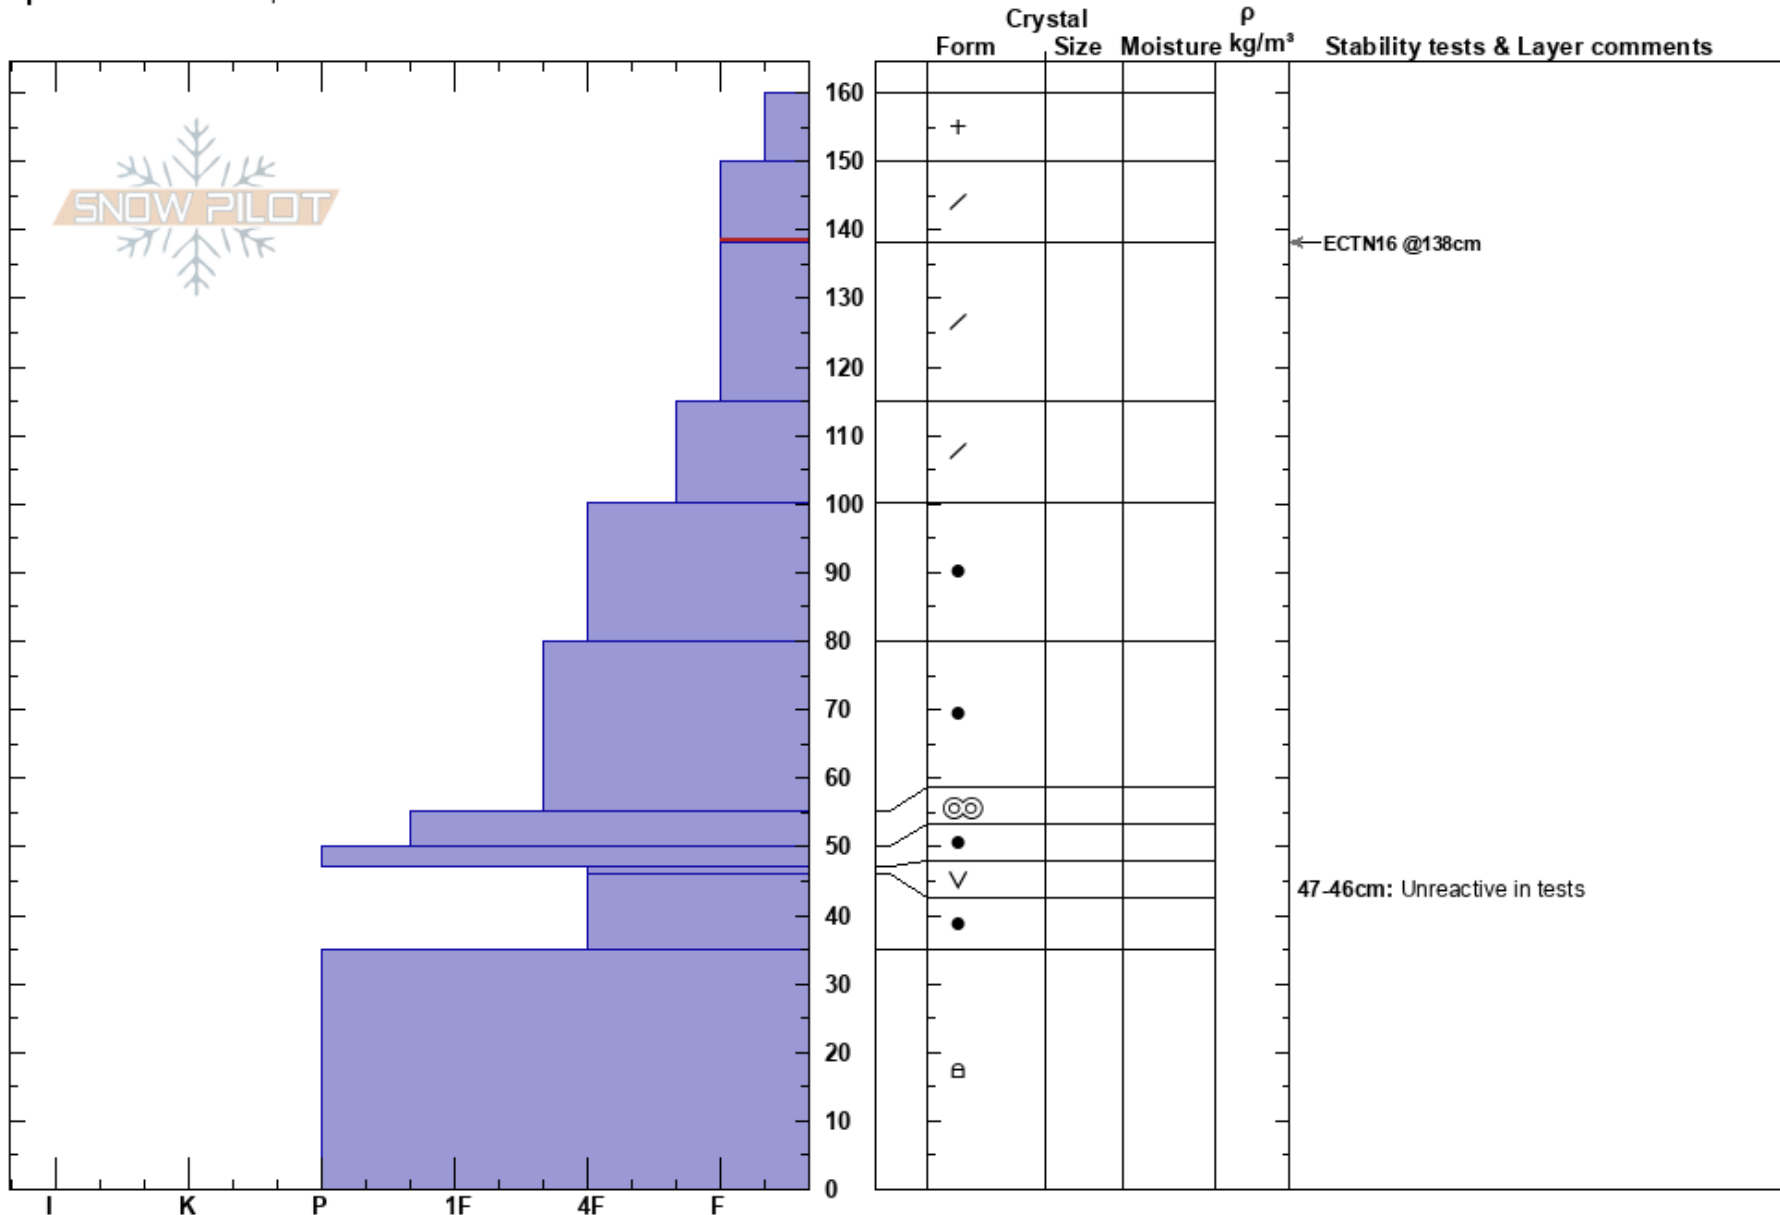

Notch Mountain
 Chugach Range
 AK
Elevation: 1431 ft
Aspect: 292°
Specifics: We skied slope

Andrew Schauer
 11/28/2020 - 12:00pm
Co-ord: 60.98806N, -149.04060W
Slope Angle: 16°
Wind Loading: no

Stability: Fair **HS:** 160
Air Temperature: -2°C
Sky Cover: OVC
Precipitation: S-1
Wind: Calm

Layer Notes:
 150-138cm: Problematic layer
 47-46cm: Unreactive in tests

Notes: Storm density change at 138cm. Stability felt way better than expected given the high 24 hr storm totals.