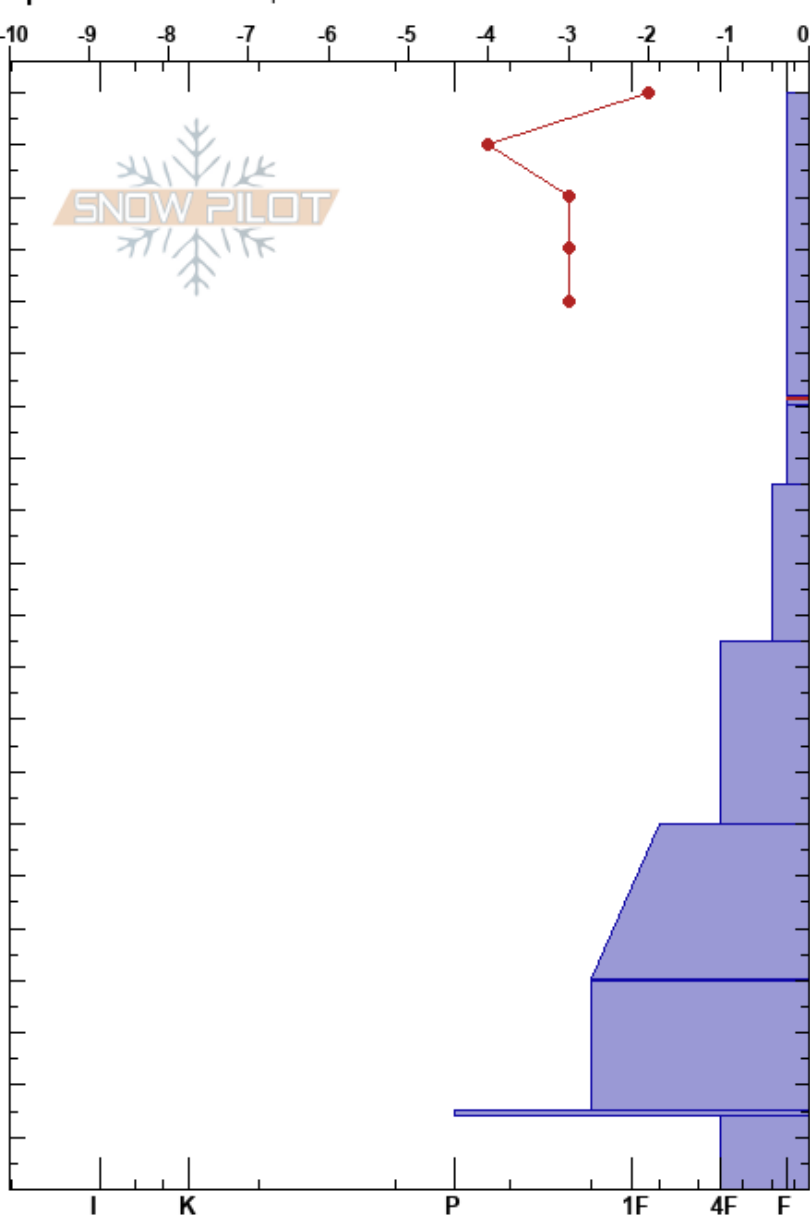

Tin Can Trees
 Chugach Range
 AK
 Elevation: 2300 ft
 Aspect: 270°
 Specifics: We skied slope

Tully Hamer
 11/28/2020 - 11:15am
 Co-ord: 60.78891N, -149.16739W
 Slope Angle: 26°
 Wind Loading: previous

Stability: Fair
 Air Temperature: -2°C
 Sky Cover: OVC
 Wind: E Light Breeze
 HS:210
 PF:110 152-150cm:Problematic layer
 PS:90

Depth (cm)	Crystal		Moisture	ρ kg/m ³	Stability tests & Layer comments
	Form	Size			
210					
180	/	1			
150	/	3			← CT10, PC @175cm
140	/	1			← ECTN13 @152cm ← CT12, SC @152cm
120	/	1			
90	•	1			
60	•	0.5			
40	∨	5			
30	•	1			
20	⊙				
10	□	3			