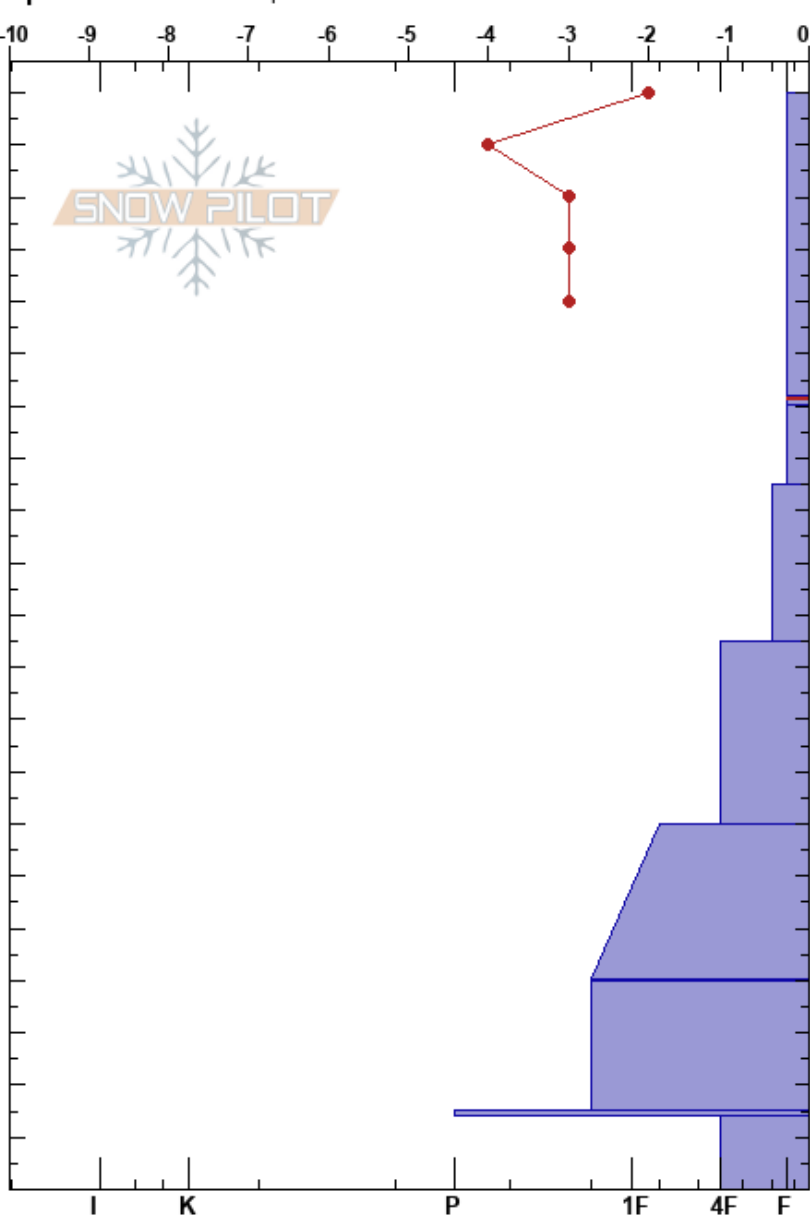

Tin Can Trees
 Chugach Range
 AK
 Elevation: 2300 ft
 Aspect: 270°
 Specifics: We skied slope

Tully Hamer
 11/28/2020 - 11:15am
 Co-ord: 60.78891N, -149.16739W
 Slope Angle: 26°
 Wind Loading: previous

Stability: Fair
 Air Temperature: -2°C
 Sky Cover: OVC
 Precipitation: S1
 Wind: E Light Breeze

HS:210
 PF:110 152-150cm:Problematic layer
 PS:90

Height (cm)	Crystal		Moisture	ρ kg/m ³	Stability tests & Layer comments
	Form	Size			
210					
200					
190	/	1			
180					← CT10, PC @175cm
170					
160					
150	/	3			← ECTN13 @152cm
140	/	1			← CT12, SC @152cm
130					
120	/	1			
110					
100					
90	•	1			
80					
70					
60	•	0.5			
50					
40	∨	5			
30	•	1			
20	⊙				
10	□	3			
0					