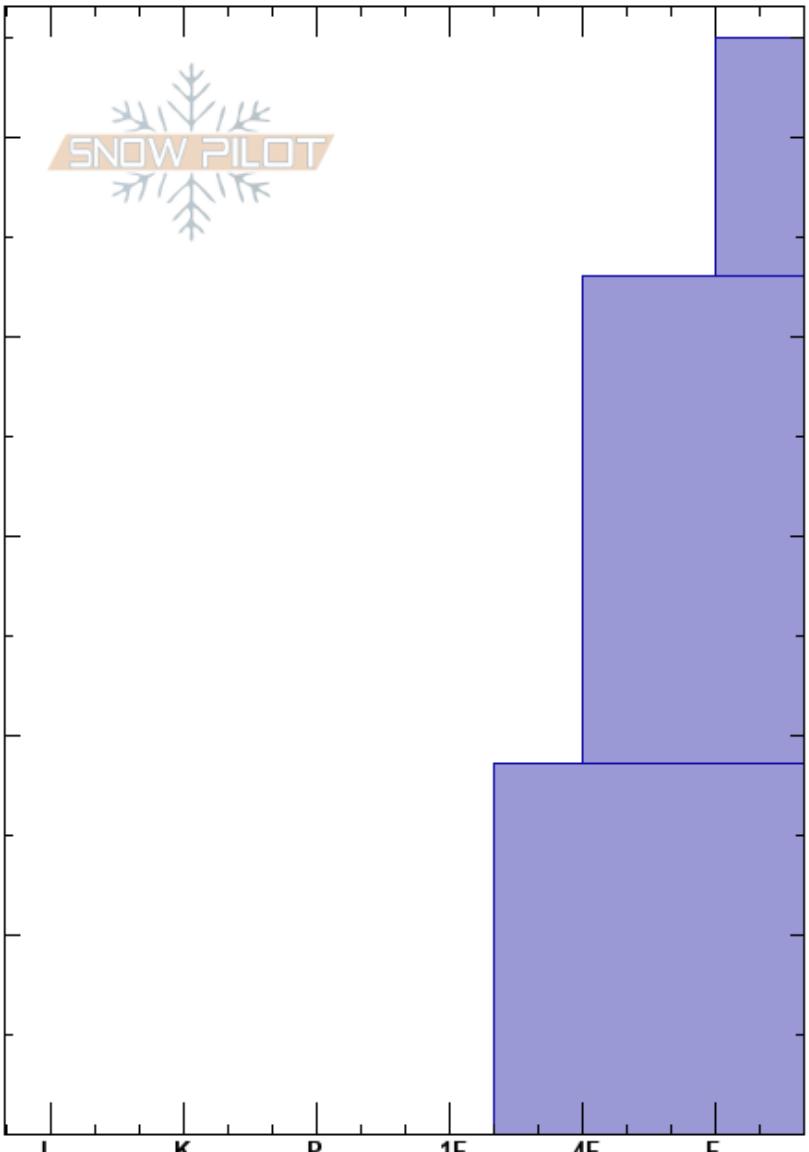

Home Run 11/28/2020

Ethan Romer

Stability: Very Good

HS:55

Layer Notes:

Wasatch Range

11/28/2020 - 2:10am

Air Temperature:

55-43cm:Problematic layer

UT

Co-ord: 40.67623N, -111.60207W

Sky Cover: CLR

Elevation: 9359 ft

Slope Angle: 22°

Precipitation: NO

Aspect: NE

Wind Loading: no

Wind: SW Light Breeze

Specifics: Ski tracks on slope; We skied slope

Crystal Form	Crystal Size	Moisture	ρ kg/m ³	Stability tests & Layer comments
/				
/ (V)	(2.5)			

Notes: