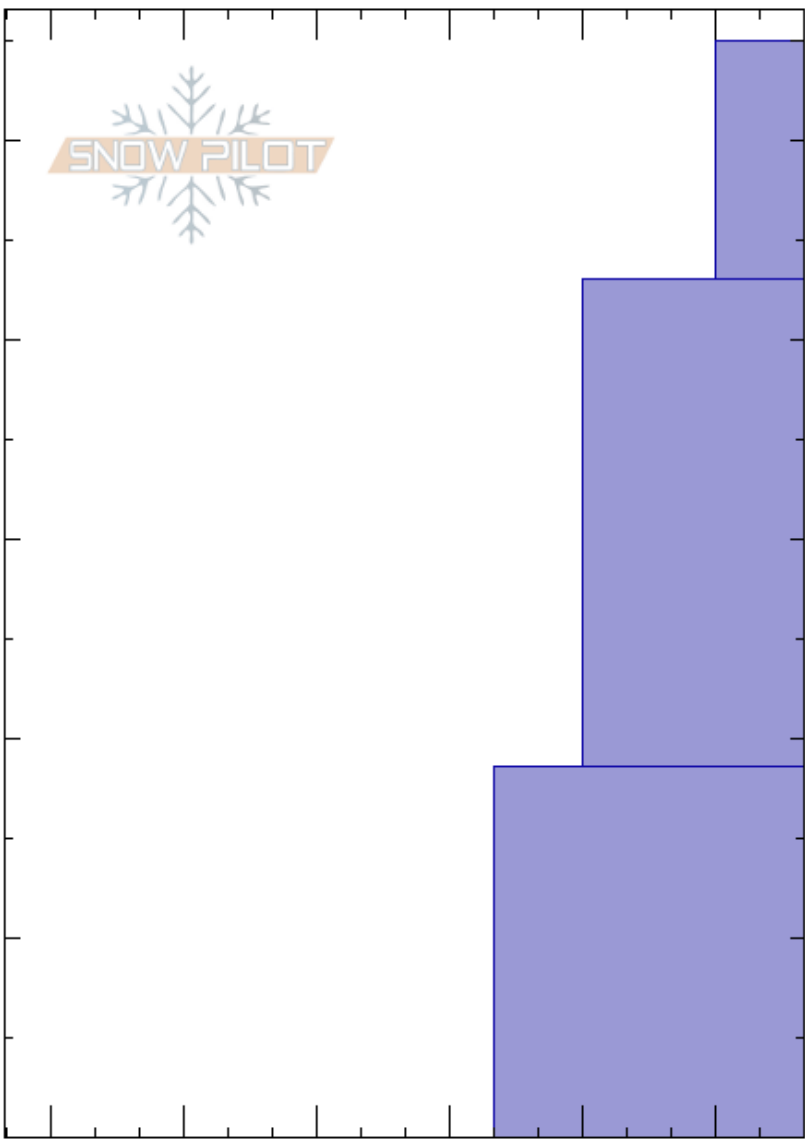

Home Run 11/28/2020

Ethan Romer

Stability: Very Good

HS:55

Layer Notes:

Wasatch Range

11/28/2020 - 2:10am

Air Temperature:

55-43cm:Problematic layer

UT

Co-ord: 40.67623N, -111.60207W

Sky Cover: CLR

Elevation: 9359 ft

Slope Angle: 22°

Precipitation: NO

Aspect: NE

Wind Loading: no

Wind: SW Light Breeze

Specifics: Ski tracks on slope; We skied slope

Crystal Form	Crystal Size	Moisture	ρ kg/m ³	Stability tests & Layer comments
/				
/(V)	(2.5)			

Notes:

CTN
ECTX