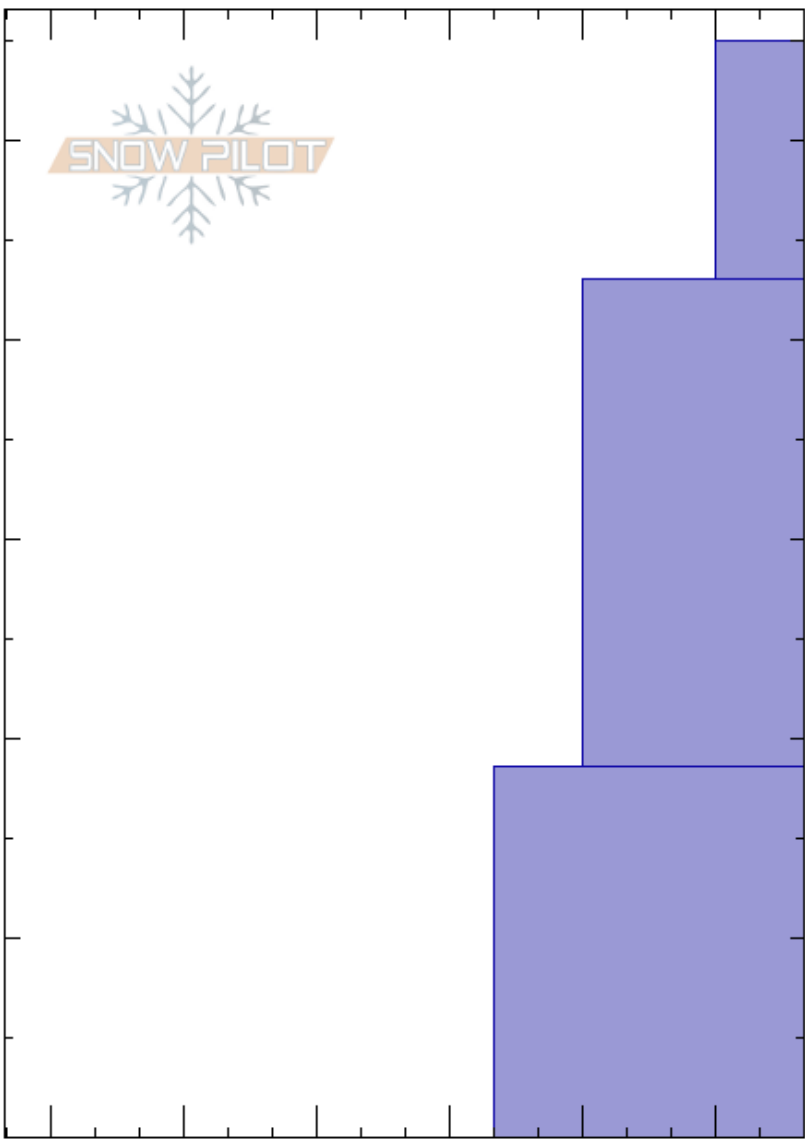

Home Run 11/28/2020

Ethan Romer

Stability: Very Good

HS:55

Layer Notes:

Wasatch Range

11/28/2020 - 2:10am

Air Temperature:

55-43cm:Problematic layer

UT

Co-ord: 40.67623N, -111.60207W

Sky Cover: CLR

Elevation: 9359 ft

Slope Angle: 22°

Precipitation: NO

Aspect: NE

Wind Loading: no

Wind: SW Light Breeze

Specifics: Ski tracks on slope; We skied slope

Crystal Form	Crystal Size	Moisture	$\rho$ kg/m <sup>3</sup>	Stability tests & Layer comments
/				
/(V)	(2.5)			

Notes: