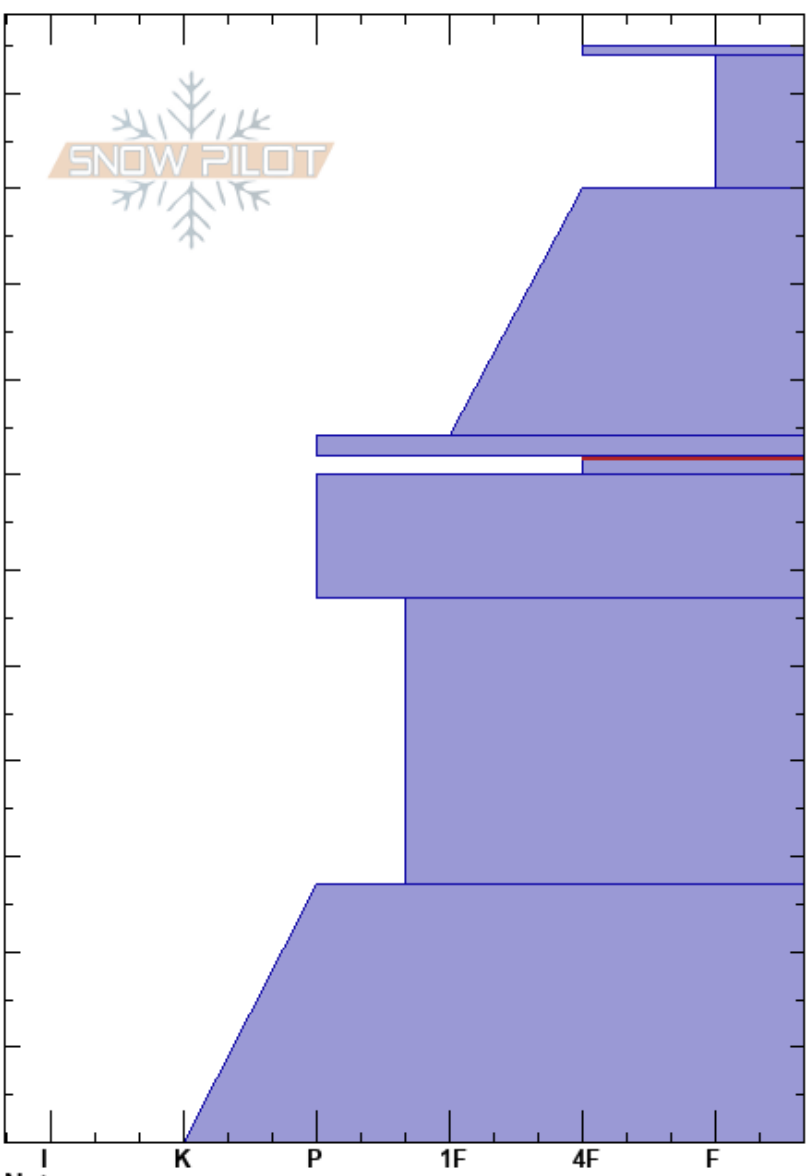

Upper Crystal Creek  
 Flathead Range  
 MT  
 Elevation: 6274 ft  
 Aspect: 21°  
 Specifics:

Jackson George  
 11/28/2020 - 11:52am  
 Co-ord: 12U 295417W 5362586N  
 Slope Angle: 28°  
 Wind Loading: previous

Stability: Good  
 Air Temperature:  
 Sky Cover: BKN  
 Precipitation: S-1  
 Wind: SW Light Breeze

HS:115  
 Layer Notes:  
 72-70cm: Problematic layer

Height (ft)	Crystal		Moisture	$\rho$ kg/m <sup>3</sup>	Stability tests & Layer comments
	Form	Size			
115					
110	/				
100	/				
90	/				
80	/				
75	⊙				
72	•				
70	⊙				
60	•				
50					
40	.				
30					
20					
10	■				
0					ECTX