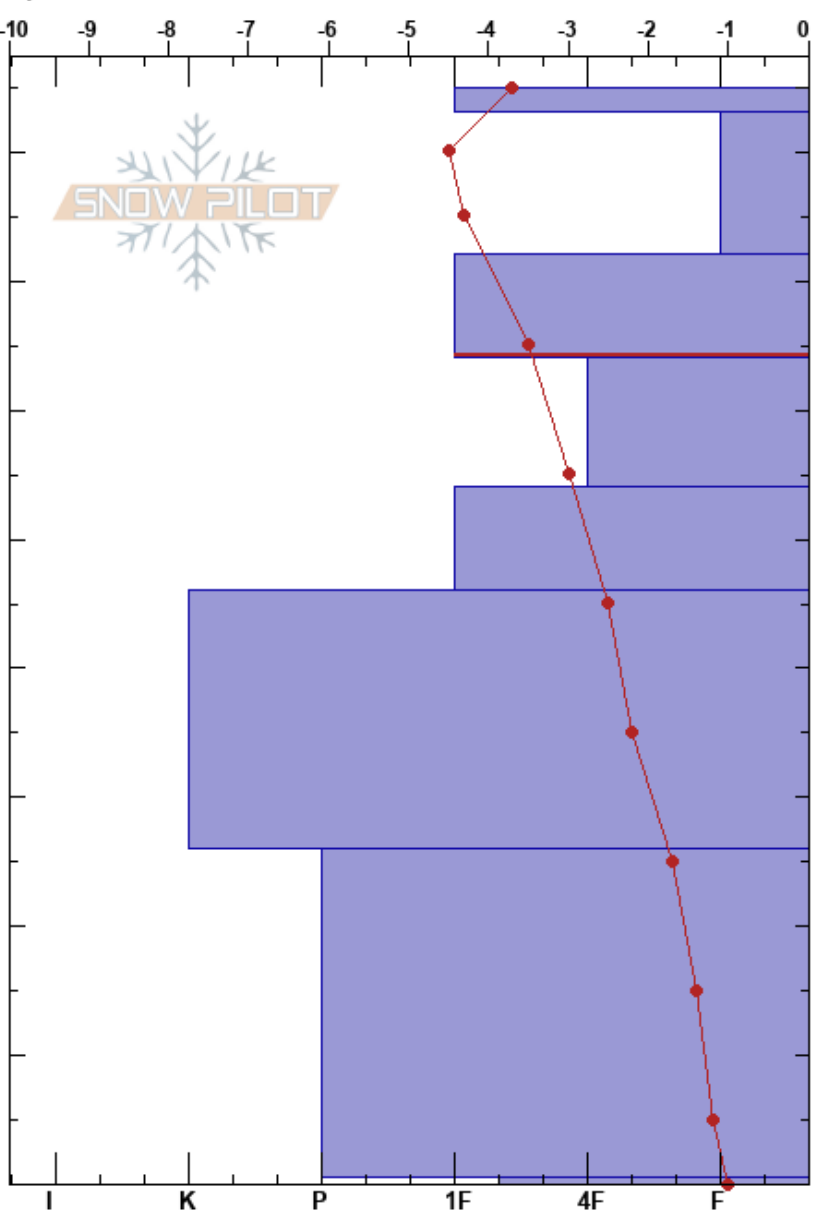

Kellogg Peak  
 Silver Valley Area  
 ID  
 Elevation: 6240 ft  
 Aspect: 3°

morgan winchester  
 11/28/2020 - 1:30pm  
 Co-ord: 47.48870N, -116.12820W  
 Slope Angle: 32°  
 Wind Loading: yes

Stability:  
 Air Temperature: -5°C  
 Sky Cover: OVC  
 Precipitation: NO  
 Wind: SE Light Breeze

HS:85  
 PF:40  
 72-64cm: Problematic layer

Specifics: Pit dug in a Ski Area; Pit is representative of backcountry

Form	Crystal		$\rho$ kg/m <sup>3</sup>	Stability tests & Layer comments
	Size	Moisture		
/ /	0.5			
/ /	0.5			
/ /	0.3			
B	0.5			← CT3, Q1 @72cm ← ECTN2 @72cm
.	0.5			← CT11, Q2 @64cm ← ECTN12 @64cm
•	1			
⊕	3			
.	0.3			
⊕	1.5			