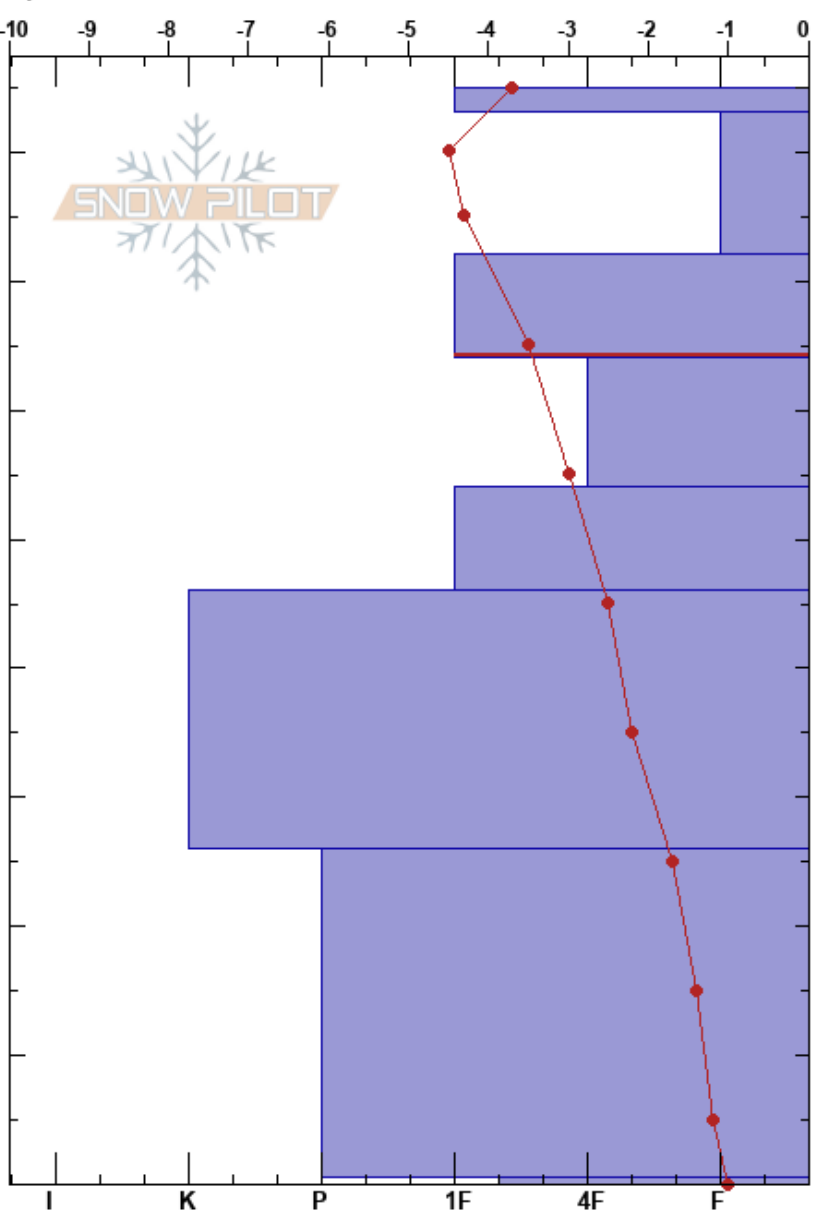

Kellogg Peak
 Silver Valley Area
 ID
 Elevation: 6240 ft
 Aspect: 3°

morgan winchester
 11/28/2020 - 1:30pm
 Co-ord: 47.48870N, -116.12820W
 Slope Angle: 32°
 Wind Loading: yes

Stability:
 Air Temperature: -5°C
 Sky Cover: OVC
 Precipitation: NO
 Wind: SE Light Breeze

HS:85
 PF:40
 72-64cm: Problematic layer

Specifics: Pit dug in a Ski Area; Pit is representative of backcountry

Form	Crystal		ρ kg/m ³	Stability tests & Layer comments
	Size	Moisture		
/ /	0.5			
/ /	0.5			
/ /	0.3			
B	0.5			← CT3, Q1 @72cm ← ECTN2 @72cm
.	0.5			← CT11, Q2 @64cm ← ECTN12 @64cm
•	1			
⊕	3			
.	0.3			
⊕	1.5			