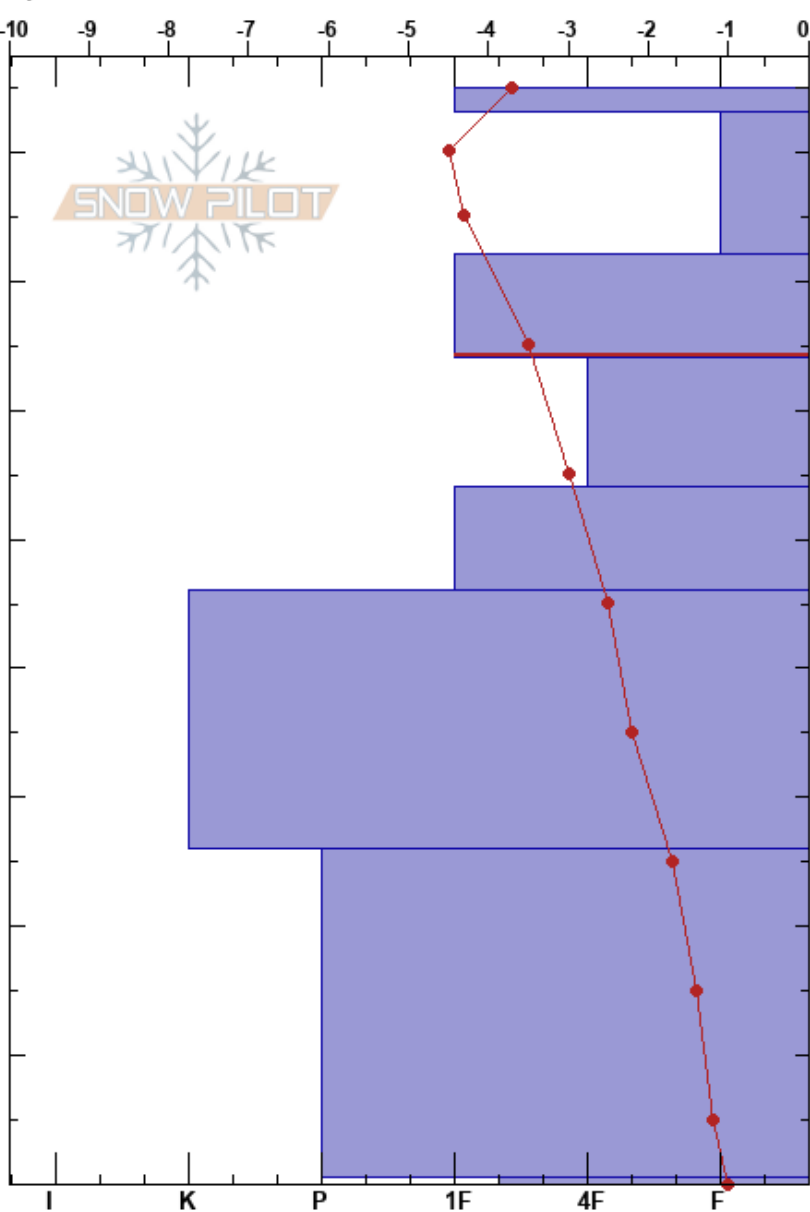

Kellogg Peak
 Silver Valley Area
 ID
 Elevation: 6240 ft
 Aspect: 3°

morgan winchester
 11/28/2020 - 1:30pm
 Co-ord: 47.48870N, -116.12820W
 Slope Angle: 32°
 Wind Loading: yes

Stability:
 Air Temperature: -5°C
 Sky Cover: OVC
 Precipitation: NO
 Wind: SE Light Breeze

HS:85
 PF:40
 72-64cm: Problematic layer

Specifics: Pit dug in a Ski Area; Pit is representative of backcountry

Form	Crystal		ρ kg/m ³	Stability tests & Layer comments
	Size	Moisture		
/ /	0.5			
/ /	0.5			
/ /	0.3			
B	0.5			← CT3, Q1 @72cm ← ECTN2 @72cm
.	0.5			← CT11, Q2 @64cm ← ECTN12 @64cm
•	1			
⊕	3			
.	0.3			
⊕	1.5			