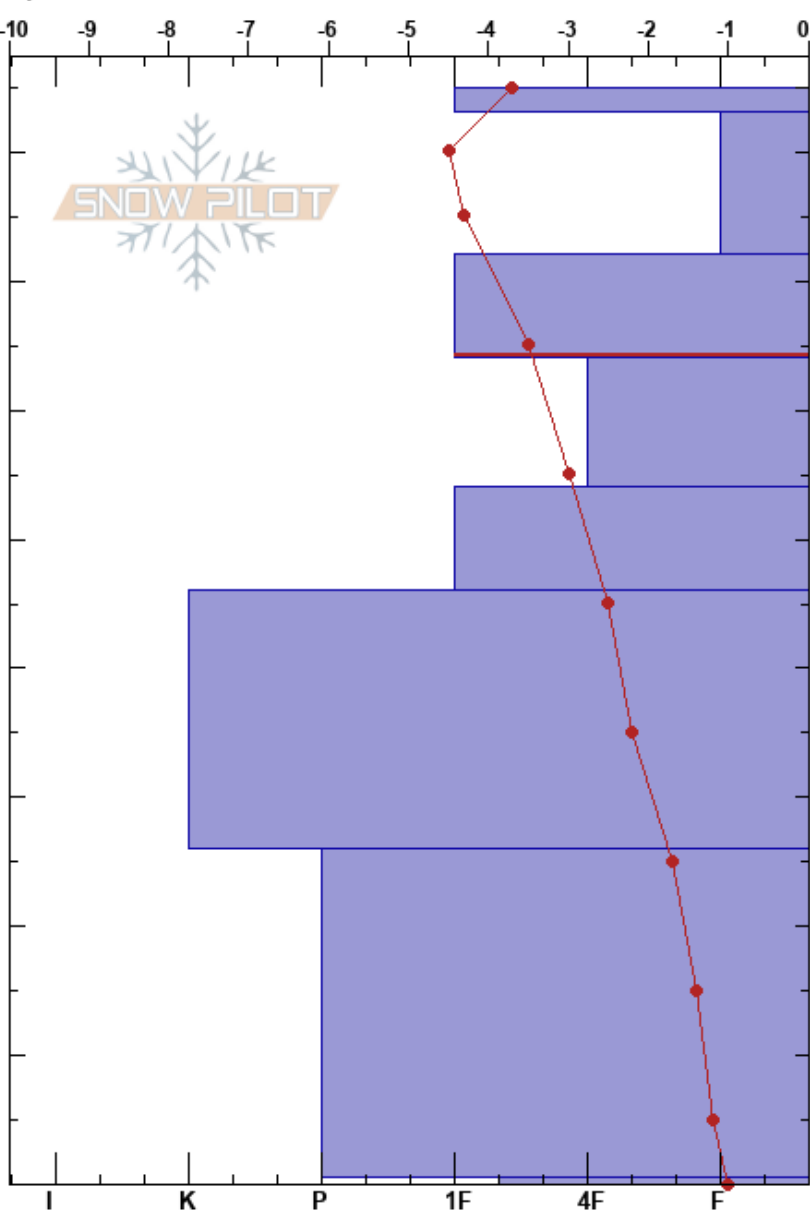

Kellogg Peak  
 Silver Valley Area  
 ID  
 Elevation: 6240 ft  
 Aspect: 3°

morgan winchester  
 11/28/2020 - 1:30pm  
 Co-ord: 47.48870N, -116.12820W  
 Slope Angle: 32°  
 Wind Loading: yes

Stability:  
 Air Temperature: -5°C  
 Sky Cover: OVC  
 Precipitation: NO  
 Wind: SE Light Breeze

HS:85  
 PF:40  
 72-64cm: Problematic layer

Specifics: Pit dug in a Ski Area; Pit is representative of backcountry

Form	Crystal		$\rho$ kg/m <sup>3</sup>	Stability tests & Layer comments
	Size	Moisture		
/ /	0.5			
/ /	0.5			
/ /	0.3			
B	0.5			CT3, Q1 @72cm ECTN2 @72cm
.	0.5			CT11, Q2 @64cm ECTN12 @64cm
•	1			
⊕	3			
.	0.3			
⊕	1.5			