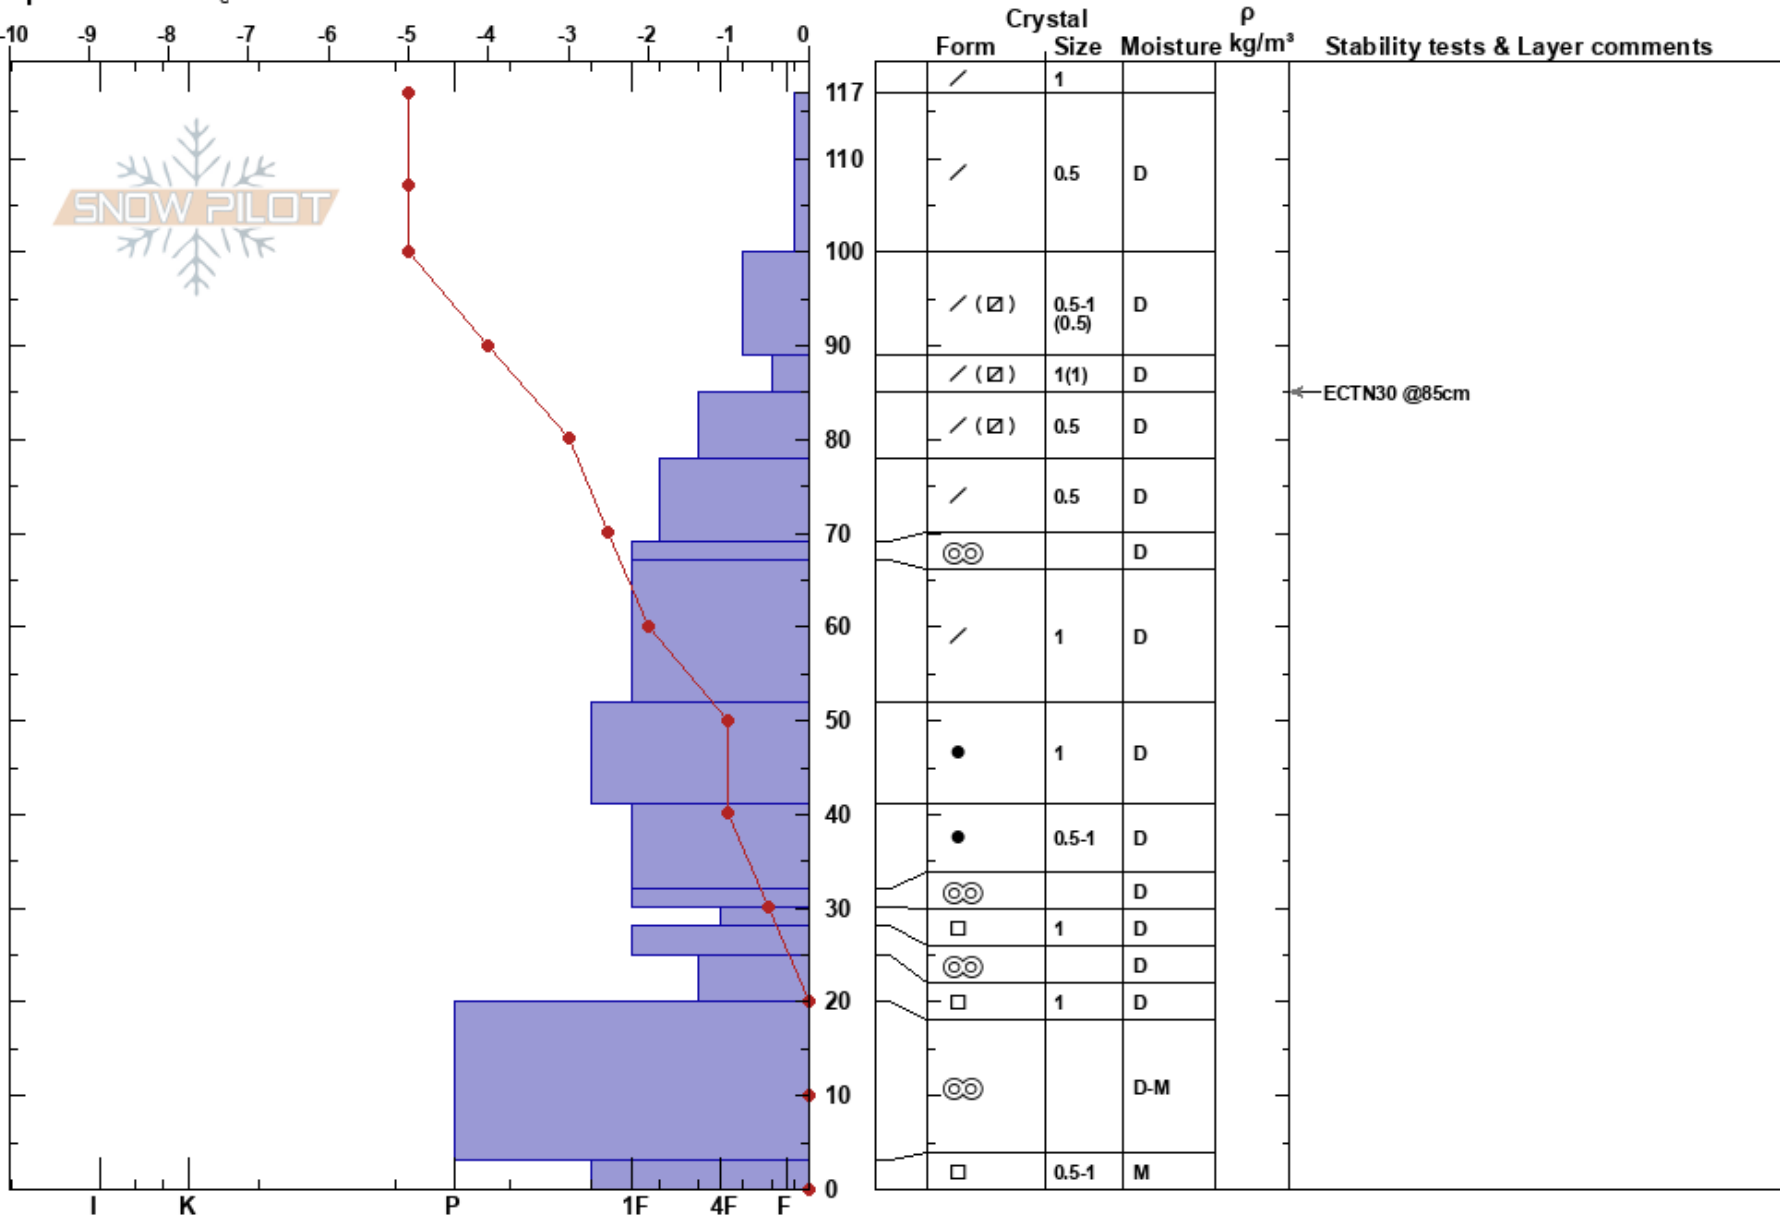

Mt. Brown  
 Lewis Range  
 MT  
 Elevation: 7322 ft  
 Aspect: NE  
 Specifics: Cracking

Clancy Nelson  
 11/28/2020 - 12:00pm  
 Co-ord: 48.62720N, -113.83280E  
 Slope Angle: 22°  
 Wind Loading: previous

Stability: Good HS:117  
 Air Temperature: -5.5°C PF:35  
 Sky Cover: BKN PS:20  
 Precipitation: NO  
 Wind: SW Light Breeze

Layer Notes:

Notes: