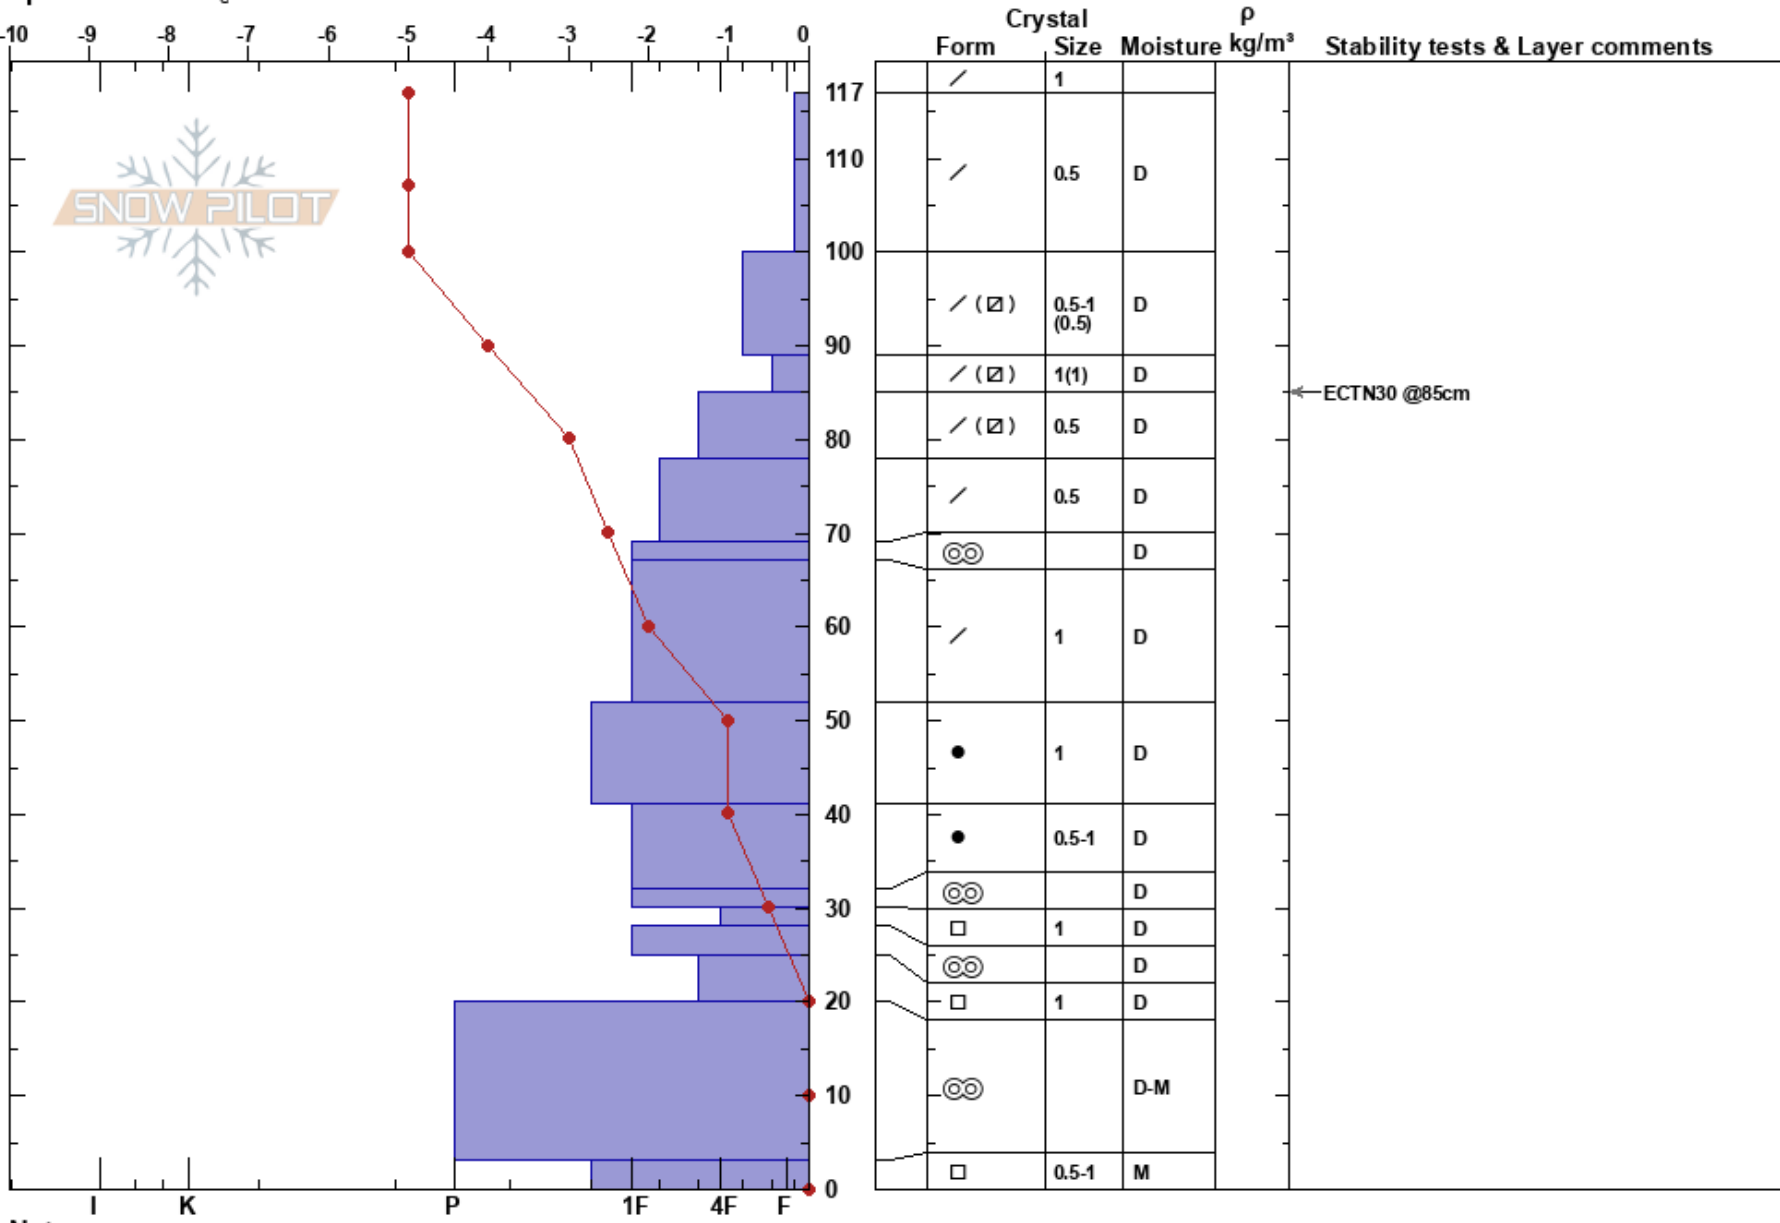

Mt. Brown
 Lewis Range
 MT
 Elevation: 7322 ft
 Aspect: NE
 Specifics: Cracking

Clancy Nelson
 11/28/2020 - 12:00pm
 Co-ord: 48.62720N, -113.83280E
 Slope Angle: 22°
 Wind Loading: previous

Stability: Good HS:117
 Air Temperature: -5.5°C PF:35
 Sky Cover: BKN PS:20
 Precipitation: NO
 Wind: SW Light Breeze

Layer Notes:

Notes: